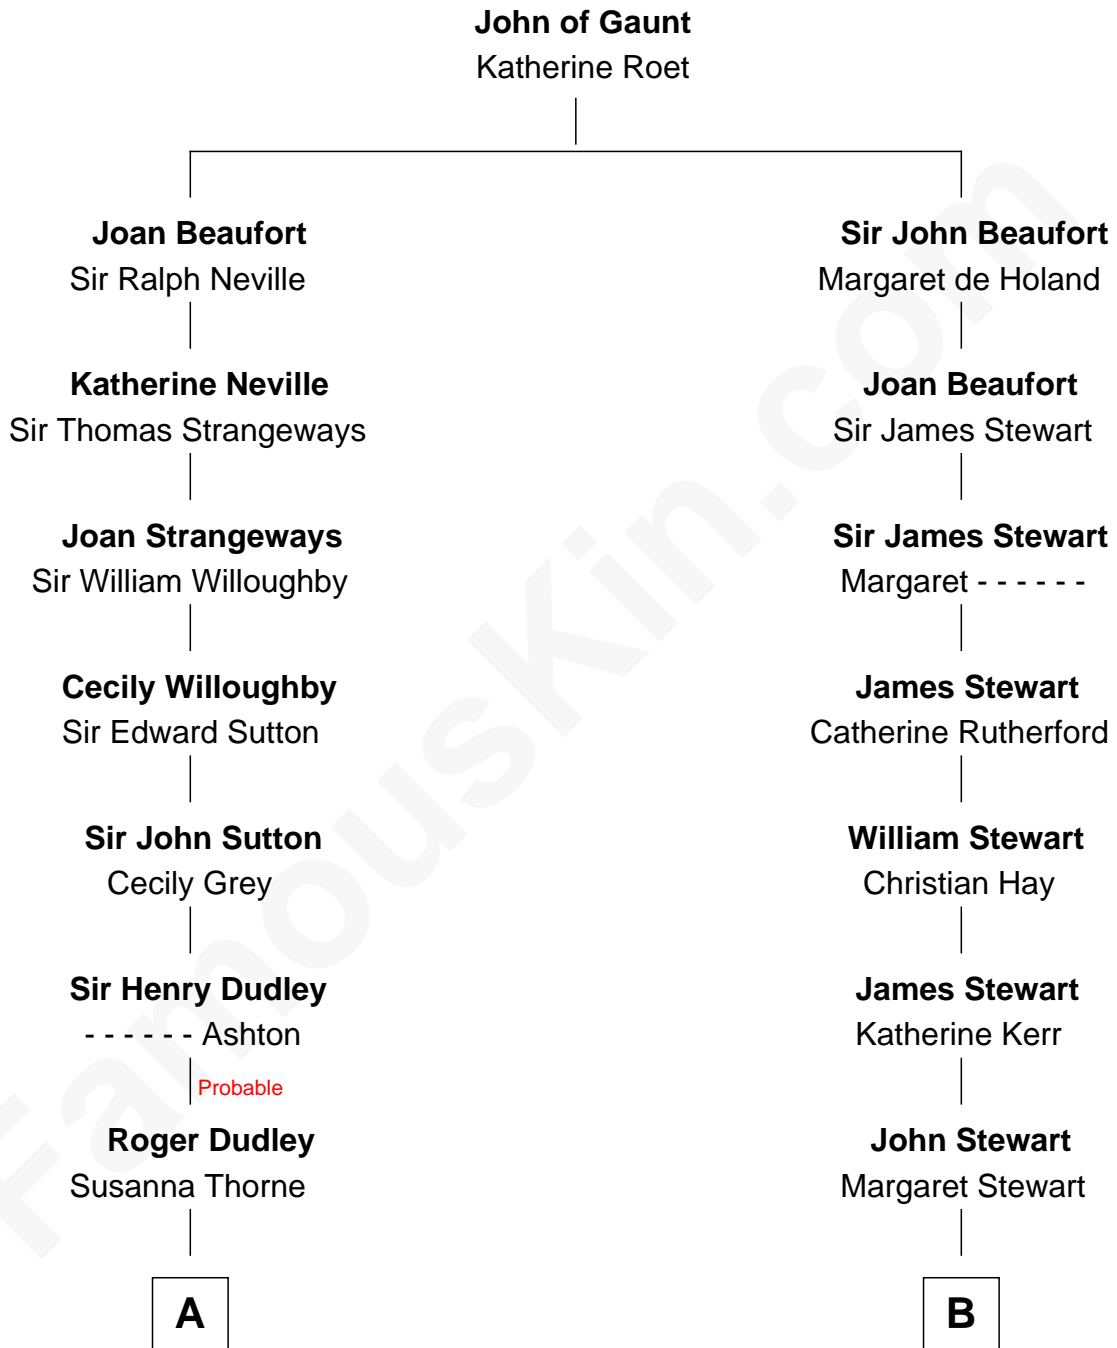

FamousKin.com Relationship Chart of

John Adams Morgan

1952 Olympic Sailing Gold Medalist

16th cousin 1 time removed of

Johnny Mercer

Songwriter and Co-Founder of Capitol Records

A

Gov. Thomas Dudley

Katherine Deighton

Gov. Joseph Dudley

Rebecca Tyng

Anne Dudley

John Winthrop

John Still Winthrop

Jane Borland

Ann Winthrop