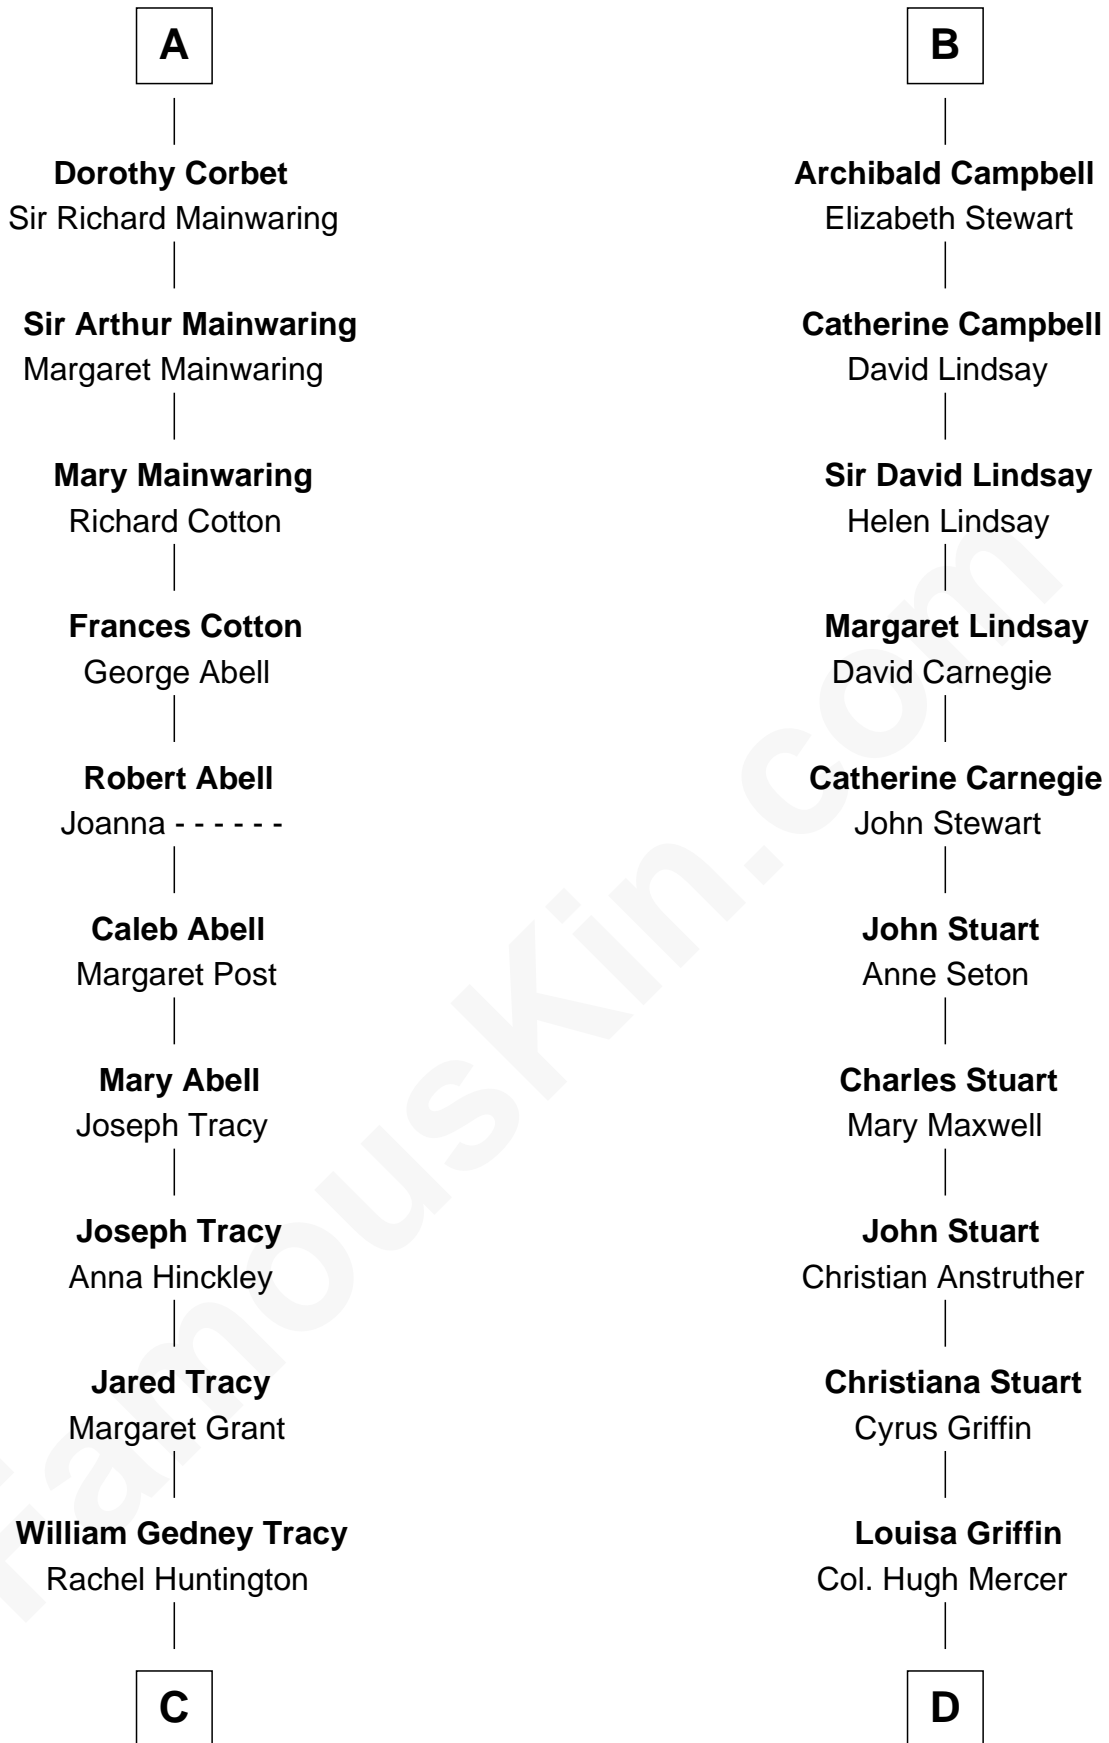

# FamousKin.com Relationship Chart of

**John Adams Morgan**  
1952 Olympic Sailing Gold Medalist

20th cousin 1 time removed of

**Johnny Mercer**

Songwriter and Co-Founder of Capitol Records

**Sir Richard de Burgh**

Margaret - - - - -

**Joan de Burgh**  
Sir John Darcy

**Elizabeth de Burgh**  
Robert I, King of Scotland

**Elizabeth Darcy**  
James le Boteler

**Matilda Bruce**  
Thomas Isaac

**James Butler**  
Anne de Welles

**Joan Isaac**  
John de Ergadia

**James Butler**  
Joan Beauchamp

**Isabel de Ergadia**  
Sir John Stewart

**Elizabeth Butler**  
John Talbot

**Sir Robert Stewart**  
Joan Stewart

**Ann Talbot**  
Sir Henry Vernon

**John Stewart**  
Fingula of the Isles

**Elizabeth Vernon**  
Sir Robert Corbet

**Isabel Stewart**  
Colin Campbell

**A**

**B**

**C**

**Charles F. Tracy**  
Louisa Kirkland

**Frances Louisa Tracy**  
John Pierpont Morgan