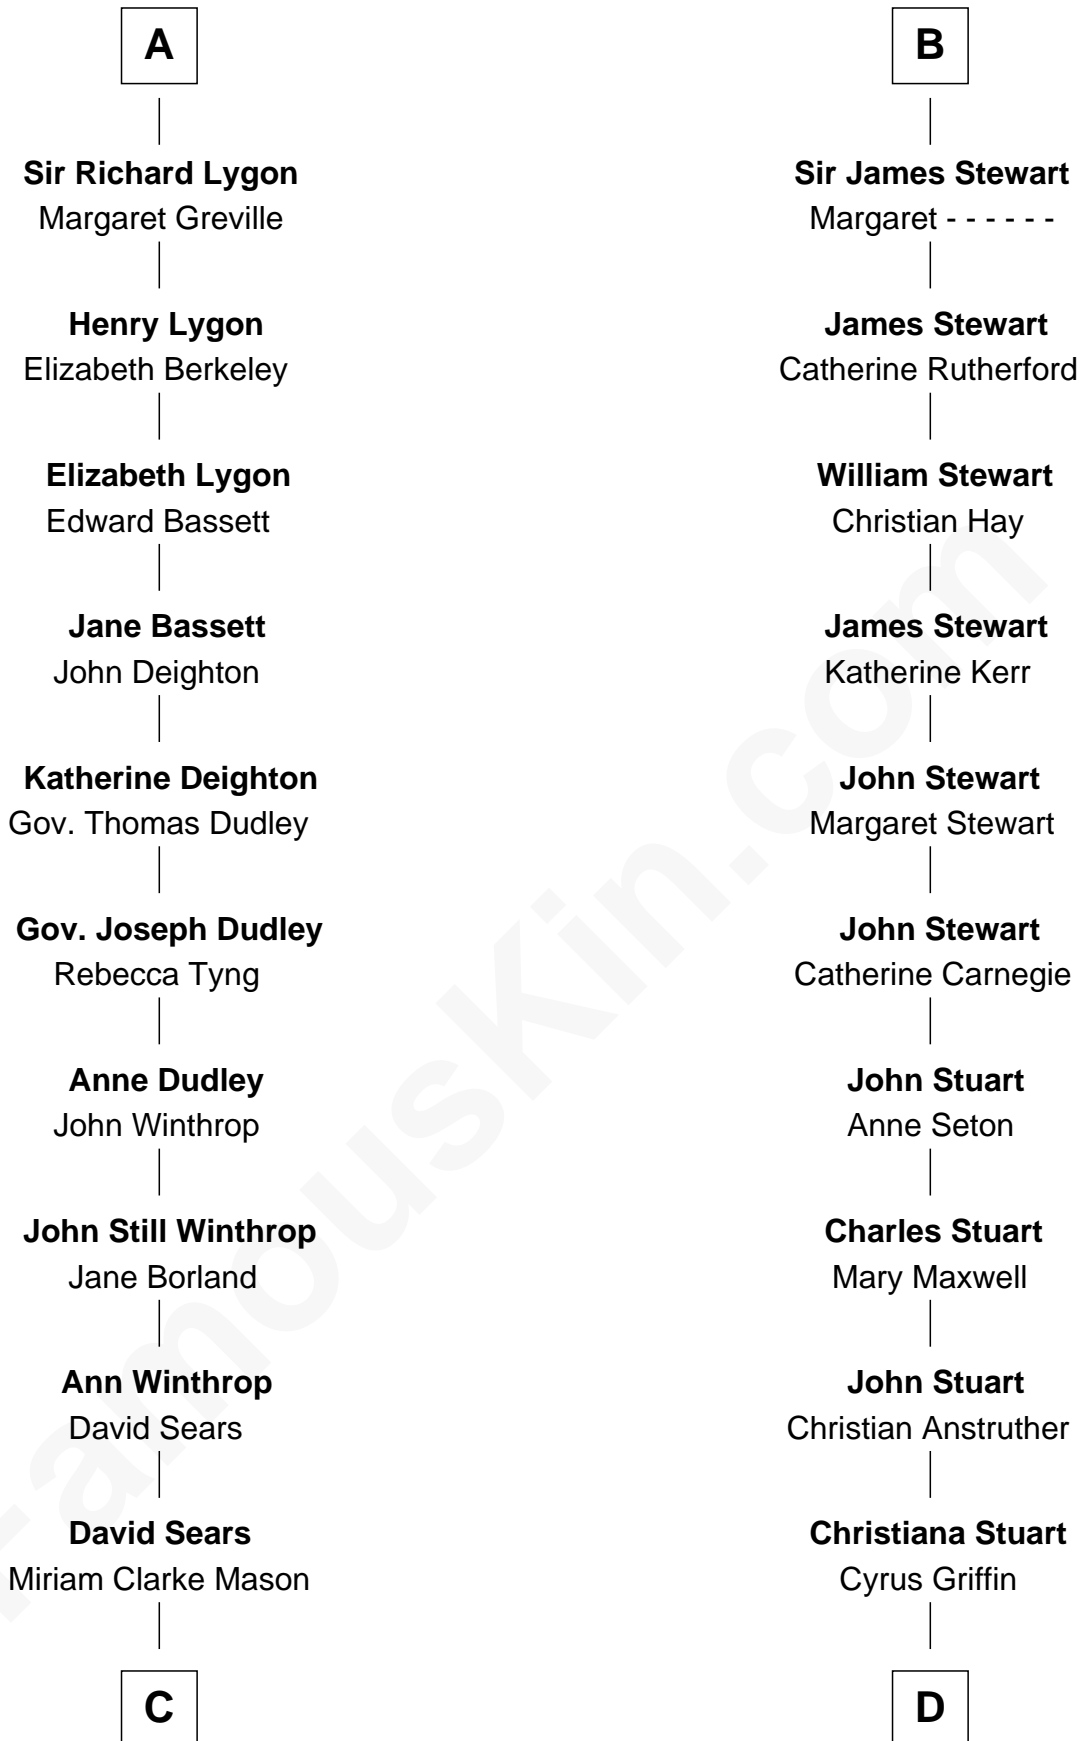

# FamousKin.com Relationship Chart of

**John Adams Morgan**  
1952 Olympic Sailing Gold Medalist

21st cousin of

**Johnny Mercer**  
Songwriter and Co-Founder of Capitol Records

**C**

**Harriet Elizabeth Sears**  
George Casper Crowninshield

**Frances Cadwallader Crowninshield**  
John Quincy Adams

**Charles Francis Adams**  
Frances Lovering

**Catherine Frances Lovering Adams**  
Henry Sturgis Morgan

**John Adams Morgan**  
*Olympic Gold Medalist*