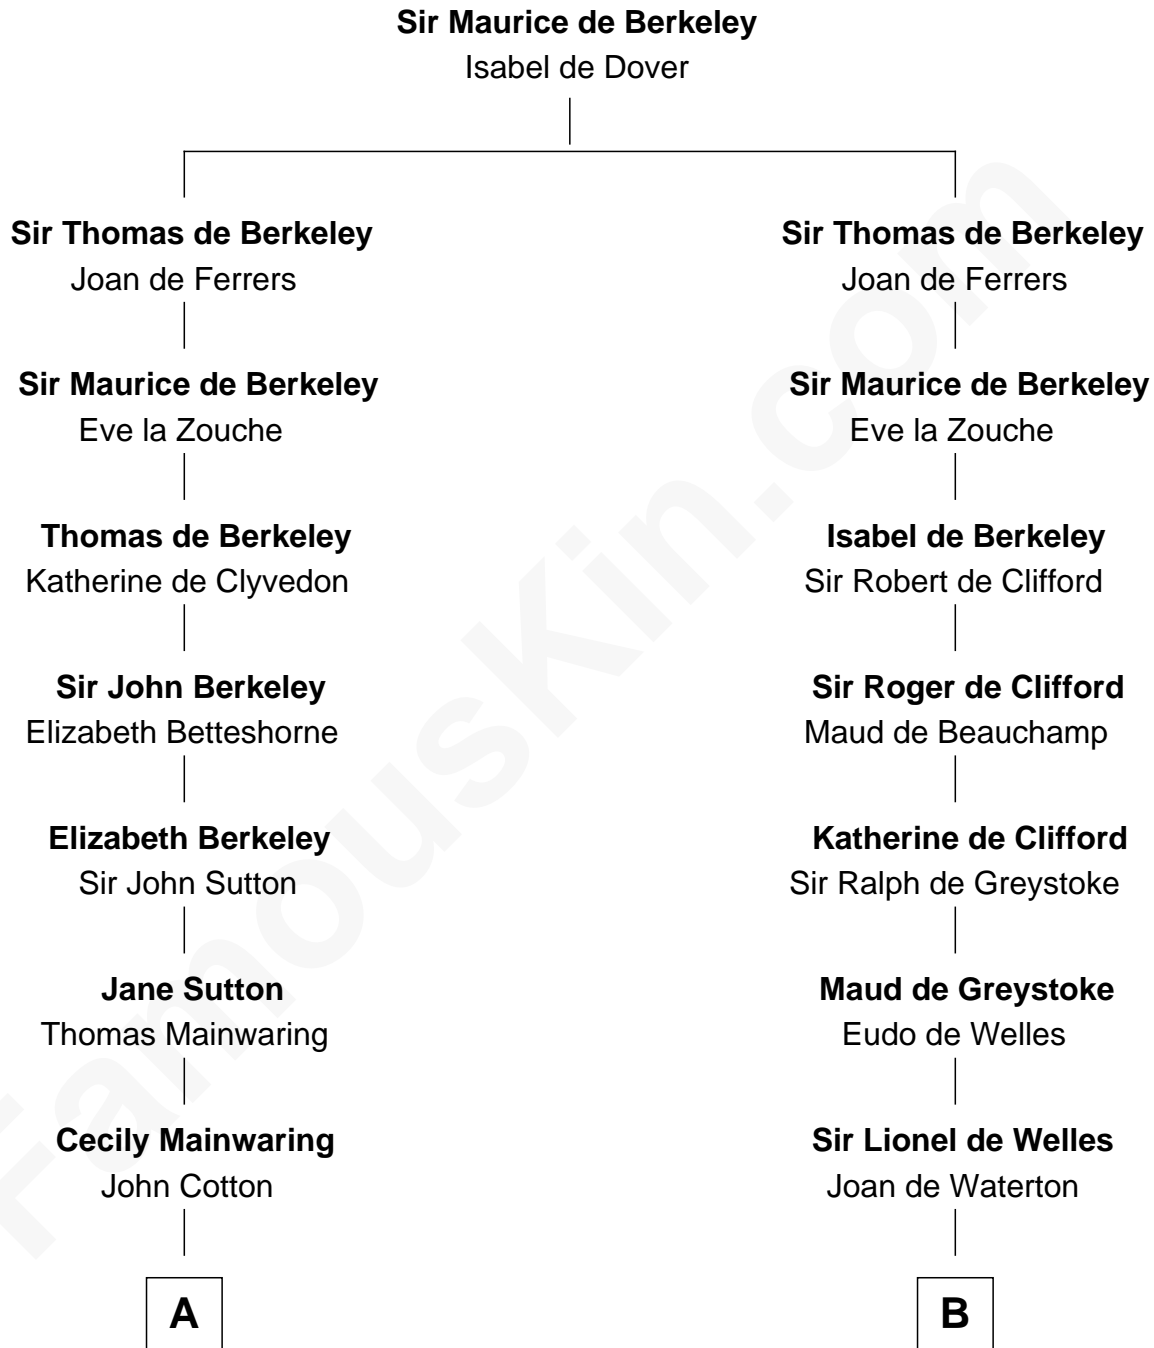

FamousKin.com Relationship Chart of

John Adams Morgan
1952 Olympic Sailing Gold Medalist

20th cousin 1 time removed of

Robert Frost
Poet and Playwright

C

Frances Louisa Tracy

John Pierpont Morgan

John Pierpont Morgan

Jane Norton Grew

Henry Sturgis Morgan

Catherine Frances Lovering Adams

John Adams Morgan

Olympic Gold Medalist

D

William Frost

Sarah Holt