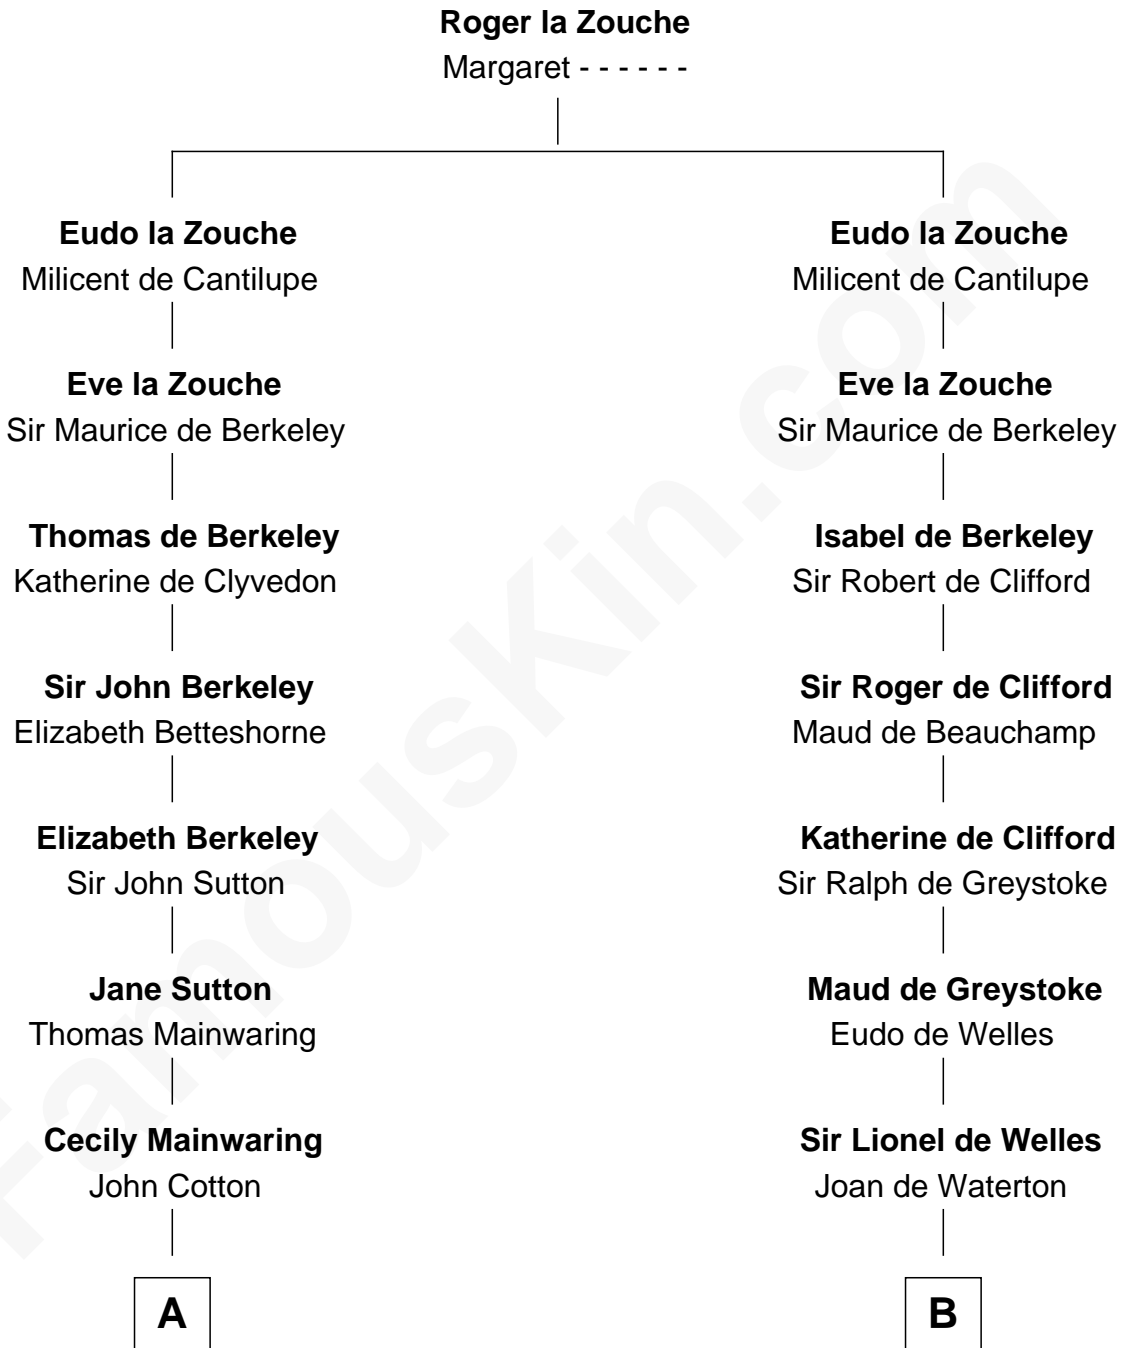

# FamousKin.com Relationship Chart of

**John Adams Morgan**  
1952 Olympic Sailing Gold Medalist

20th cousin 1 time removed of

**Robert Frost**  
Poet and Playwright

**C**

**Frances Louisa Tracy**

John Pierpont Morgan

**John Pierpont Morgan**

Jane Norton Grew

**Henry Sturgis Morgan**

Catherine Frances Lovering Adams

**John Adams Morgan**

*Olympic Gold Medalist*

**D**

**William Frost**

Sarah Holt

**Samuel Abbott Frost**

Mary Blunt

**William Prescott Frost**

Judith Colcord

**William Prescott Frost**

Isabella Moodie

**Robert Frost**