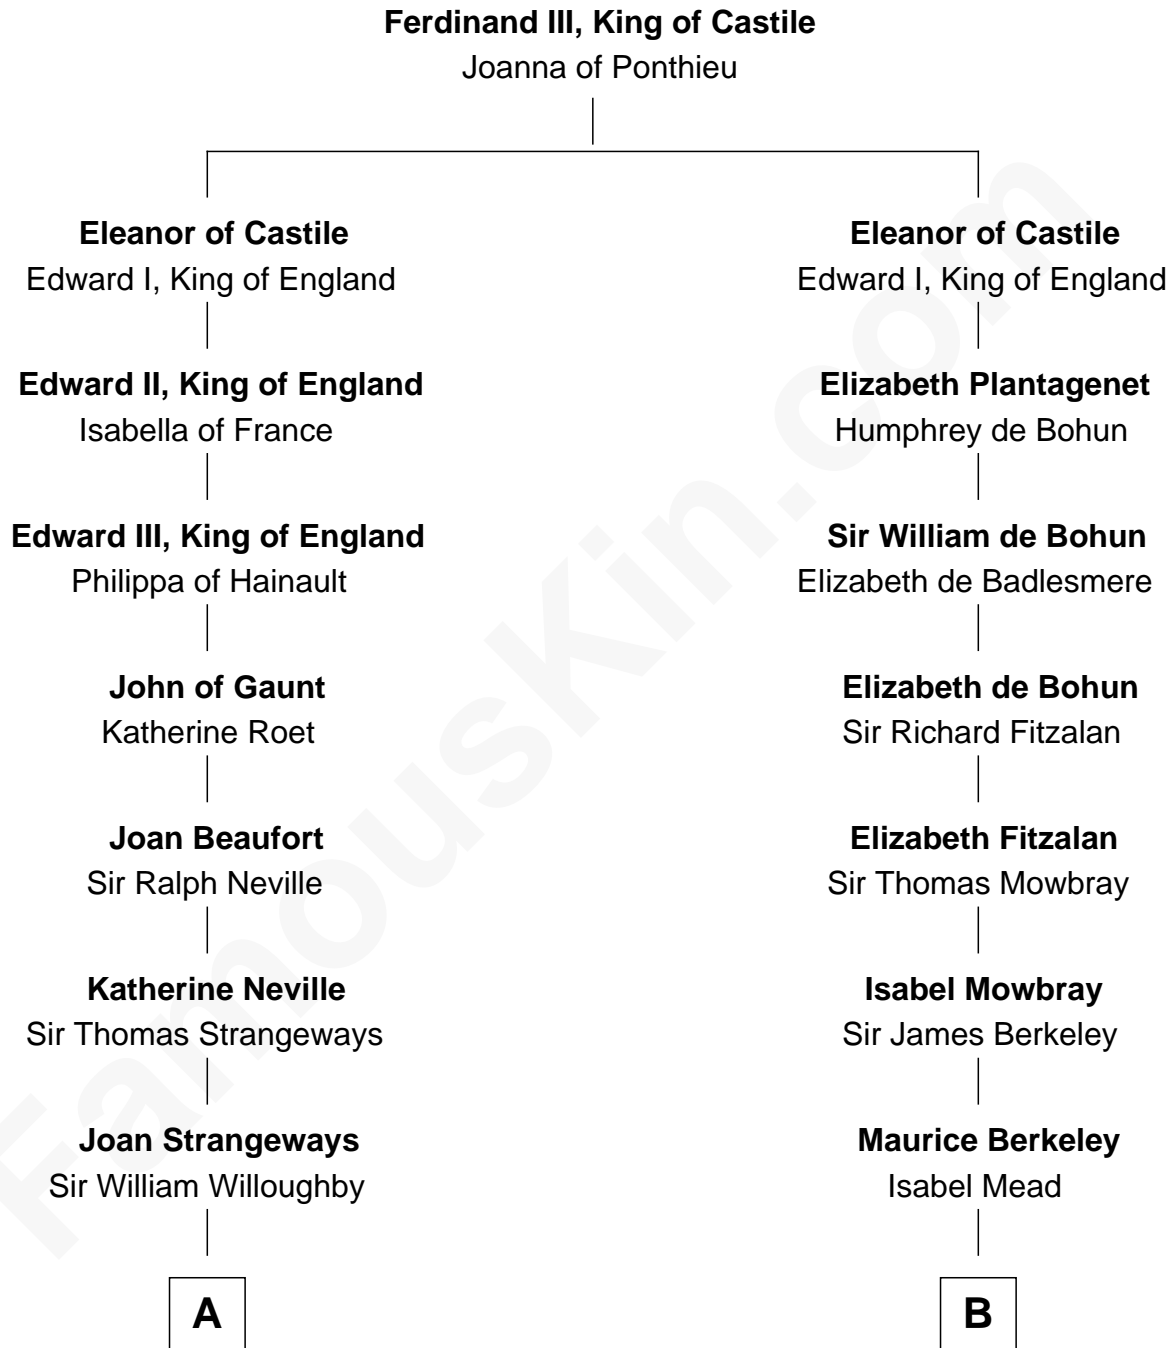

FamousKin.com Relationship Chart of

John Adams Morgan
1952 Olympic Sailing Gold Medalist

21st cousin of

Robert Frost
Poet and Playwright

C

Harriet Elizabeth Sears
George Casper Crowninshield

Frances Cadwallader Crowninshield
John Quincy Adams

Charles Francis Adams
Frances Lovering

Catherine Frances Lovering Adams
Henry Sturgis Morgan

John Adams Morgan
Olympic Gold Medalist

D

William Frost
Sarah Holt

Samuel Abbott Frost
Mary Blunt

William Prescott Frost
Judith Colcord