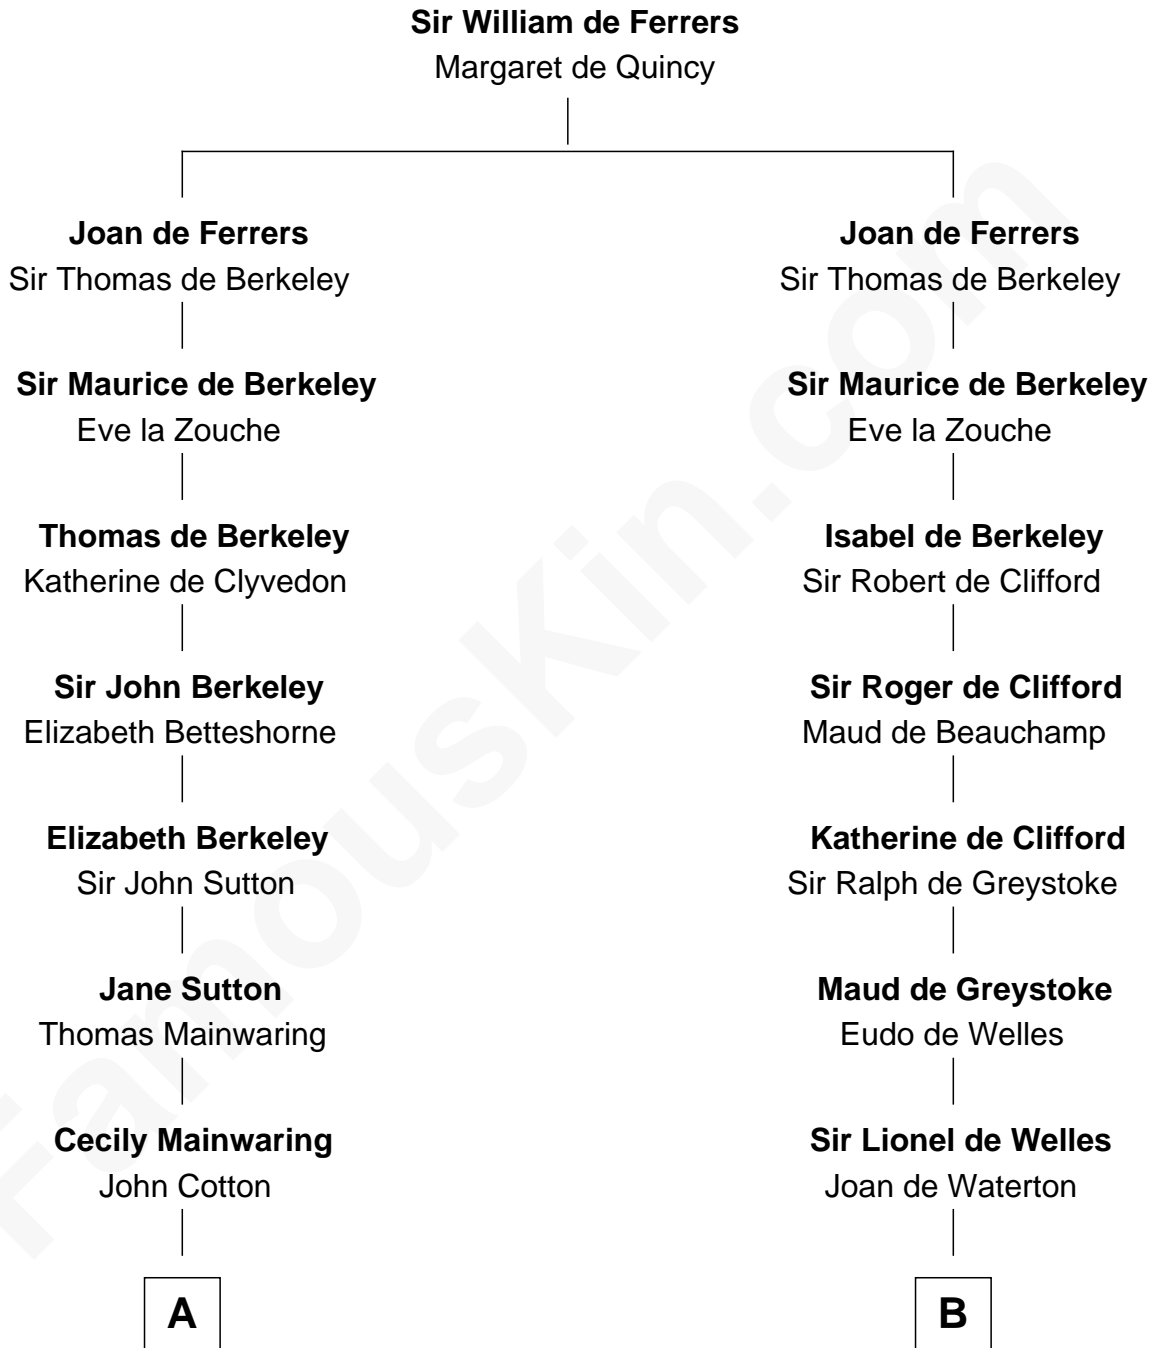

FamousKin.com Relationship Chart of John Adams Morgan

1952 Olympic Sailing Gold Medalist

20th cousin 1 time removed of

Robert Frost

Poet and Playwright

C

Frances Louisa Tracy

John Pierpont Morgan

John Pierpont Morgan

Jane Norton Grew

Henry Sturgis Morgan

Catherine Frances Lovering Adams

John Adams Morgan

Olympic Gold Medalist

D

William Frost