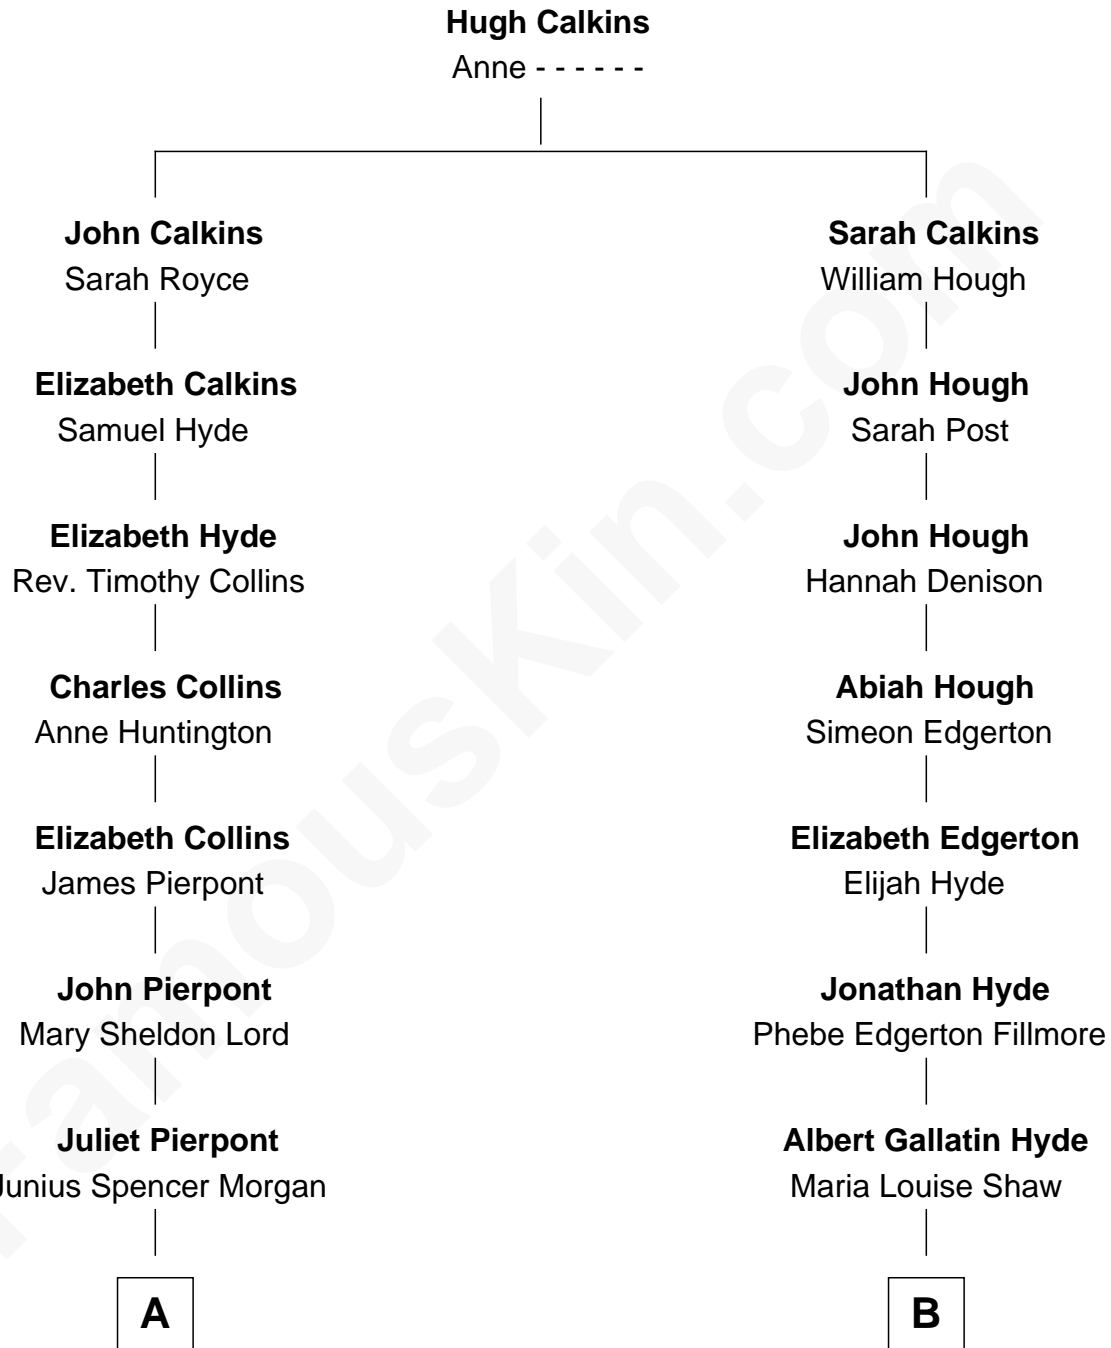

# FamousKin.com Relationship Chart of

**John Adams Morgan**  
1952 Olympic Sailing Gold Medalist

10th cousin of

**Glenn Close**  
Movie, Television, and Stage Actress

**A**

**John Pierpont Morgan**

Frances Louisa Tracy

**John Pierpont Morgan**

Jane Norton Grew

**Henry Sturgis Morgan**

Catherine Frances Lovering Adams

**John Adams Morgan**

*Olympic Gold Medalist*

**B**

**Seymour Jairus Hyde**

Elizabeth Sill Worrall

**Elizabeth Hyde**

Charles Arthur Moore

**Elizabeth Mary H. Moore**

Dr. William Taliaferro Close

**Glenn Close**

*Movie, Television, and Stage Actress*

FamousKin.com