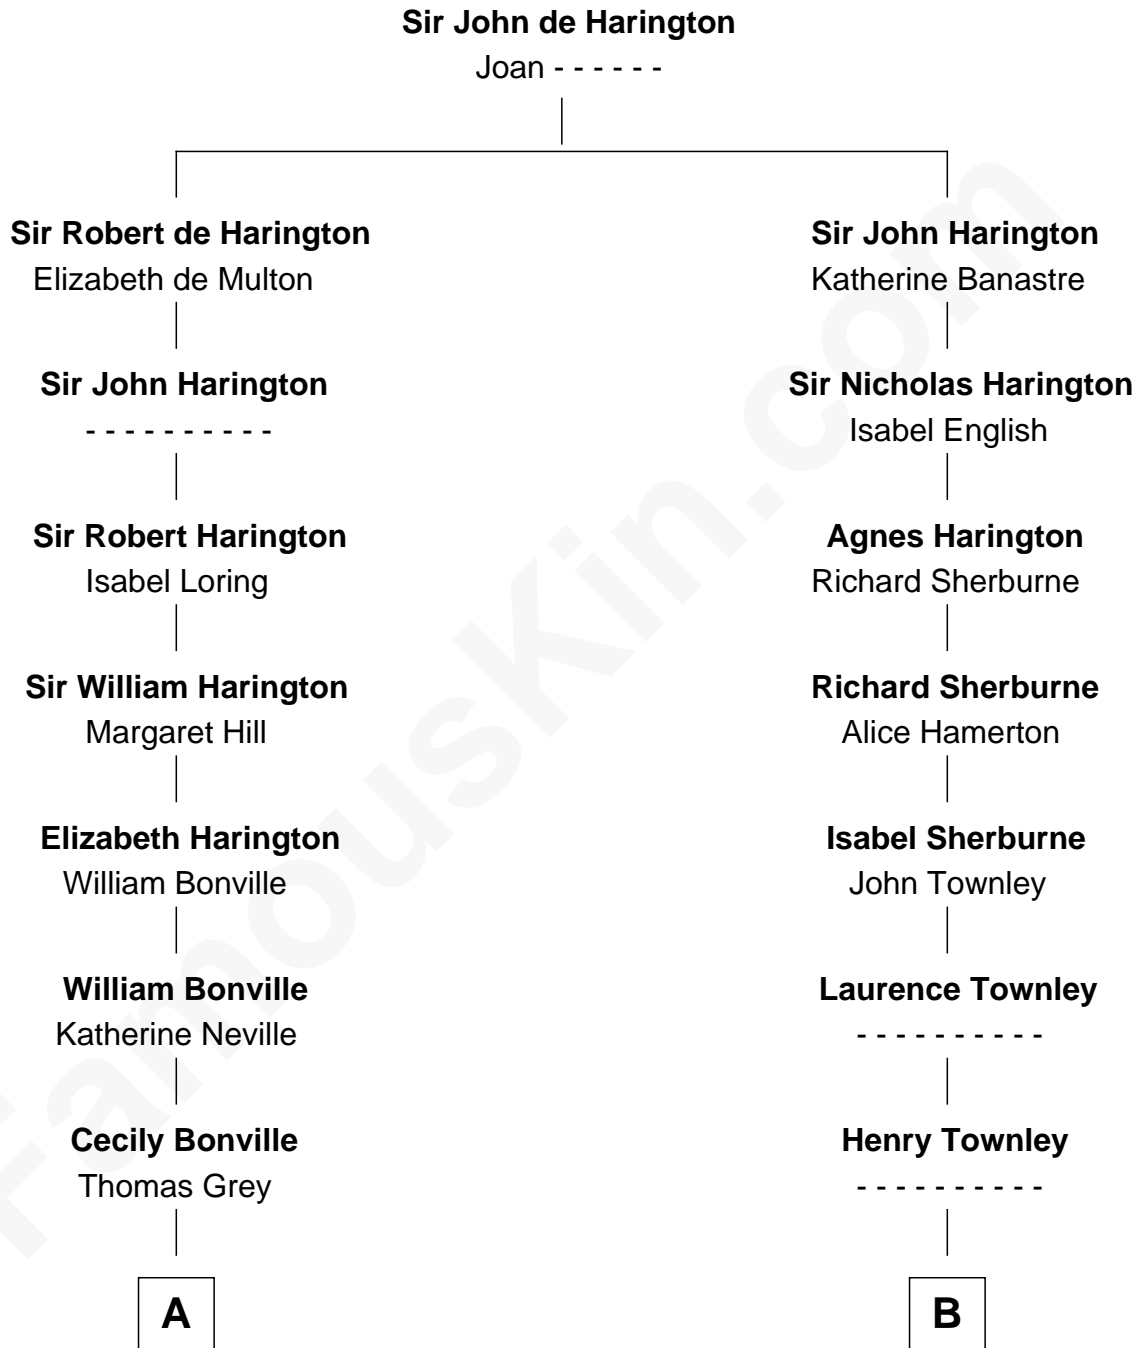

# FamousKin.com Relationship Chart of

**John Adams Morgan**  
1952 Olympic Sailing Gold Medalist

20th cousin 1 time removed of

**Glenn Close**

Movie, Television, and Stage Actress

**C**

**Frances Cadwallader Crowninshield**

John Quincy Adams

**Charles Francis Adams**

Frances Lovering

**Catherine Frances Lovering Adams**

Henry Sturgis Morgan

**John Adams Morgan**

*Olympic Gold Medalist*

**D**

**Thomas Booth Taliaferro**

Mary Munford Sinclair

**Edwin Munford Taliaferro**

Catherine Mitchell

**Elizabeth Taliaferro**

Edward Bennett Close

**Dr. William Taliaferro Close**

Elizabeth Mary H. Moore