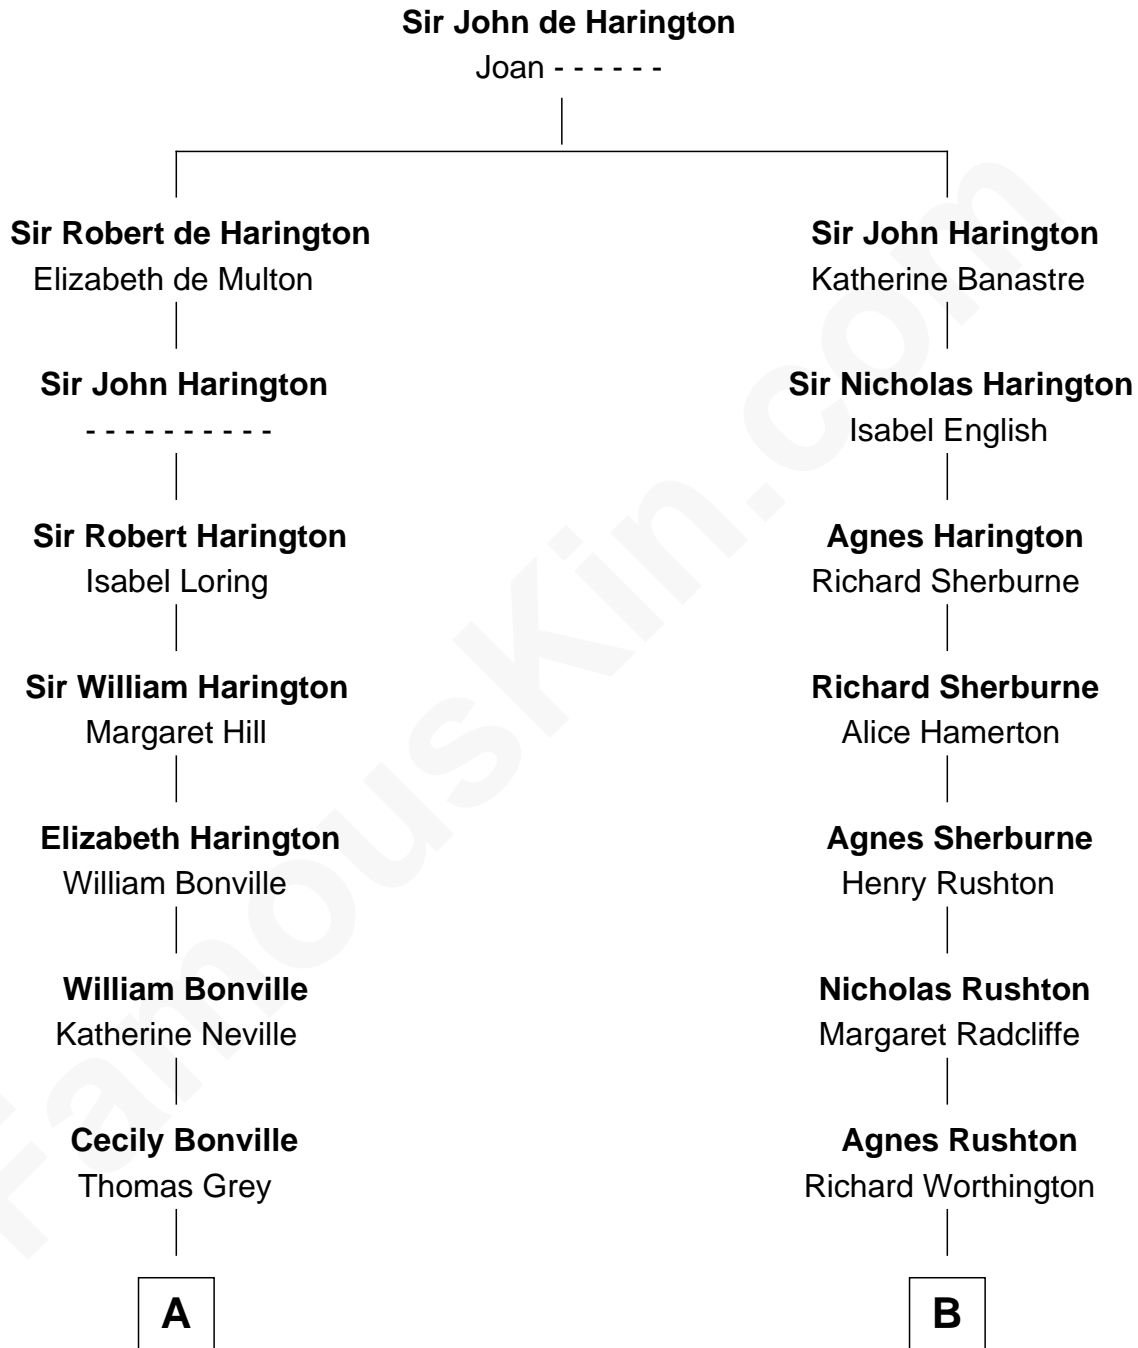

FamousKin.com Relationship Chart of

John Adams Morgan
1952 Olympic Sailing Gold Medalist

19th cousin 1 time removed of

Bing Crosby
Singer and Movie Actor

C

Frances Cadwallader Crowninshield

John Quincy Adams