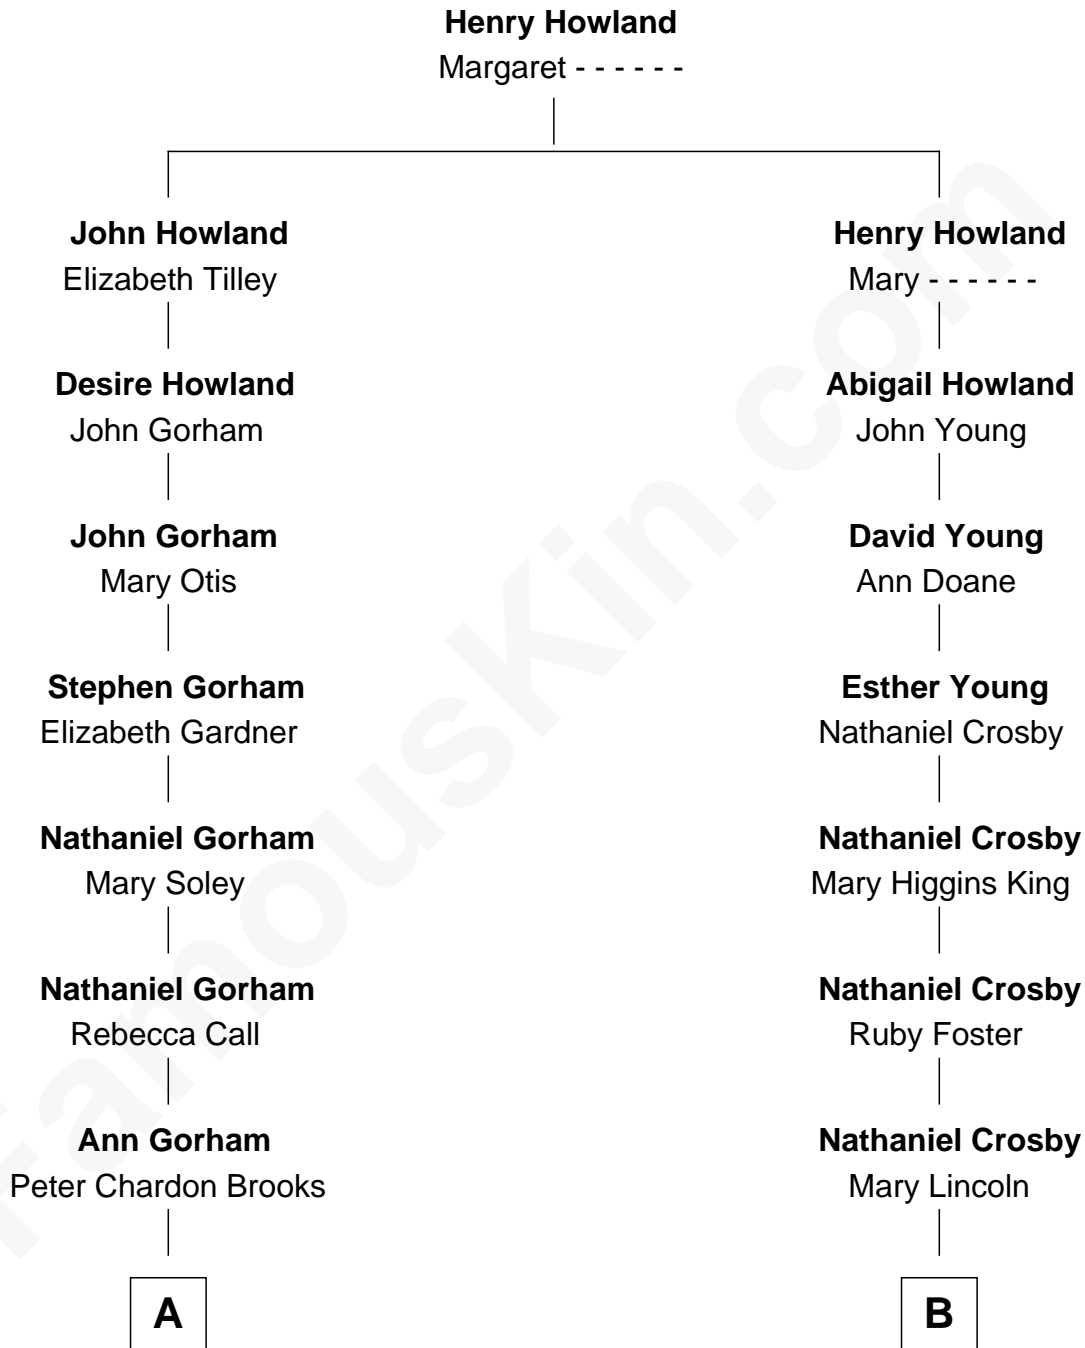

FamousKin.com Relationship Chart of

John Adams Morgan
1952 Olympic Sailing Gold Medalist

9th cousin 2 times removed of

Bing Crosby
Singer and Movie Actor

A

Abigail Brown Brooks

Charles Francis Adams

John Quincy Adams

Frances Cadwallader Crowninshield

Charles Francis Adams

Frances Lovering

Catherine Frances Lovering Adams

Henry Sturgis Morgan

John Adams Morgan

Olympic Gold Medalist

B