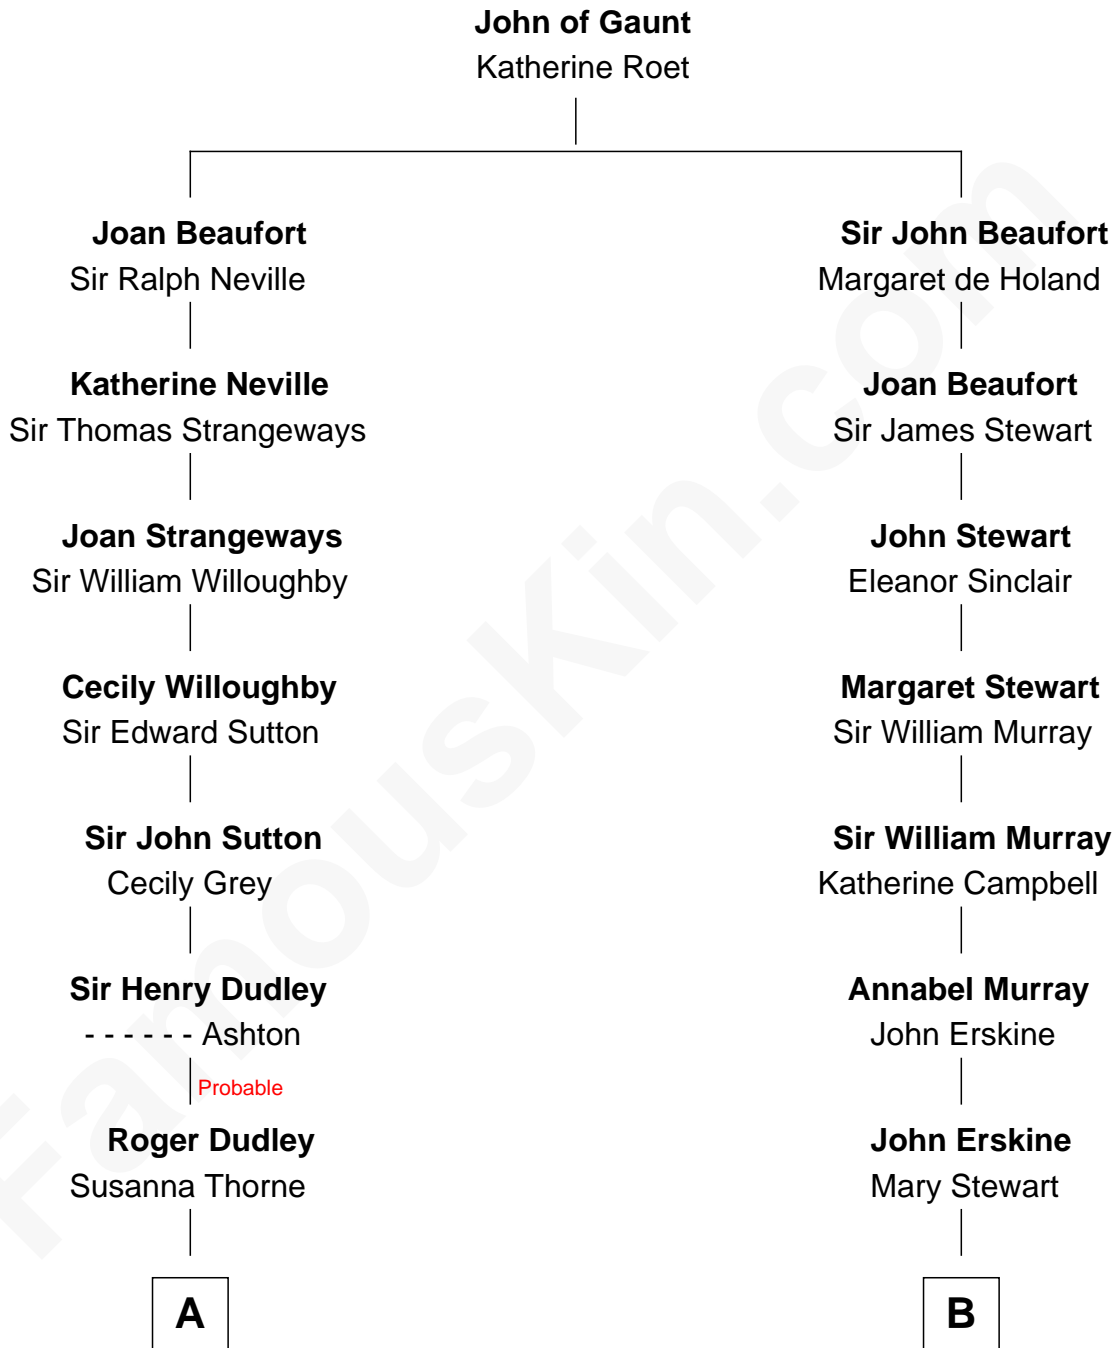

FamousKin.com Relationship Chart of John Adams Morgan

1952 Olympic Sailing Gold Medalist

10th cousin 7 times removed of

Major John Pitcairn

British Commander at Battle of Lexington

A

Gov. Thomas Dudley

Katherine Deighton

Gov. Joseph Dudley

Rebecca Tyng

Anne Dudley

John Winthrop

John Still Winthrop

Jane Borland

Ann Winthrop

David Sears