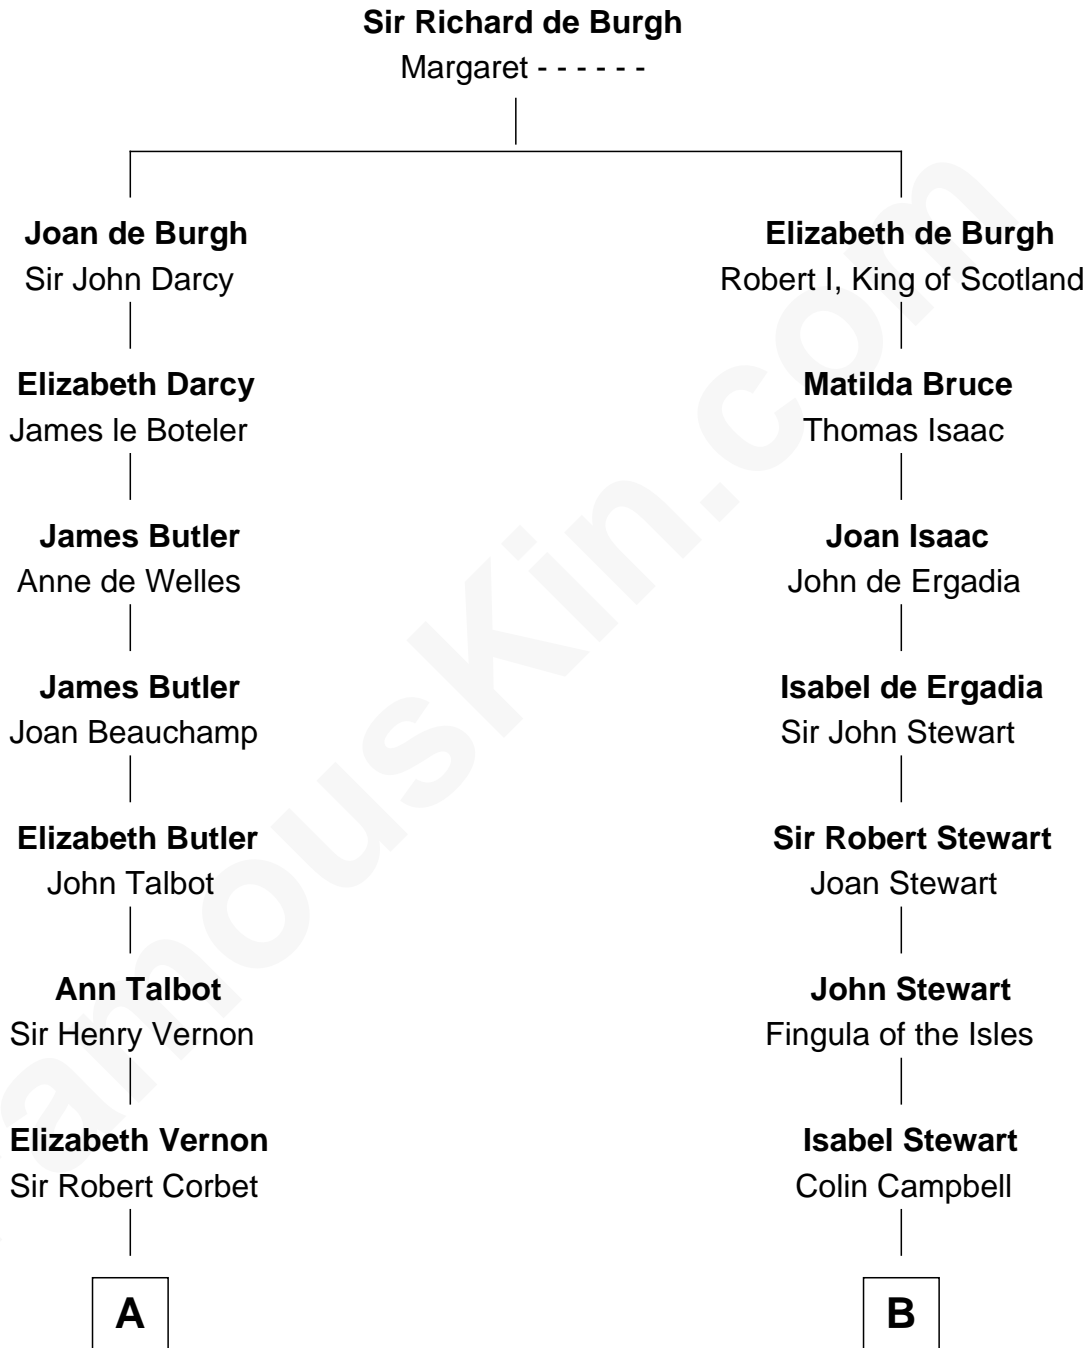

FamousKin.com Relationship Chart of

John Adams Morgan
1952 Olympic Sailing Gold Medalist

14th cousin 7 times removed of

Major John Pitcairn
British Commander at Battle of Lexington

C

Charles F. Tracy

Louisa Kirkland

Frances Louisa Tracy

John Pierpont Morgan

John Pierpont Morgan

Jane Norton Grew

Henry Sturgis Morgan

Catherine Frances Lovering Adams

John Adams Morgan

Olympic Gold Medalist