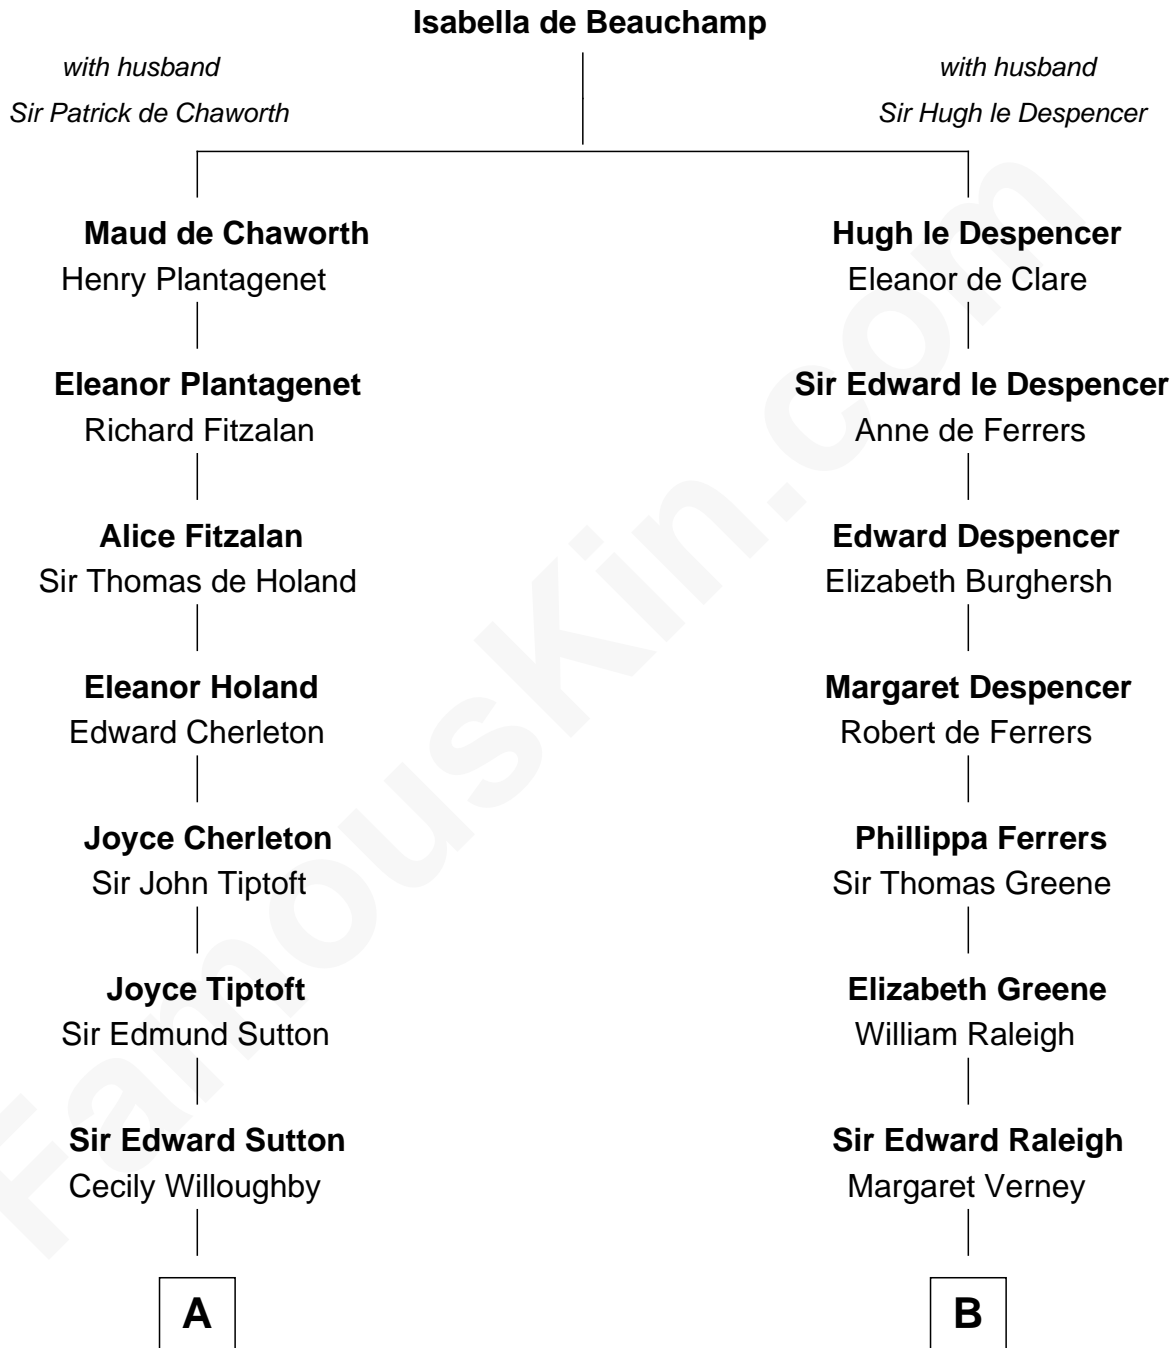

FamousKin.com Relationship Chart of

John Adams Morgan
1952 Olympic Sailing Gold Medalist

20th cousin 1 time removed of

Marilyn Monroe
Actress, Model, and Singer

C

Frances Cadwallader Crowninshield

John Quincy Adams

Charles Francis Adams

Frances Lovering

Catherine Frances Lovering Adams

Henry Sturgis Morgan

John Adams Morgan

Olympic Gold Medalist

D

Samuel Elam Almy