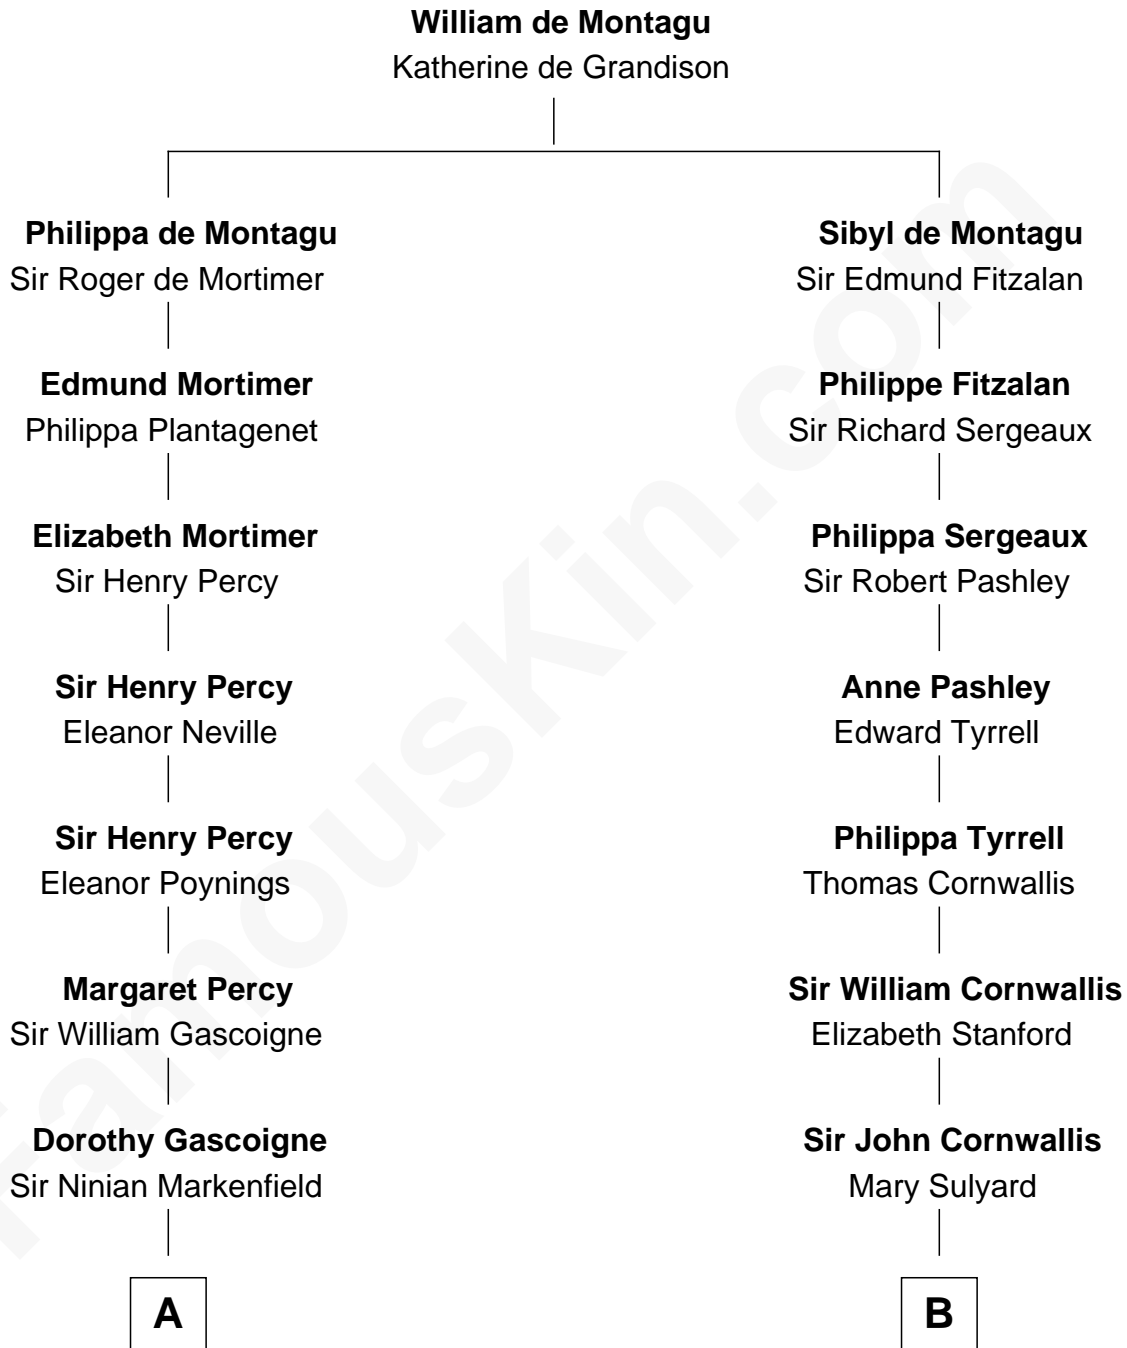

FamousKin.com Relationship Chart of

John Adams Morgan
1952 Olympic Sailing Gold Medalist

20th cousin 1 time removed of

Marilyn Monroe
Actress, Model, and Singer

C

Abigail Brown Brooks
Charles Francis Adams

John Quincy Adams
Frances Cadwallader Crowninshield

Charles Francis Adams
Frances Lovering

Catherine Frances Lovering Adams
Henry Sturgis Morgan

John Adams Morgan
Olympic Gold Medalist

D

Elizabeth Cutting Easton
William Congdon Tennant

Elizabeth Easton Tennant
Frederick Almy Gifford

Charles Stanley Gifford
Gladys Pearl Monroe

Marilyn Monroe
Actress, Model, and Singer

FamousKin.com