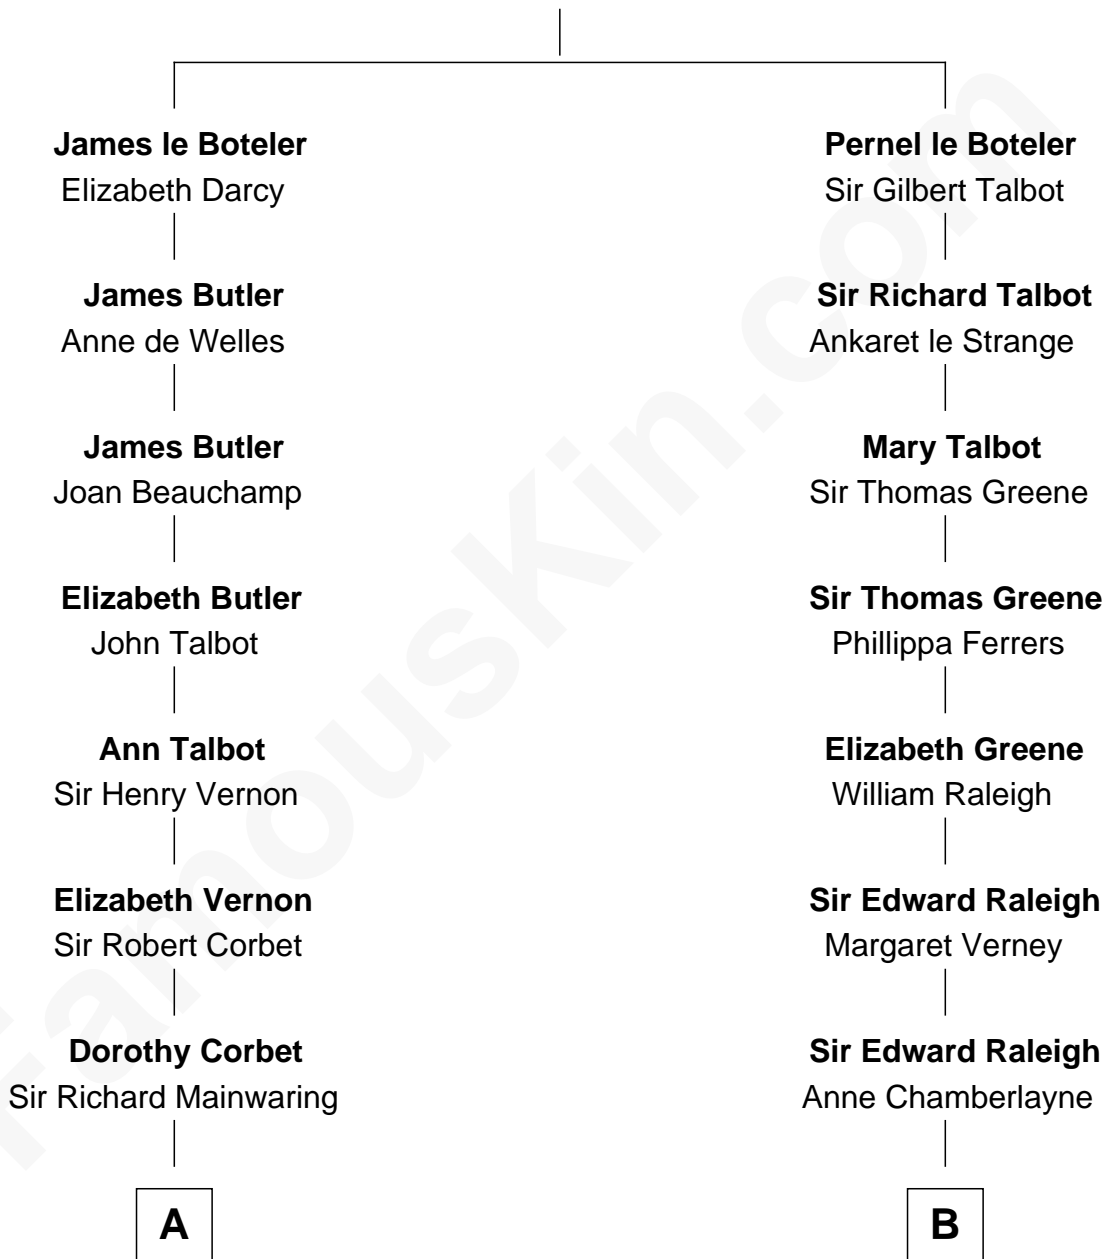

FamousKin.com Relationship Chart of

John Adams Morgan
1952 Olympic Sailing Gold Medalist

20th cousin of

Marilyn Monroe
Actress, Model, and Singer

Sir James le Boteler
Eleanor de Bohun

C

Frances Louisa Tracy

Susan Bateman Almy

Charles Adams Gifford

Frederick Almy Gifford

Elizabeth Easton Tennant

Charles Stanley Gifford

Gladys Pearl Monroe

Marilyn Monroe

Actress, Model, and Singer