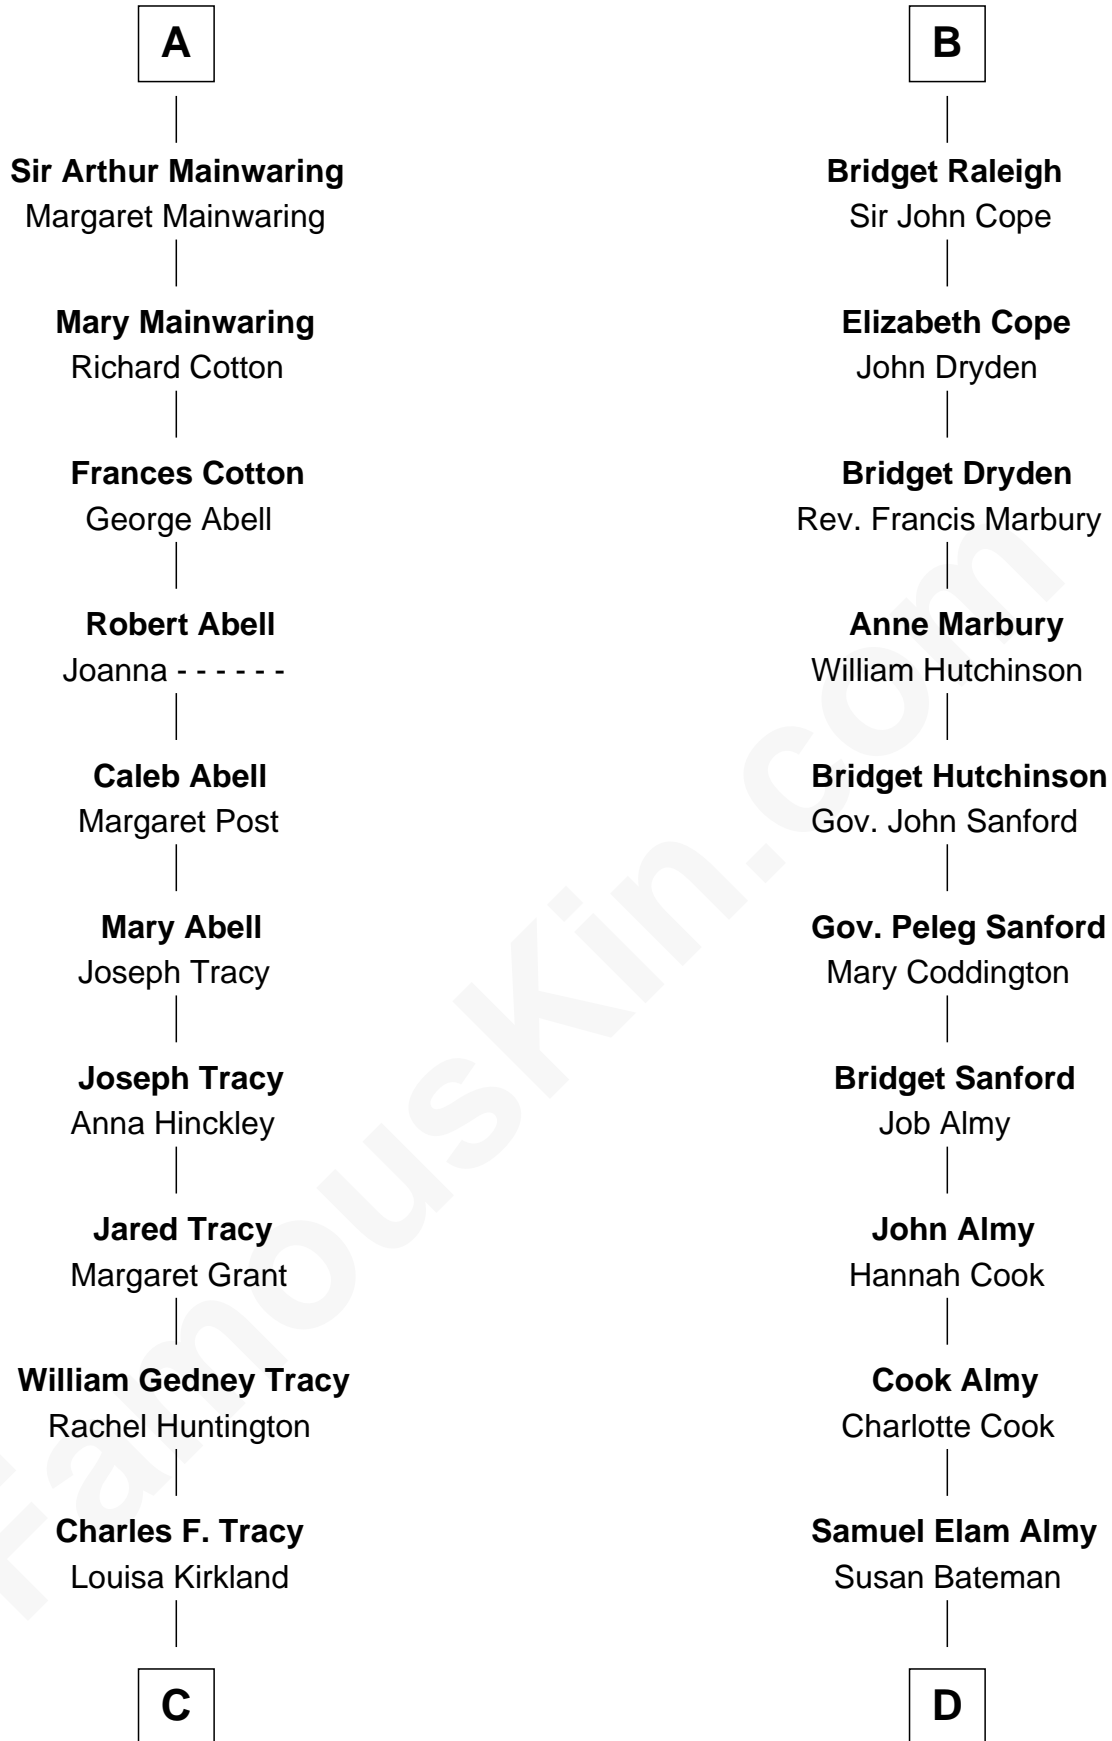

FamousKin.com Relationship Chart of

John Adams Morgan
1952 Olympic Sailing Gold Medalist

20th cousin of

Marilyn Monroe
Actress, Model, and Singer

Sir James le Boteler
Eleanor de Bohun

C

Frances Louisa Tracy

John Pierpont Morgan

John Pierpont Morgan

Jane Norton Grew

Henry Sturgis Morgan

Catherine Frances Lovering Adams

John Adams Morgan

Olympic Gold Medalist

D

Susan Bateman Almy

Charles Adams Gifford

Frederick Almy Gifford

Elizabeth Easton Tennant

Charles Stanley Gifford

Gladys Pearl Monroe

Marilyn Monroe

Actress, Model, and Singer