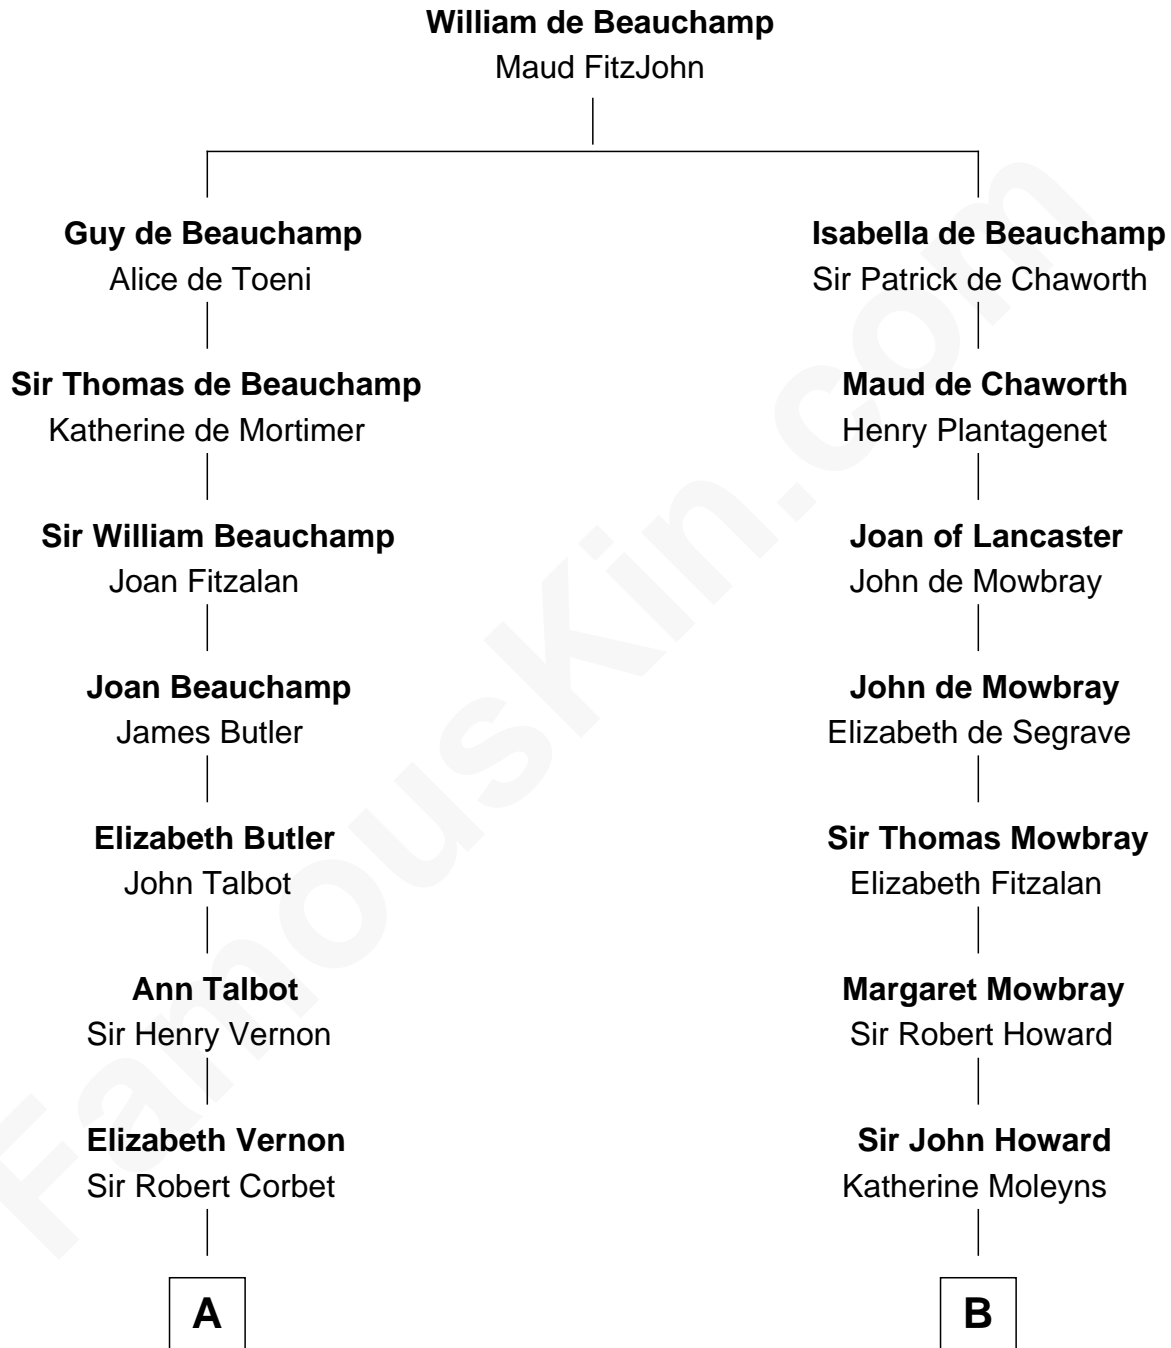

FamousKin.com Relationship Chart of

John Adams Morgan
1952 Olympic Sailing Gold Medalist

9th cousin 12 times removed of

Catherine Howard
5th Wife of King Henry VIII

C

Charles F. Tracy

Louisa Kirkland

Frances Louisa Tracy

John Pierpont Morgan

John Pierpont Morgan

Jane Norton Grew

Henry Sturgis Morgan

Catherine Frances Lovering Adams

John Adams Morgan

Olympic Gold Medalist

FamousKin.com