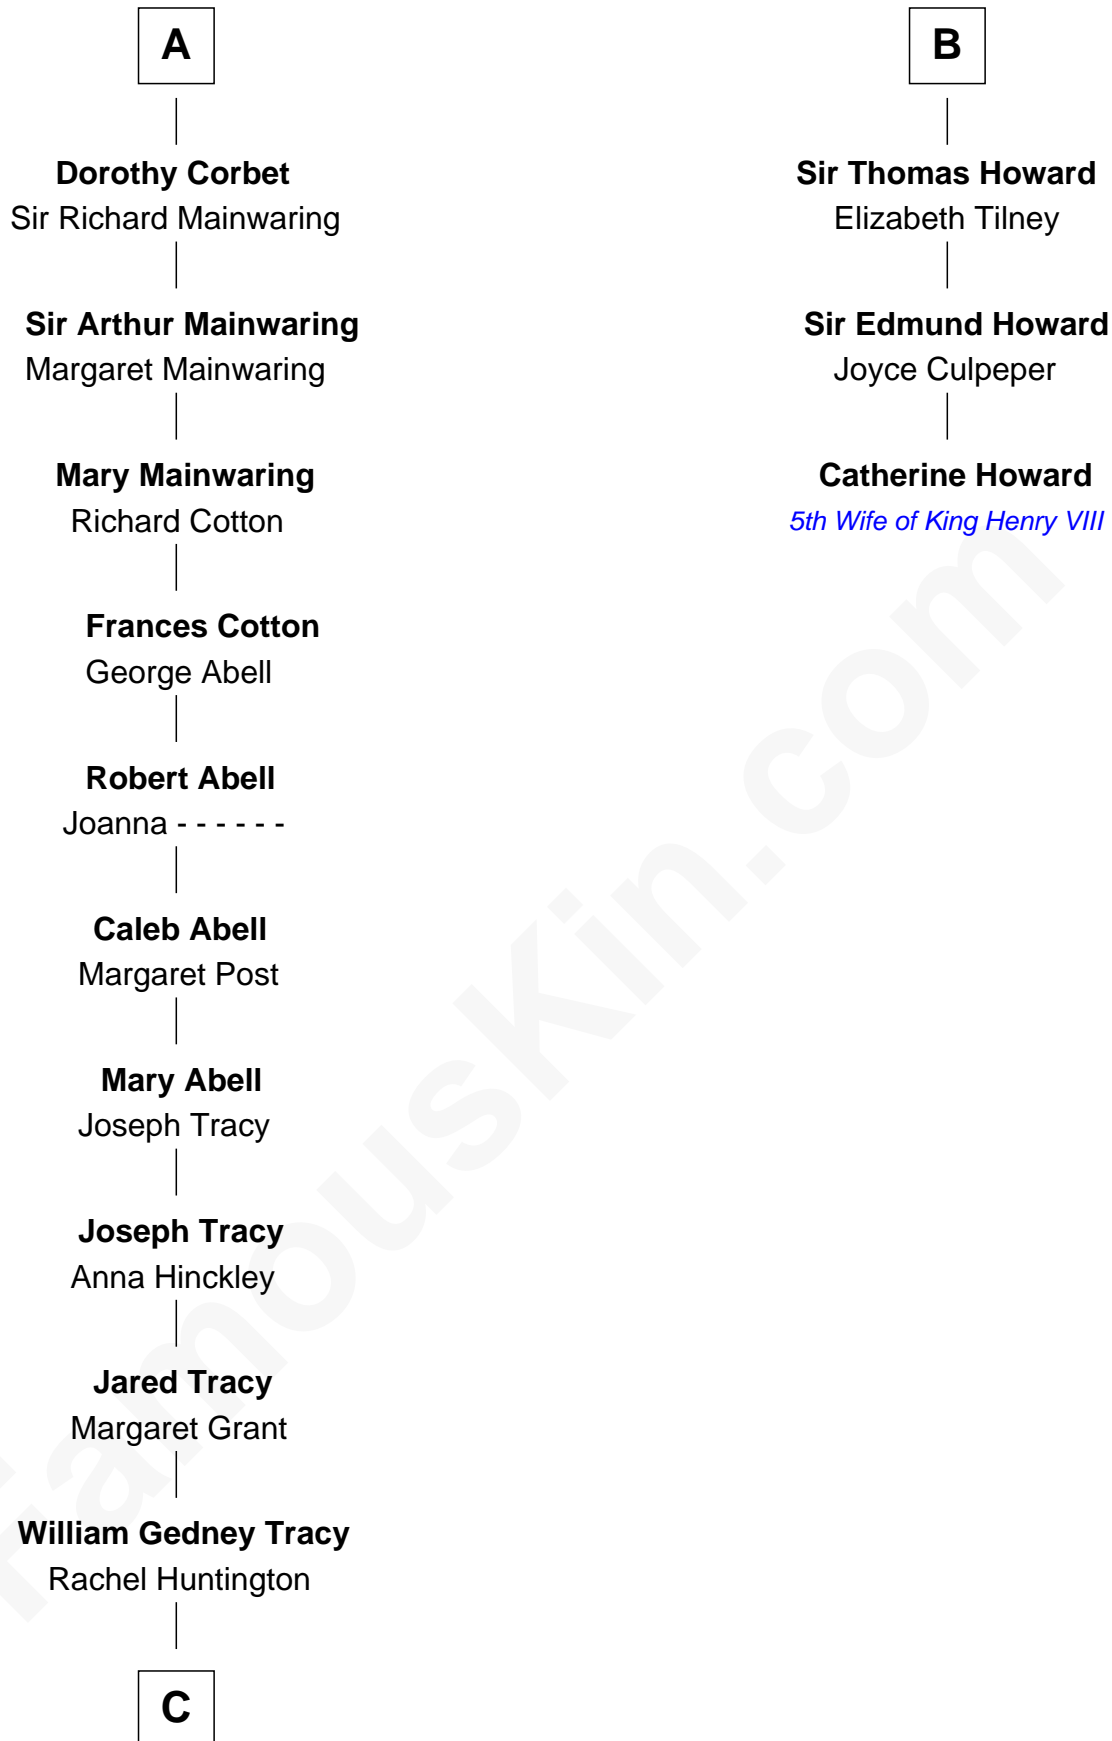

FamousKin.com Relationship Chart of

John Adams Morgan
1952 Olympic Sailing Gold Medalist

9th cousin 12 times removed of

Catherine Howard
5th Wife of King Henry VIII

C

Charles F. Tracy

Louisa Kirkland

Frances Louisa Tracy