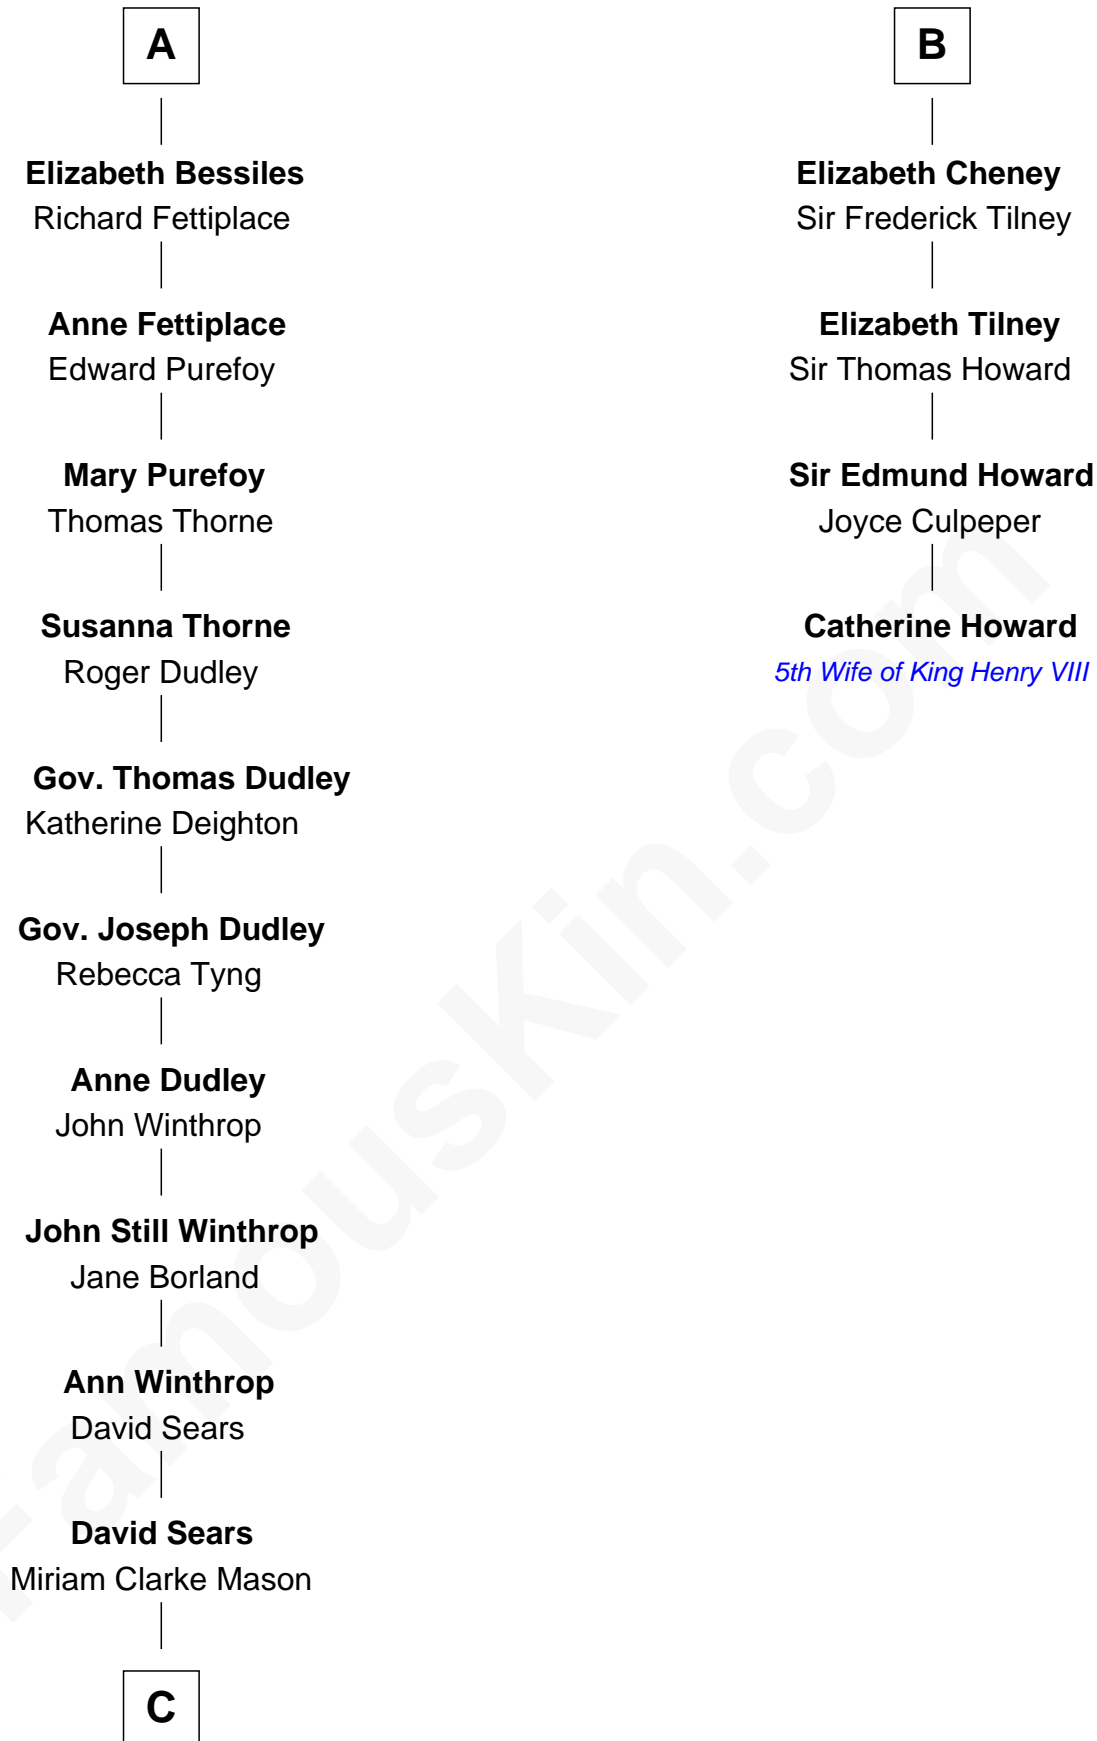

FamousKin.com Relationship Chart of

John Adams Morgan

1952 Olympic Sailing Gold Medalist

10th cousin 11 times removed of

Catherine Howard

5th Wife of King Henry VIII

Sir Walter FitzRobert

Ida Longespee

C

Harriet Elizabeth Sears
George Casper Crowninshield

Frances Cadwallader Crowninshield
John Quincy Adams

Charles Francis Adams
Frances Lovering

Catherine Frances Lovering Adams
Henry Sturgis Morgan

John Adams Morgan
Olympic Gold Medalist