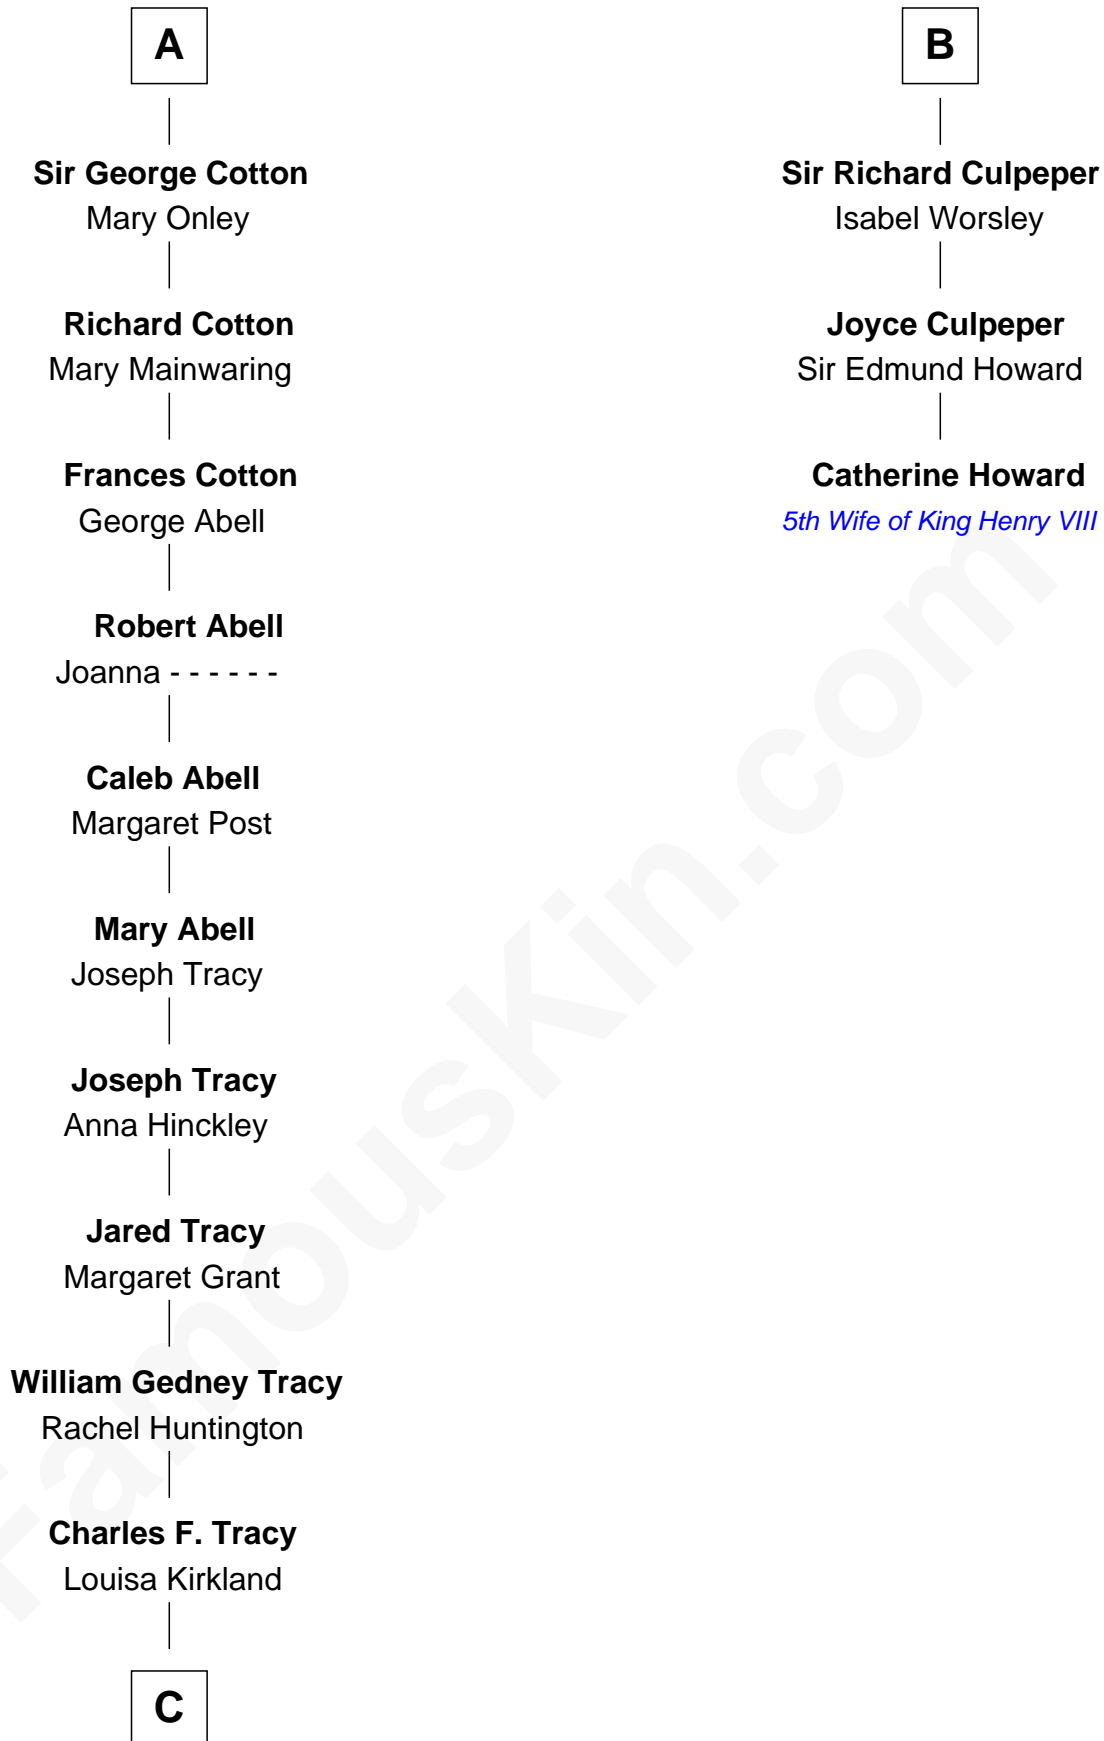

# FamousKin.com Relationship Chart of

**John Adams Morgan**  
*1952 Olympic Sailing Gold Medalist*

9th cousin 11 times removed of

**Catherine Howard**  
*5th Wife of King Henry VIII*

**C**

—  
**Frances Louisa Tracy**