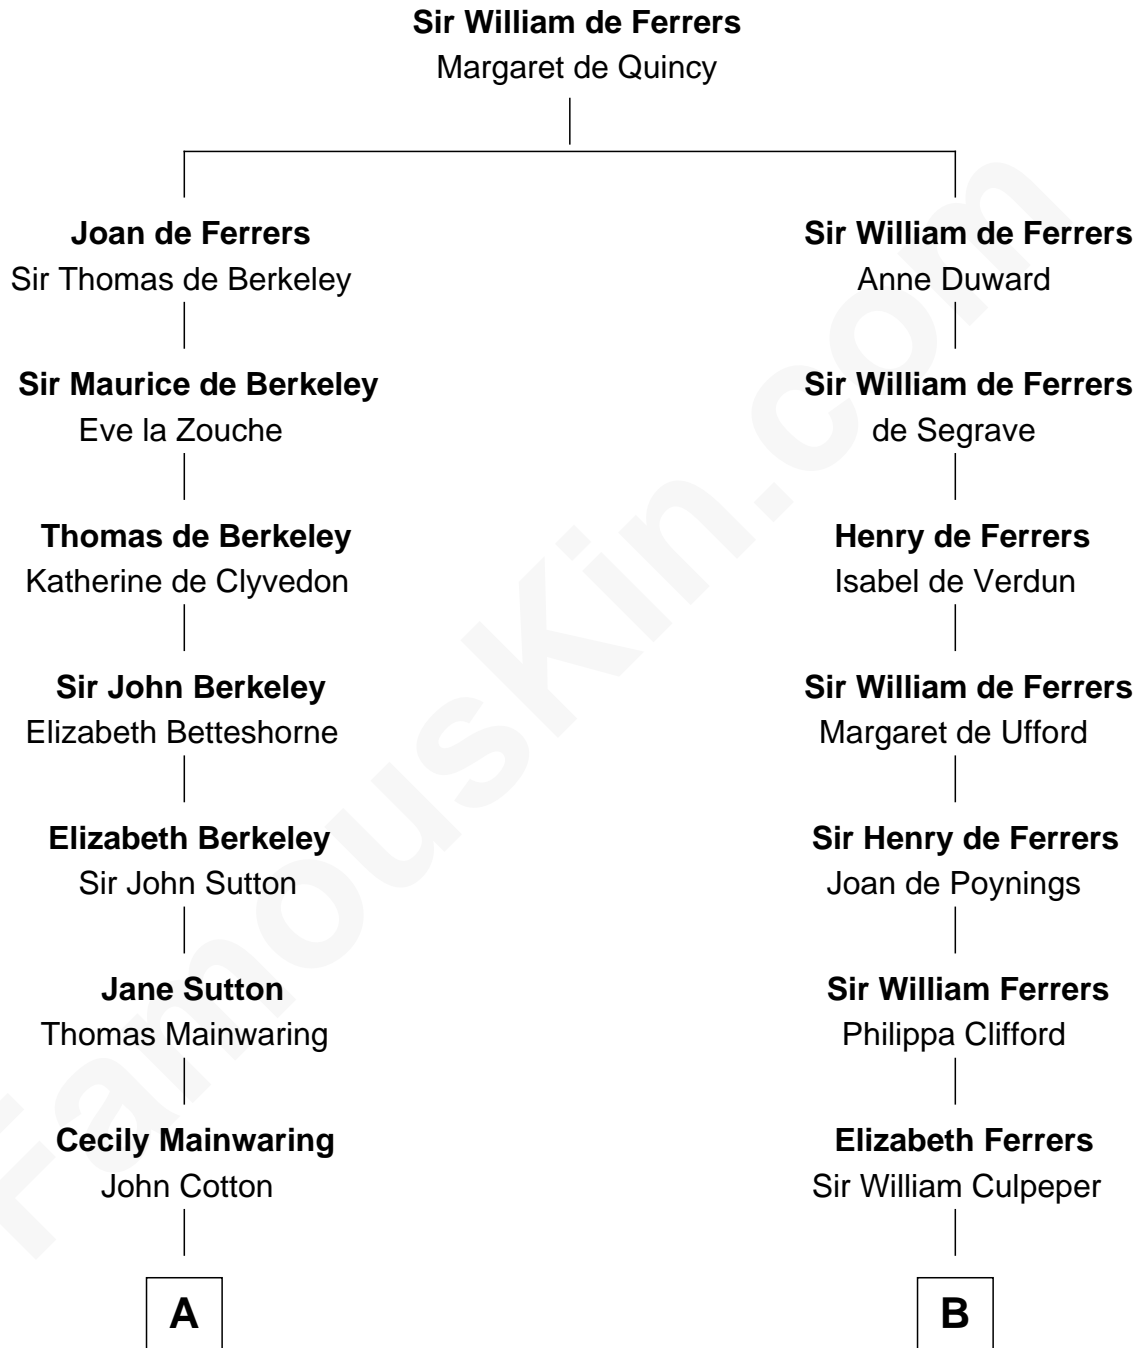

# FamousKin.com Relationship Chart of

**John Adams Morgan**  
*1952 Olympic Sailing Gold Medalist*

9th cousin 11 times removed of

**Catherine Howard**  
*5th Wife of King Henry VIII*

**C**

—  
**Frances Louisa Tracy**

John Pierpont Morgan

—  
**John Pierpont Morgan**

Jane Norton Grew

—  
**Henry Sturgis Morgan**

Catherine Frances Lovering Adams

—  
**John Adams Morgan**

*Olympic Gold Medalist*

FamousKin.com