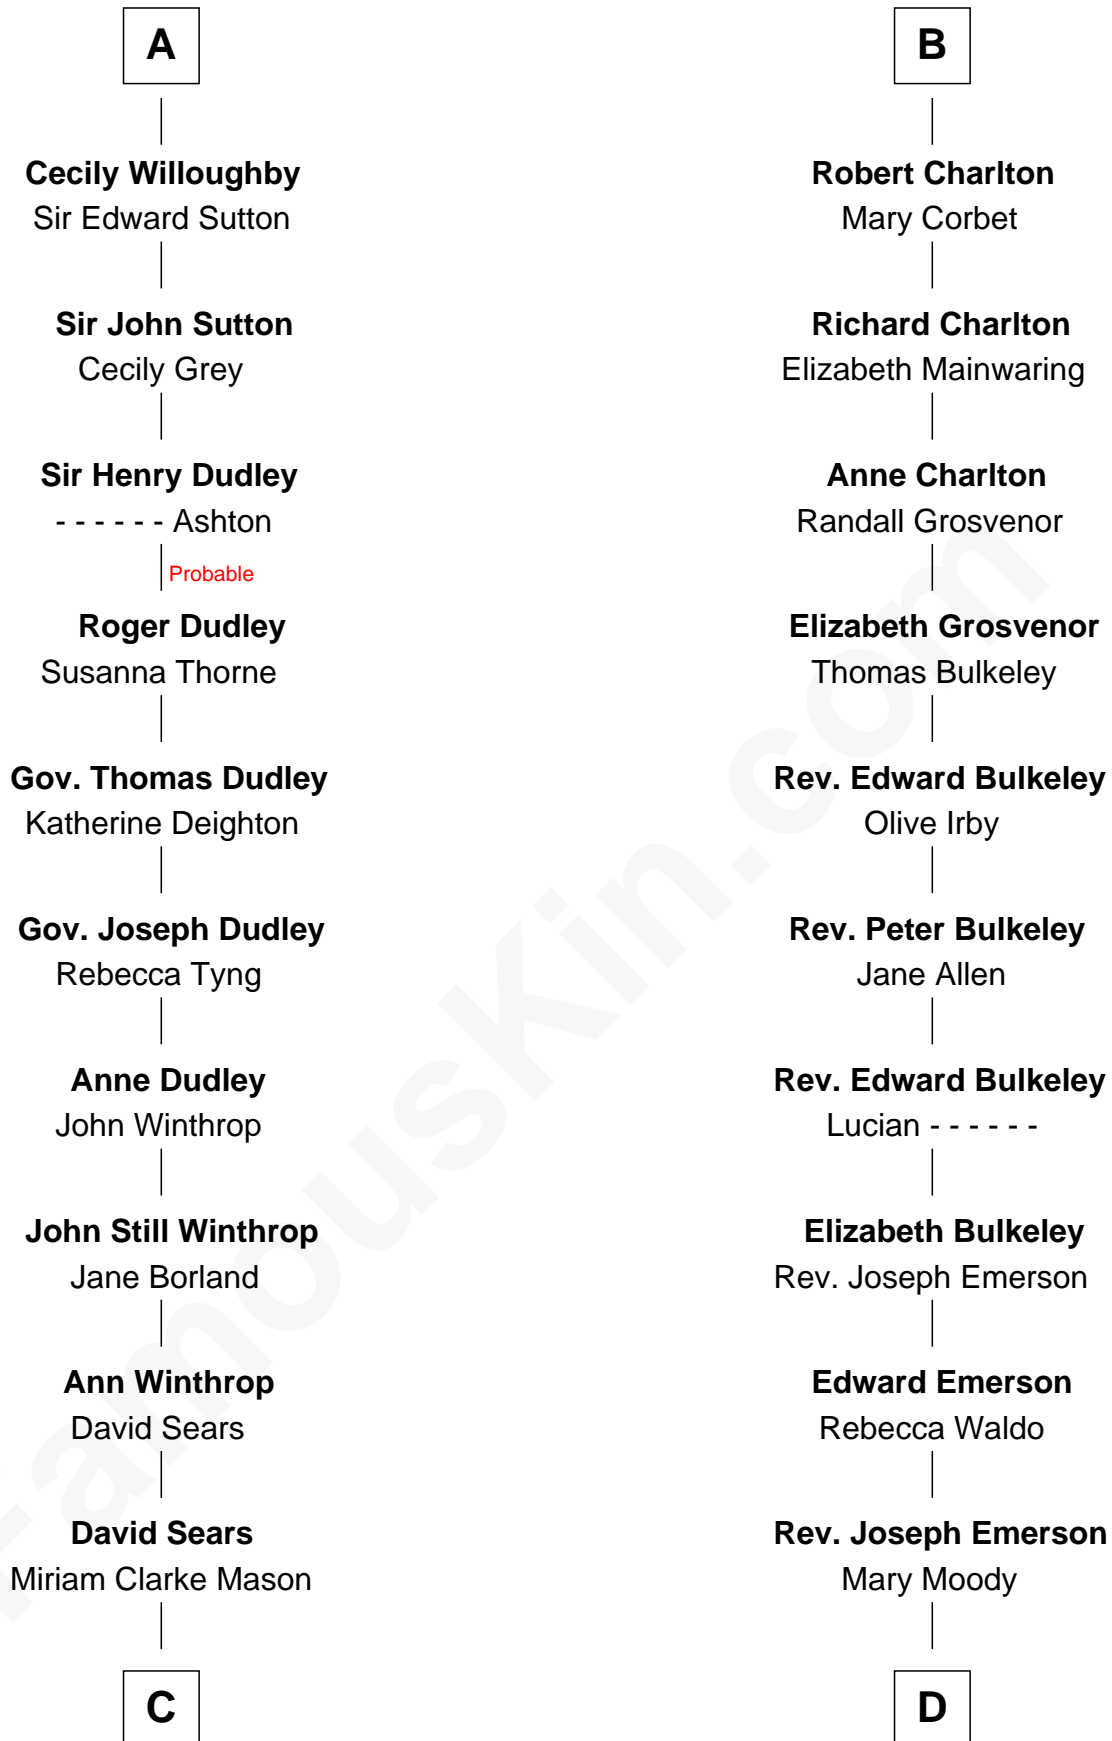

FamousKin.com Relationship Chart of

John Adams Morgan
1952 Olympic Sailing Gold Medalist

19th cousin 2 times removed of

Ralph Waldo Emerson
American Poet

C

Harriet Elizabeth Sears
George Casper Crowninshield