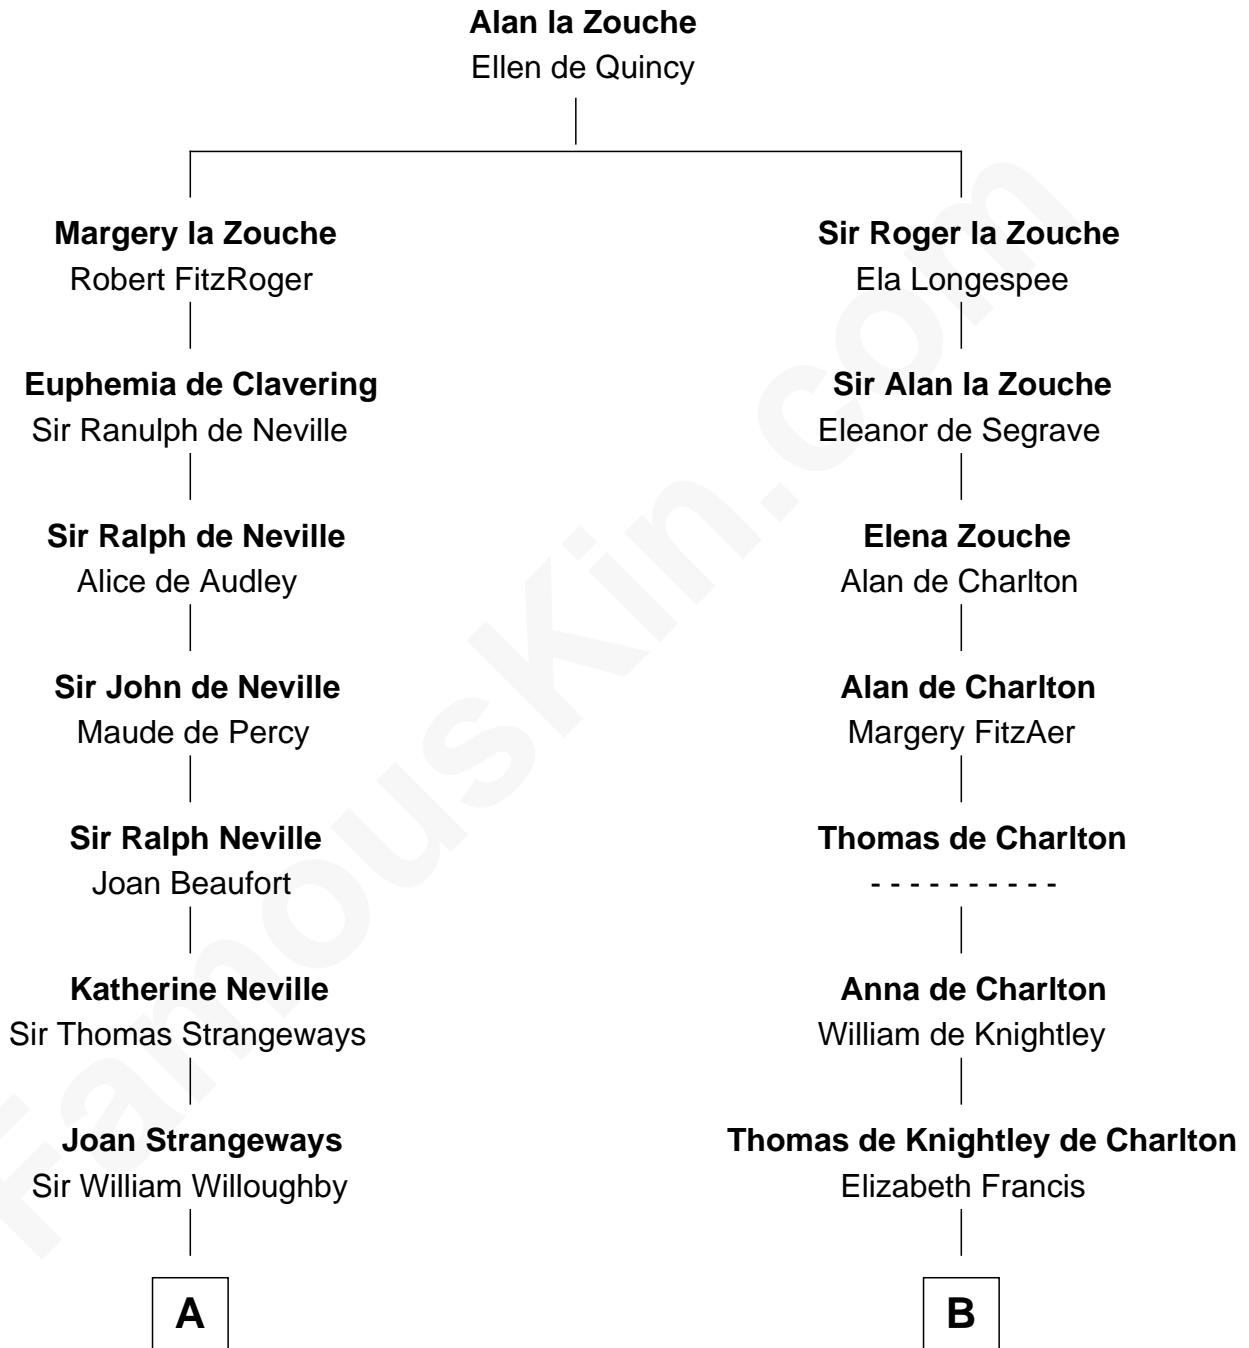

FamousKin.com Relationship Chart of

John Adams Morgan
1952 Olympic Sailing Gold Medalist

19th cousin 2 times removed of

Ralph Waldo Emerson
American Poet

C

Harriet Elizabeth Sears
George Casper Crowninshield

Frances Cadwallader Crowninshield
John Quincy Adams

Charles Francis Adams
Frances Lovering

Catherine Frances Lovering Adams
Henry Sturgis Morgan

John Adams Morgan
Olympic Gold Medalist

D

Rev. William Emerson
Phebe Bliss