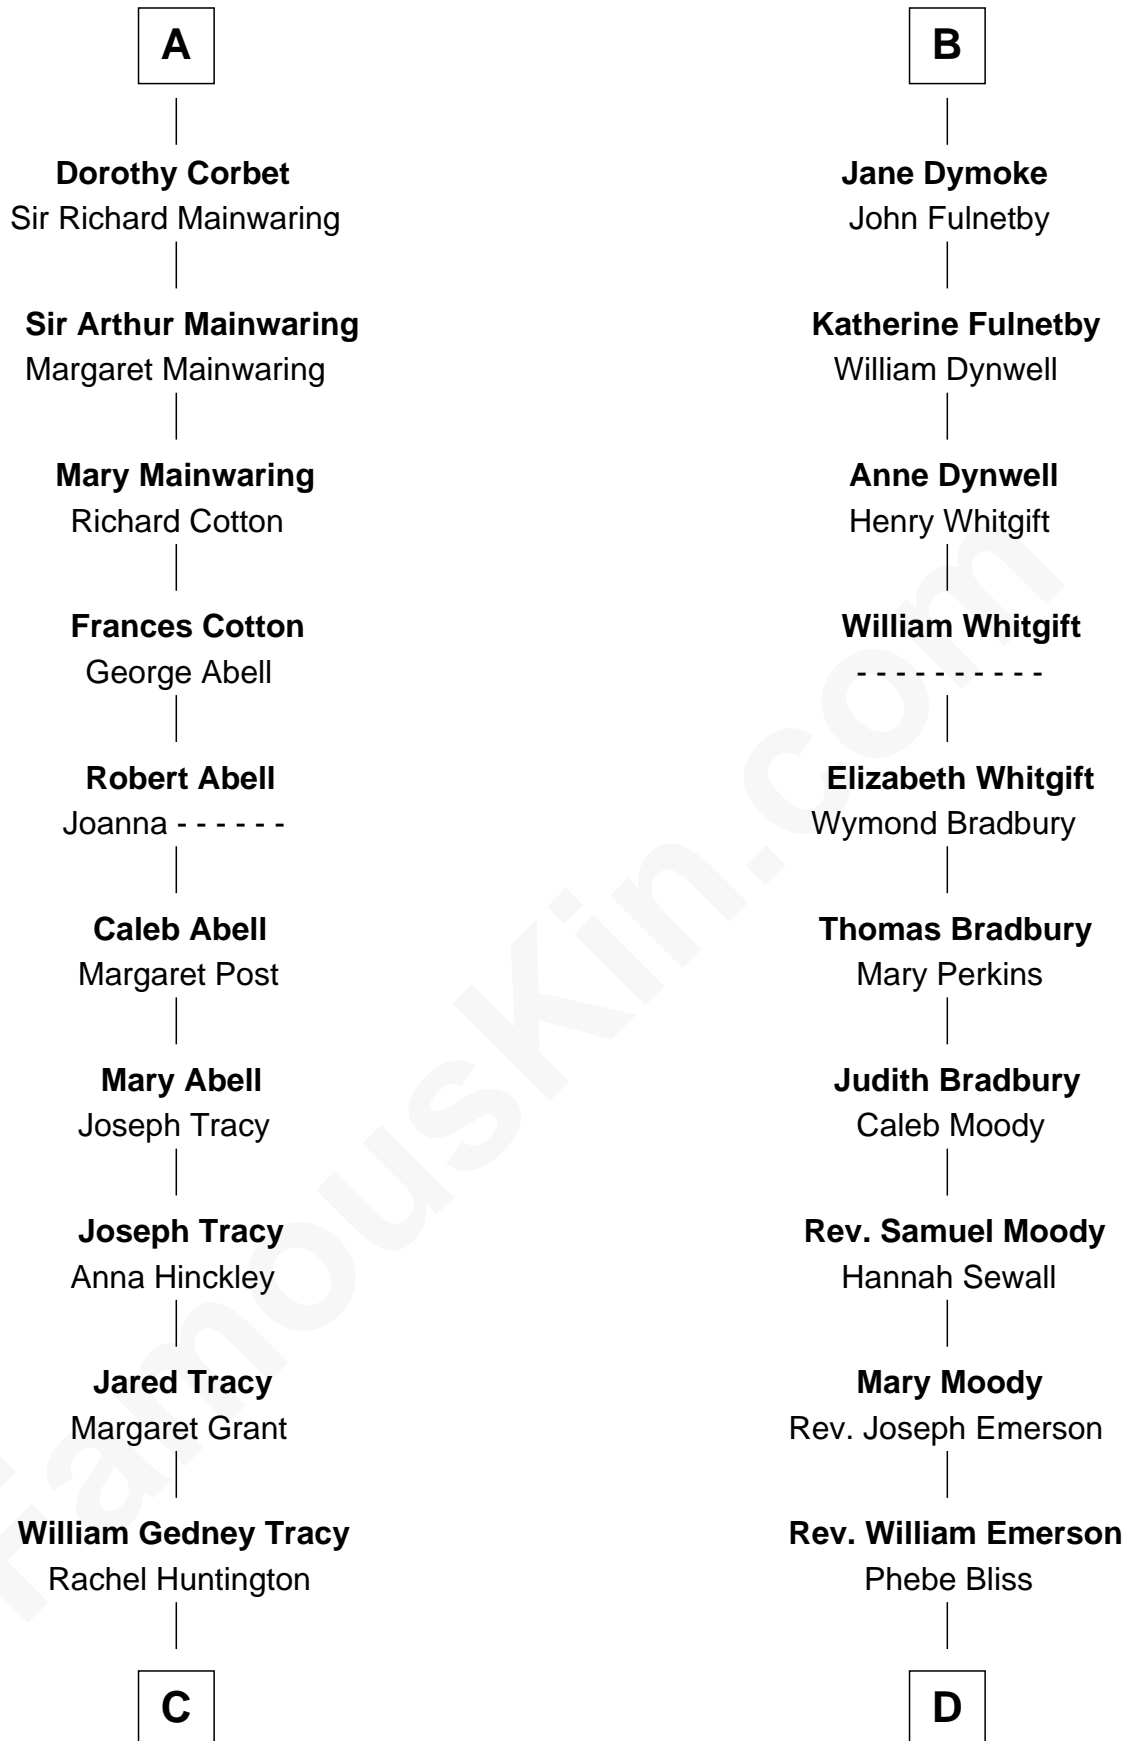

FamousKin.com Relationship Chart of

John Adams Morgan
1952 Olympic Sailing Gold Medalist

18th cousin 3 times removed of

Ralph Waldo Emerson
American Poet

C

Charles F. Tracy
Louisa Kirkland

Frances Louisa Tracy
John Pierpont Morgan

John Pierpont Morgan
Jane Norton Grew

Henry Sturgis Morgan
Catherine Frances Lovering Adams

John Adams Morgan
Olympic Gold Medalist

D

Rev. William Emerson
Ruth Haskins

Ralph Waldo Emerson
American Poet

FamousKin.com