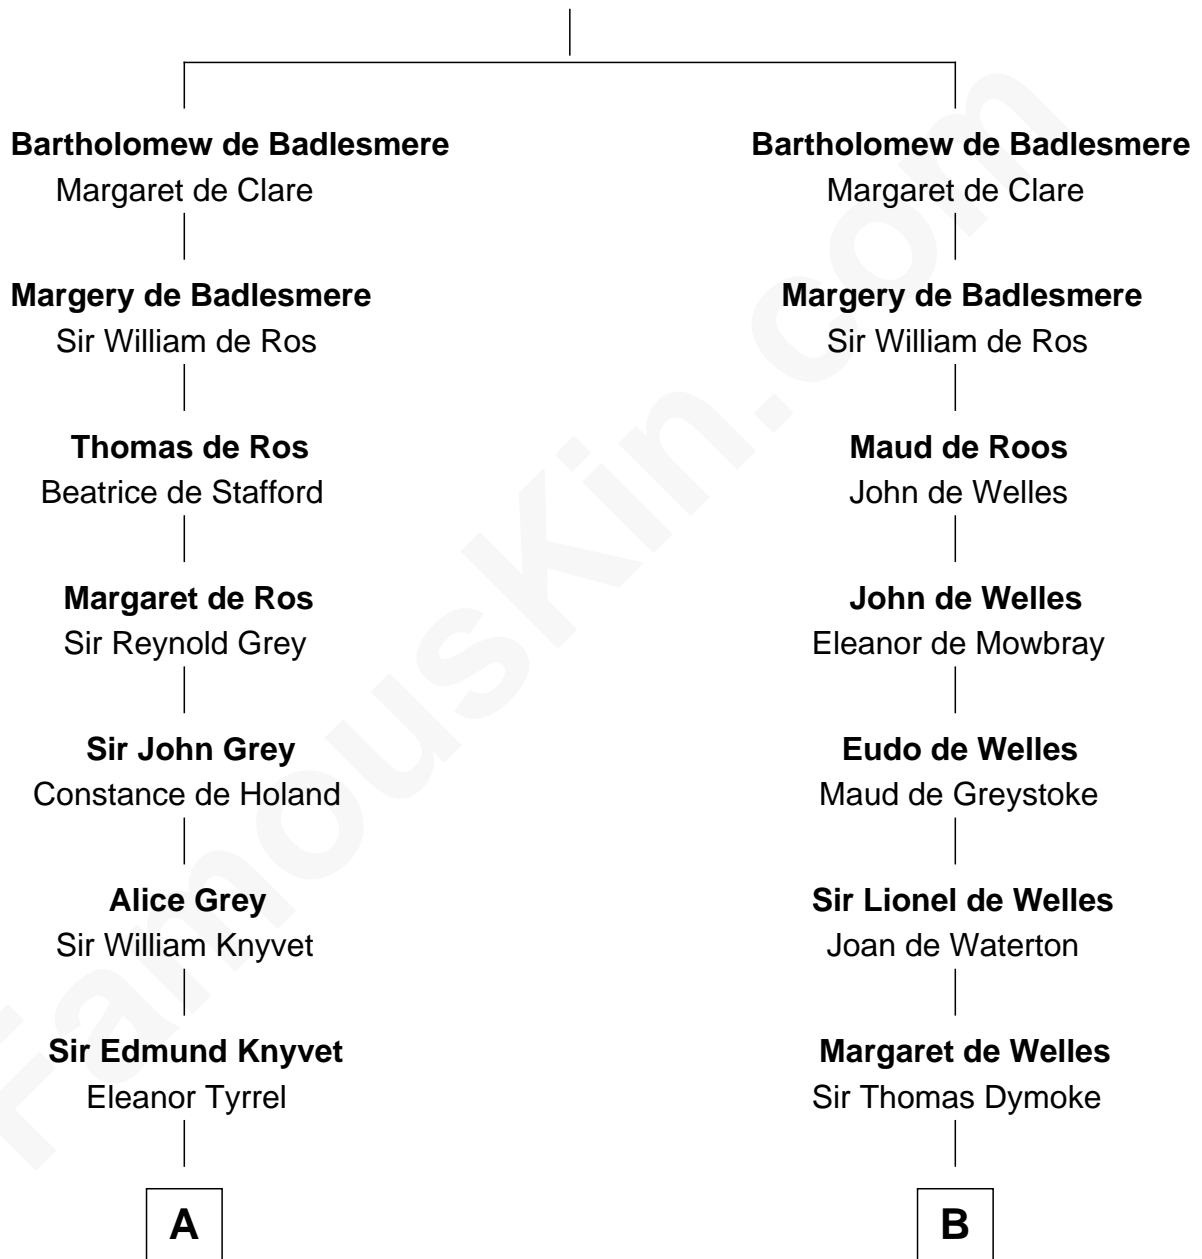

# FamousKin.com Relationship Chart of

**John Adams Morgan**  
1952 Olympic Sailing Gold Medalist

18th cousin 3 times removed of

**Ralph Waldo Emerson**  
American Poet

**Gunselm de Badlesmere**

**C**

**Abigail Brown Brooks**  
Charles Francis Adams

**John Quincy Adams**  
Frances Cadwallader Crowninshield

**Charles Francis Adams**  
Frances Lovering

**Catherine Frances Lovering Adams**  
Henry Sturgis Morgan

**John Adams Morgan**  
*Olympic Gold Medalist*

**D**

**Rev. William Emerson**  
Ruth Haskins

**Ralph Waldo Emerson**  
*American Poet*

FamousKin.com