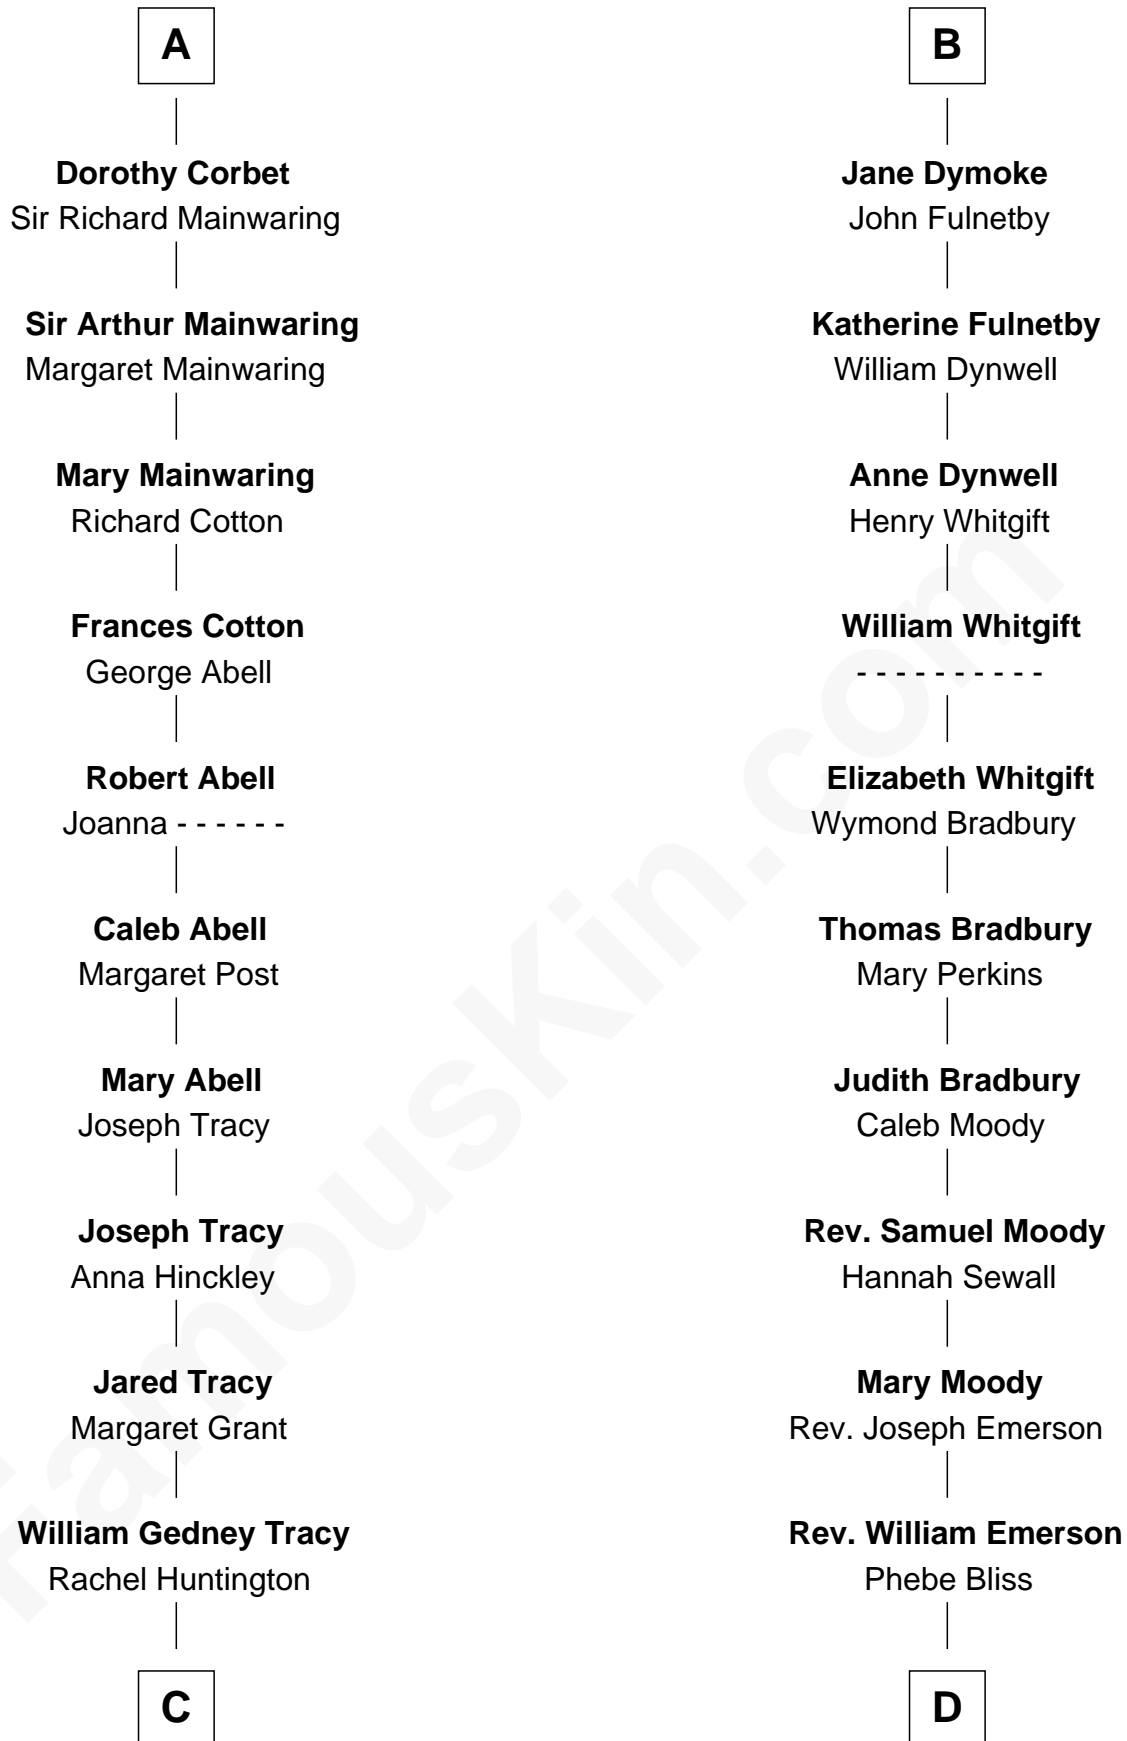

# FamousKin.com Relationship Chart of

**John Adams Morgan**  
1952 Olympic Sailing Gold Medalist

18th cousin 3 times removed of

**Ralph Waldo Emerson**  
American Poet

**C**

**Charles F. Tracy**  
Louisa Kirkland

**Frances Louisa Tracy**  
John Pierpont Morgan

**John Pierpont Morgan**  
Jane Norton Grew

**Henry Sturgis Morgan**  
Catherine Frances Lovering Adams

**John Adams Morgan**  
*Olympic Gold Medalist*

**D**