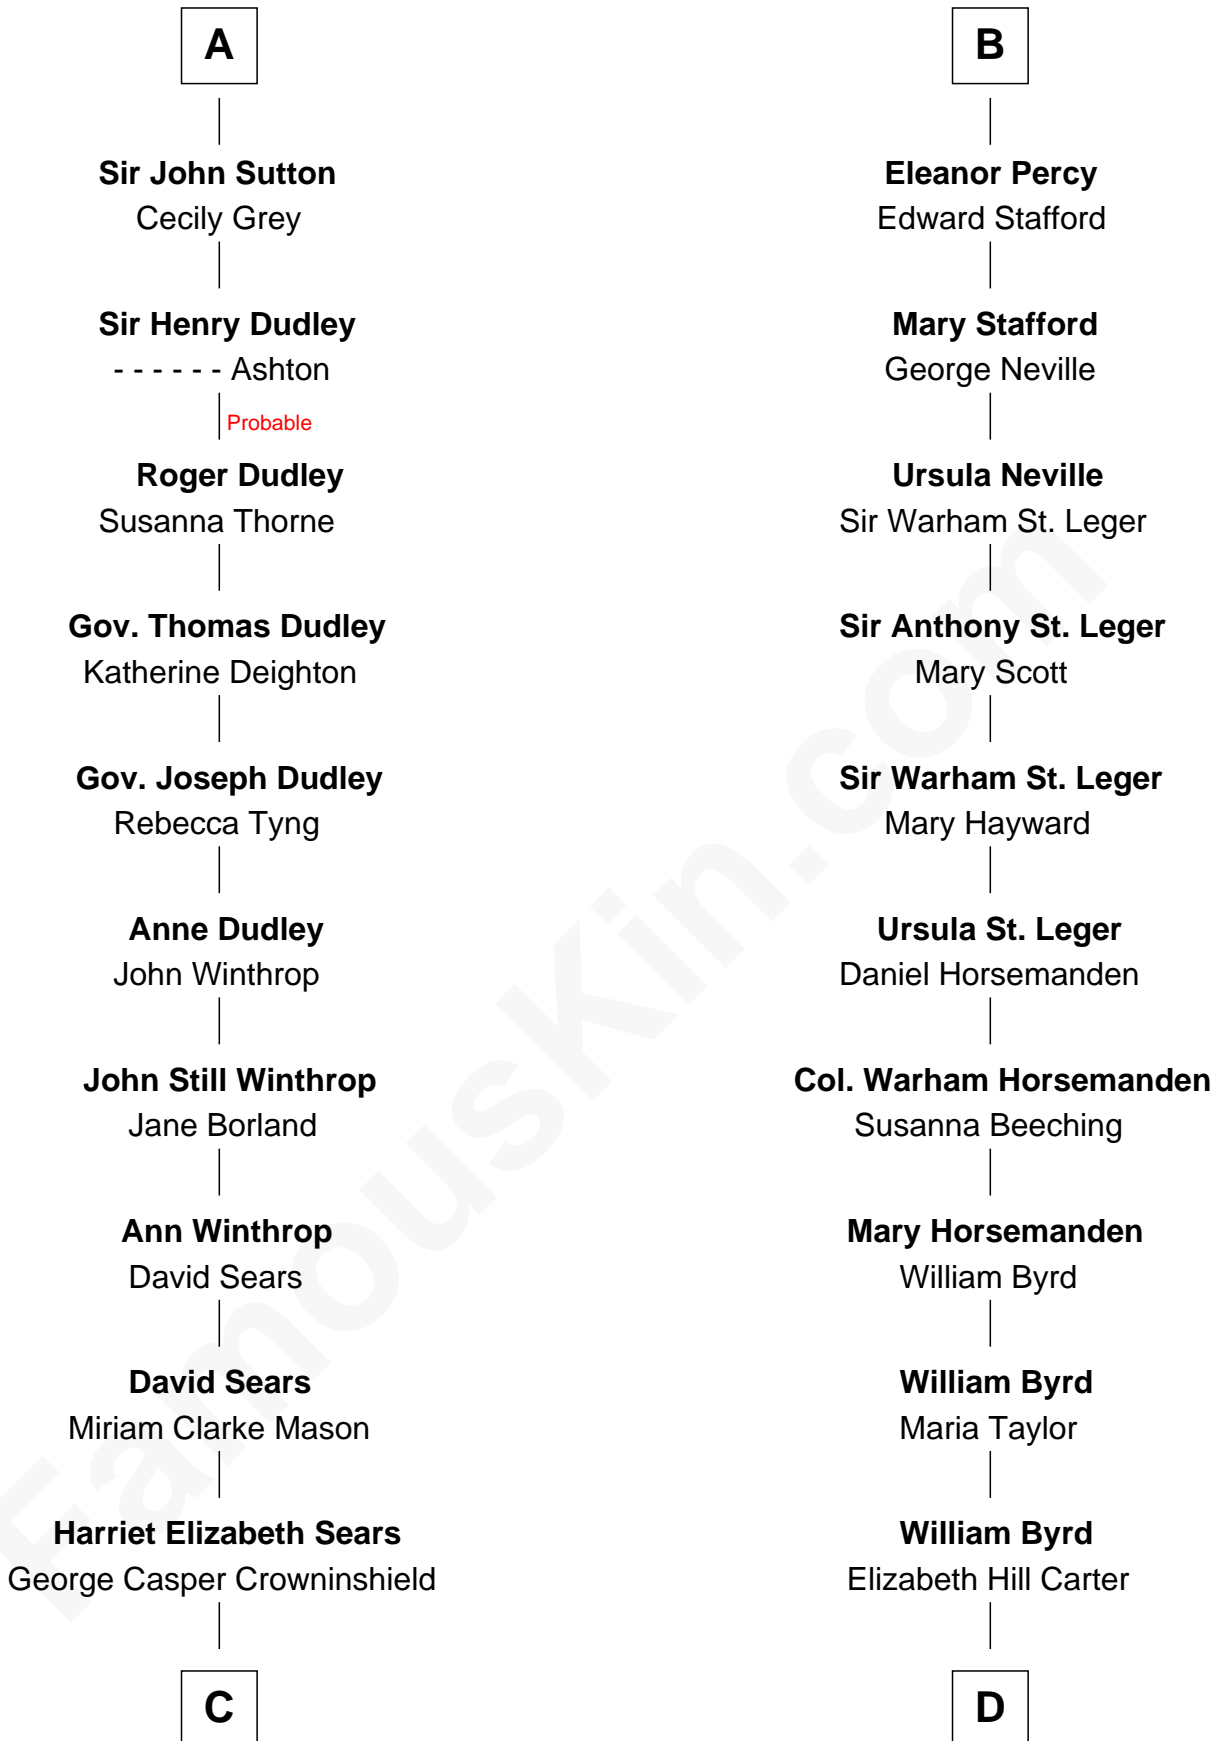

FamousKin.com Relationship Chart of

John Adams Morgan
1952 Olympic Sailing Gold Medalist

20th cousin 1 time removed of

Admiral Richard Byrd
Polar Explorer

C

Frances Cadwallader Crowninshield

John Quincy Adams

Charles Francis Adams

Frances Lovering

Catherine Frances Lovering Adams

Henry Sturgis Morgan

John Adams Morgan

Olympic Gold Medalist

D

Thomas Taylor Byrd

Polar Explorer