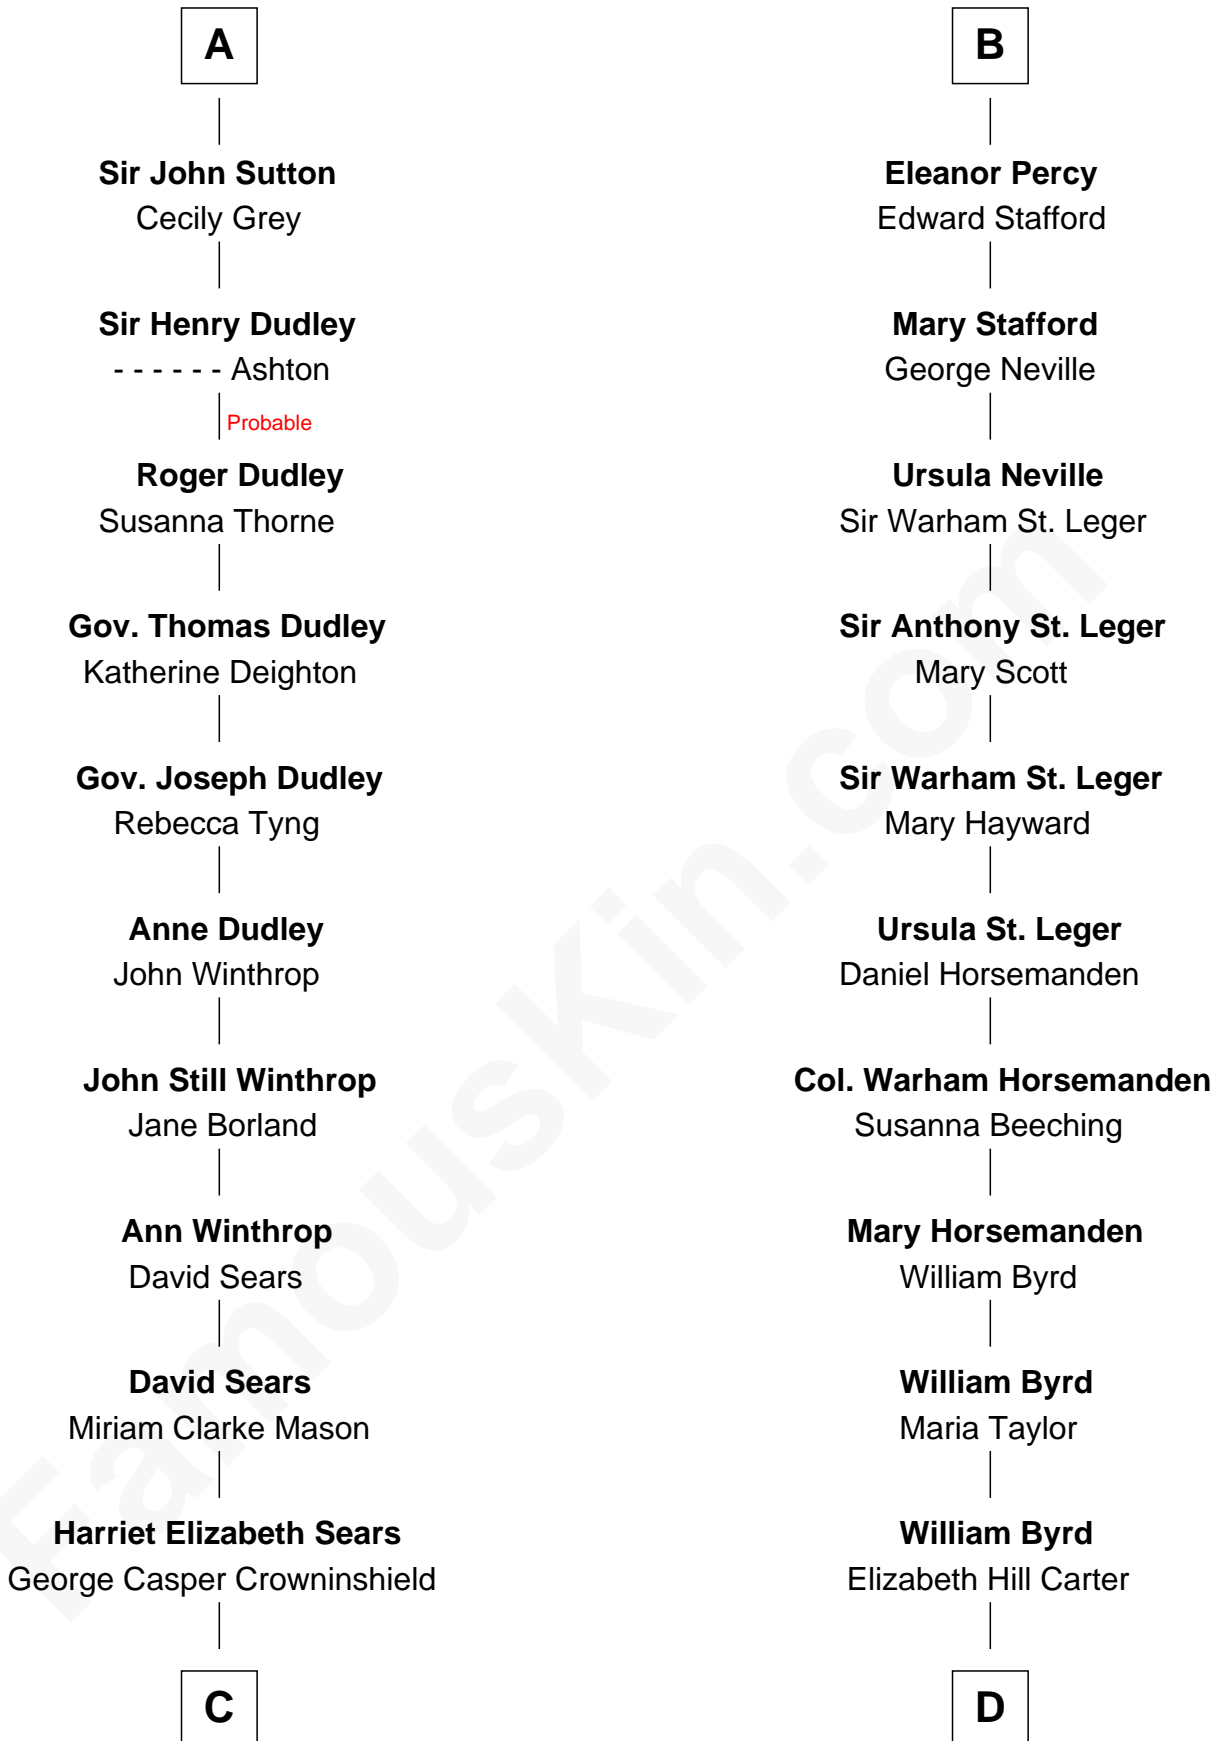

# FamousKin.com Relationship Chart of

**John Adams Morgan**  
1952 Olympic Sailing Gold Medalist

20th cousin 1 time removed of

**Admiral Richard Byrd**  
Polar Explorer

**Sir Patrick de Chaworth**  
Isabella de Beauchamp

**C**

**Frances Cadwallader Crowninshield**

John Quincy Adams

**Charles Francis Adams**

Frances Lovering

**Catherine Frances Lovering Adams**

Henry Sturgis Morgan

**John Adams Morgan**

**Richard Evelyn Byrd**

Eleanor Bolling Flood

**Admiral Richard Byrd**

*Polar Explorer*