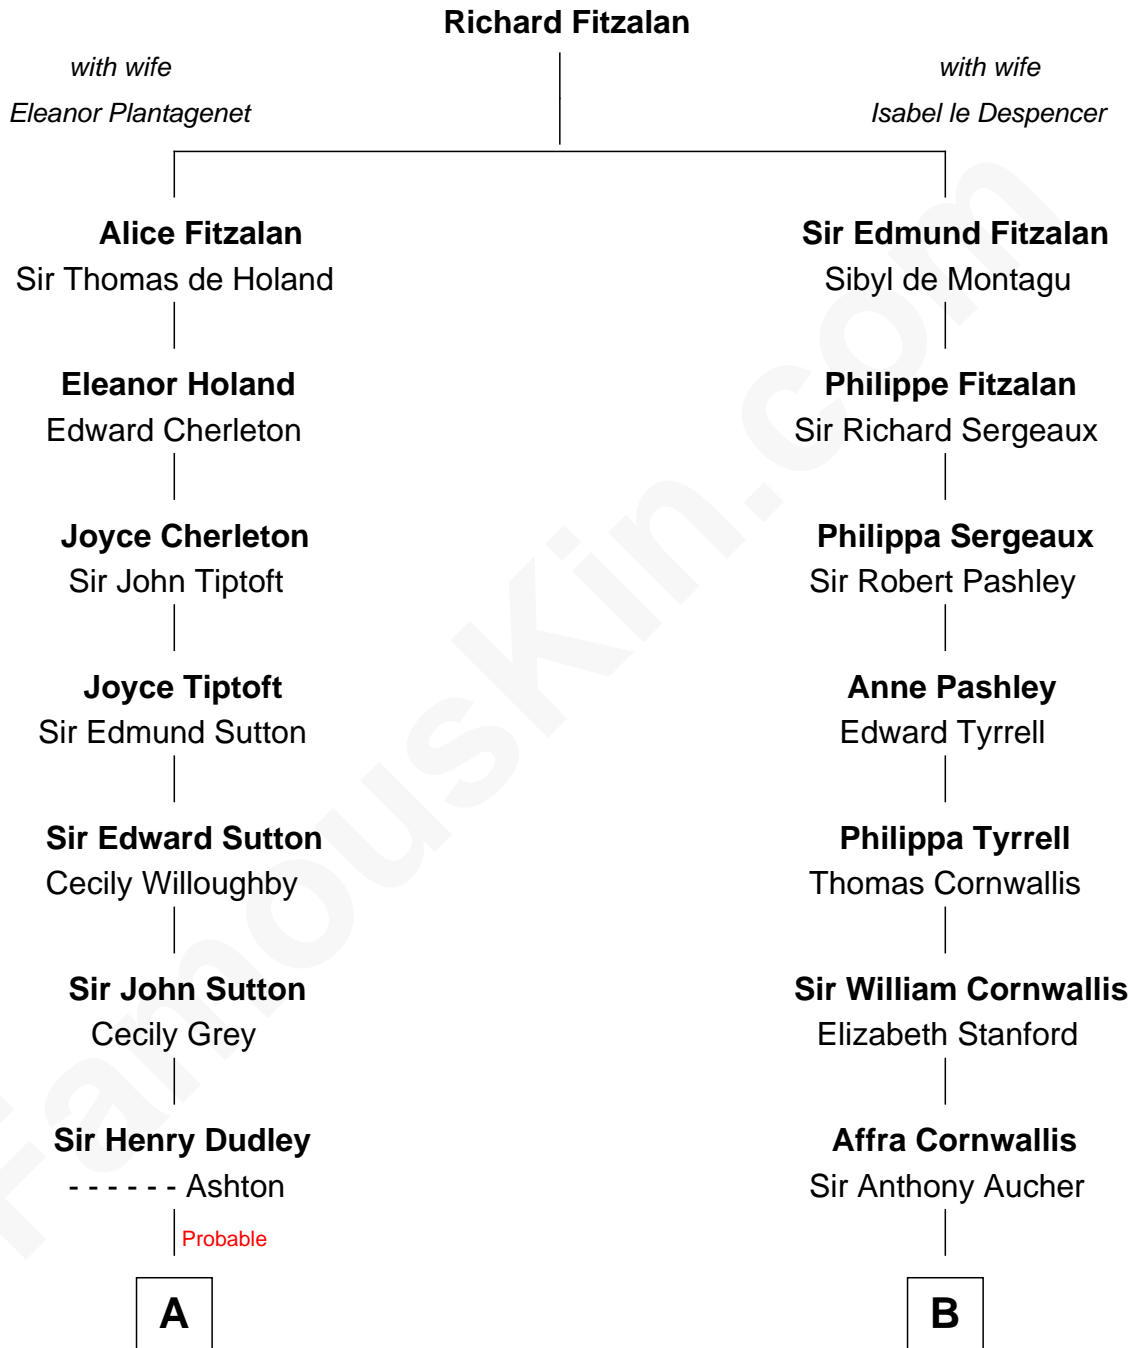

## Relationship Chart of

### John Adams Morgan

1952 Olympic Sailing Gold Medalist

18th cousin 3 times removed of

### Admiral Richard Byrd

Polar Explorer

**C**

**Catherine Frances Lovering Adams**

Henry Sturgis Morgan

**John Adams Morgan**

*Olympic Gold Medalist*

**D**

**Eliza Bolling West**

Dr. Joel Walker Flood

**Col. Henry De La Warr Flood**

Mary Elizabeth Trent

**Joel Walker Flood**

Ella Faulkner

**Eleanor Bolling Flood**

Richard Evelyn Byrd