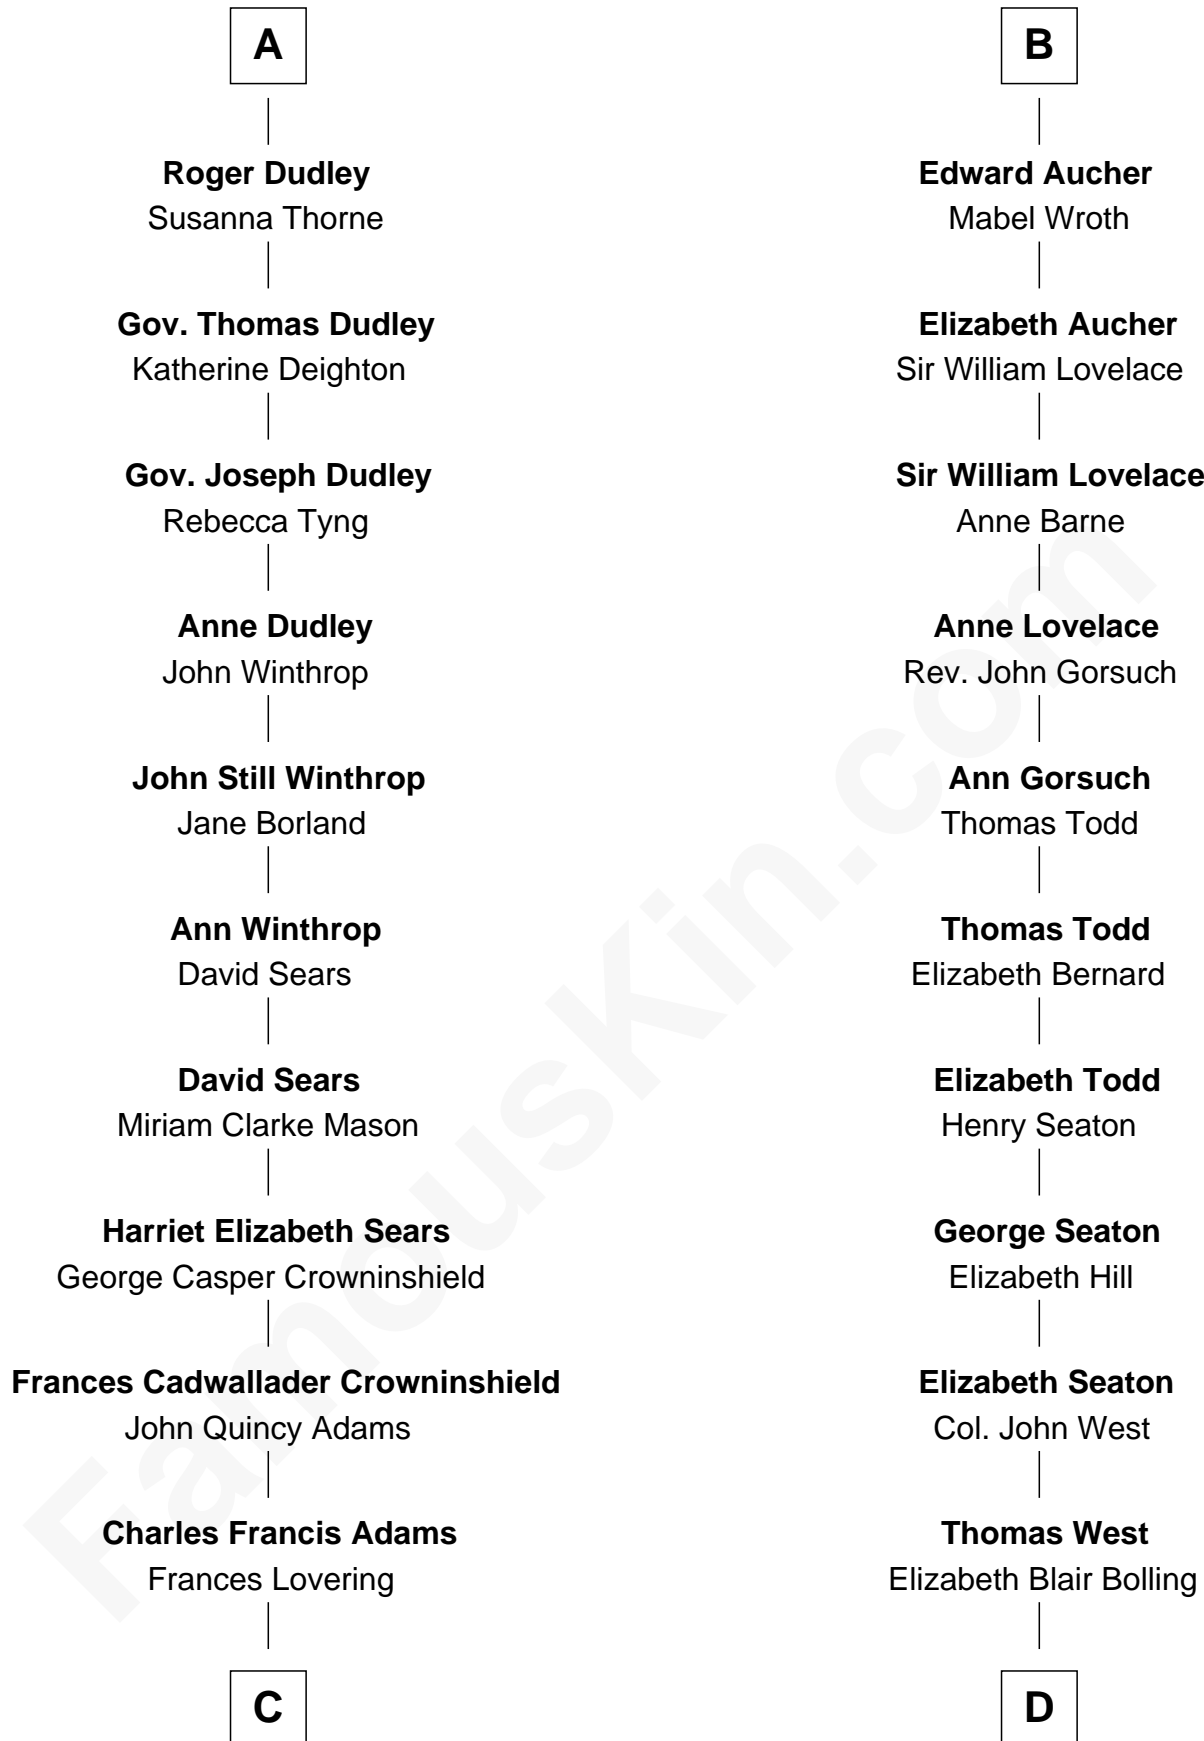

## Relationship Chart of

### John Adams Morgan

1952 Olympic Sailing Gold Medalist

18th cousin 3 times removed of

### Admiral Richard Byrd

Polar Explorer

**C**

**Catherine Frances Lovering Adams**

Henry Sturgis Morgan

**John Adams Morgan**

*Olympic Gold Medalist*

**D**