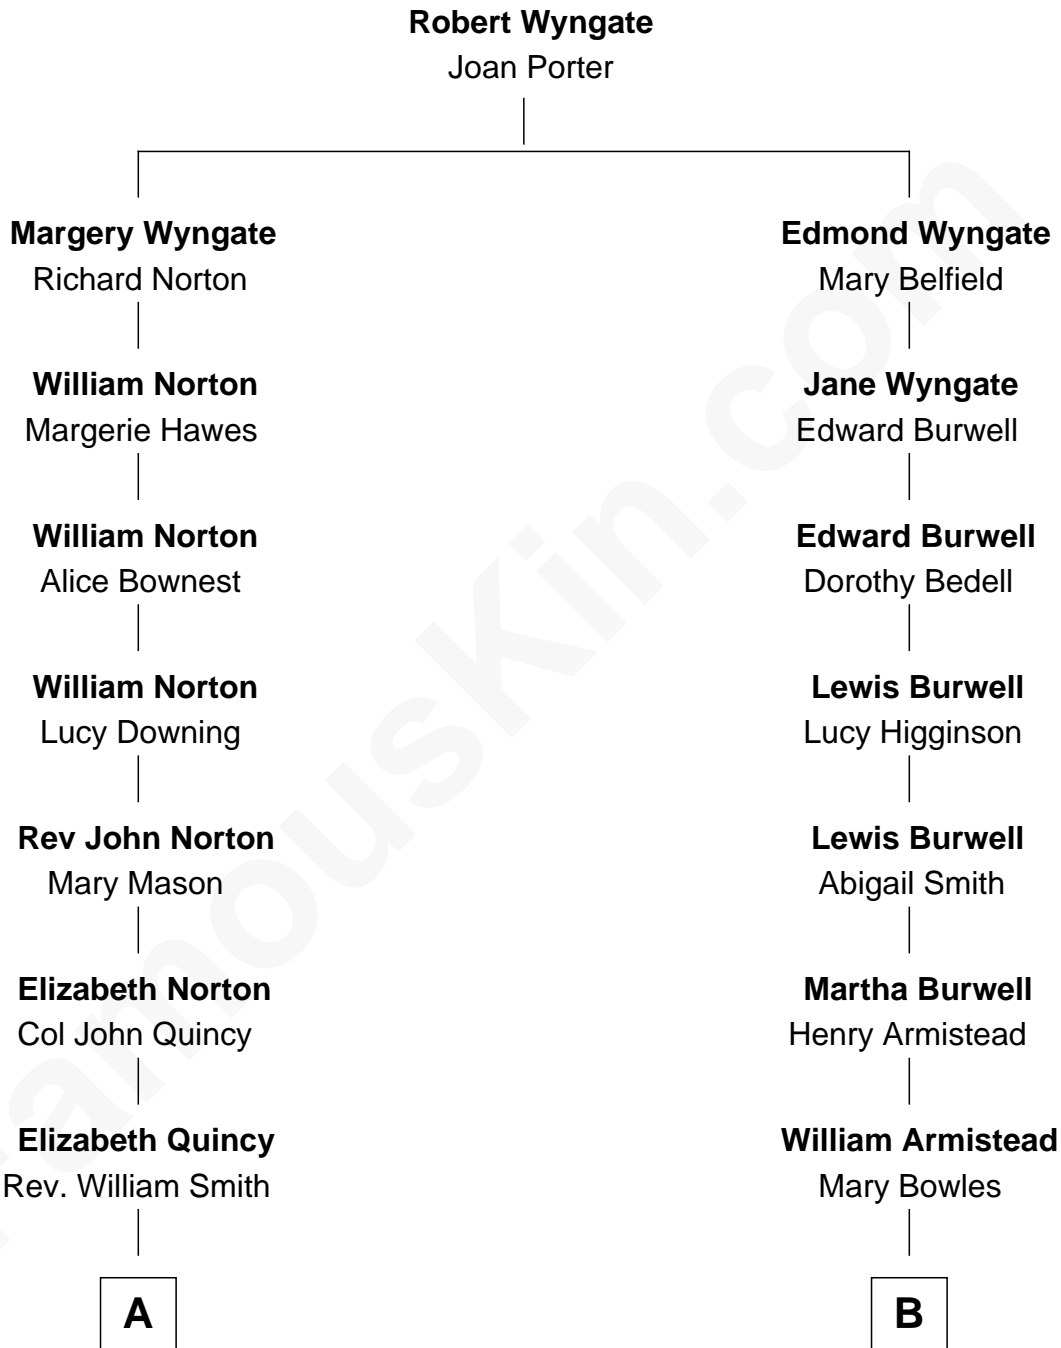

# FamousKin.com

## Relationship Chart of

**John Adams Morgan**  
1952 Olympic Sailing Gold Medalist

11th cousin 2 times removed of

**Admiral Richard Byrd**  
*Polar Explorer*

**A**

**Abigail Quincy Smith**

John Adams

**John Quincy Adams**

Louisa Catherine Johnson

**Charles Francis Adams**

Abigail Brown Brooks

**John Quincy Adams**

Frances Cadwallader Crowninshield

**Charles Francis Adams**

Frances Lovering

**Catherine Frances Lovering Adams**