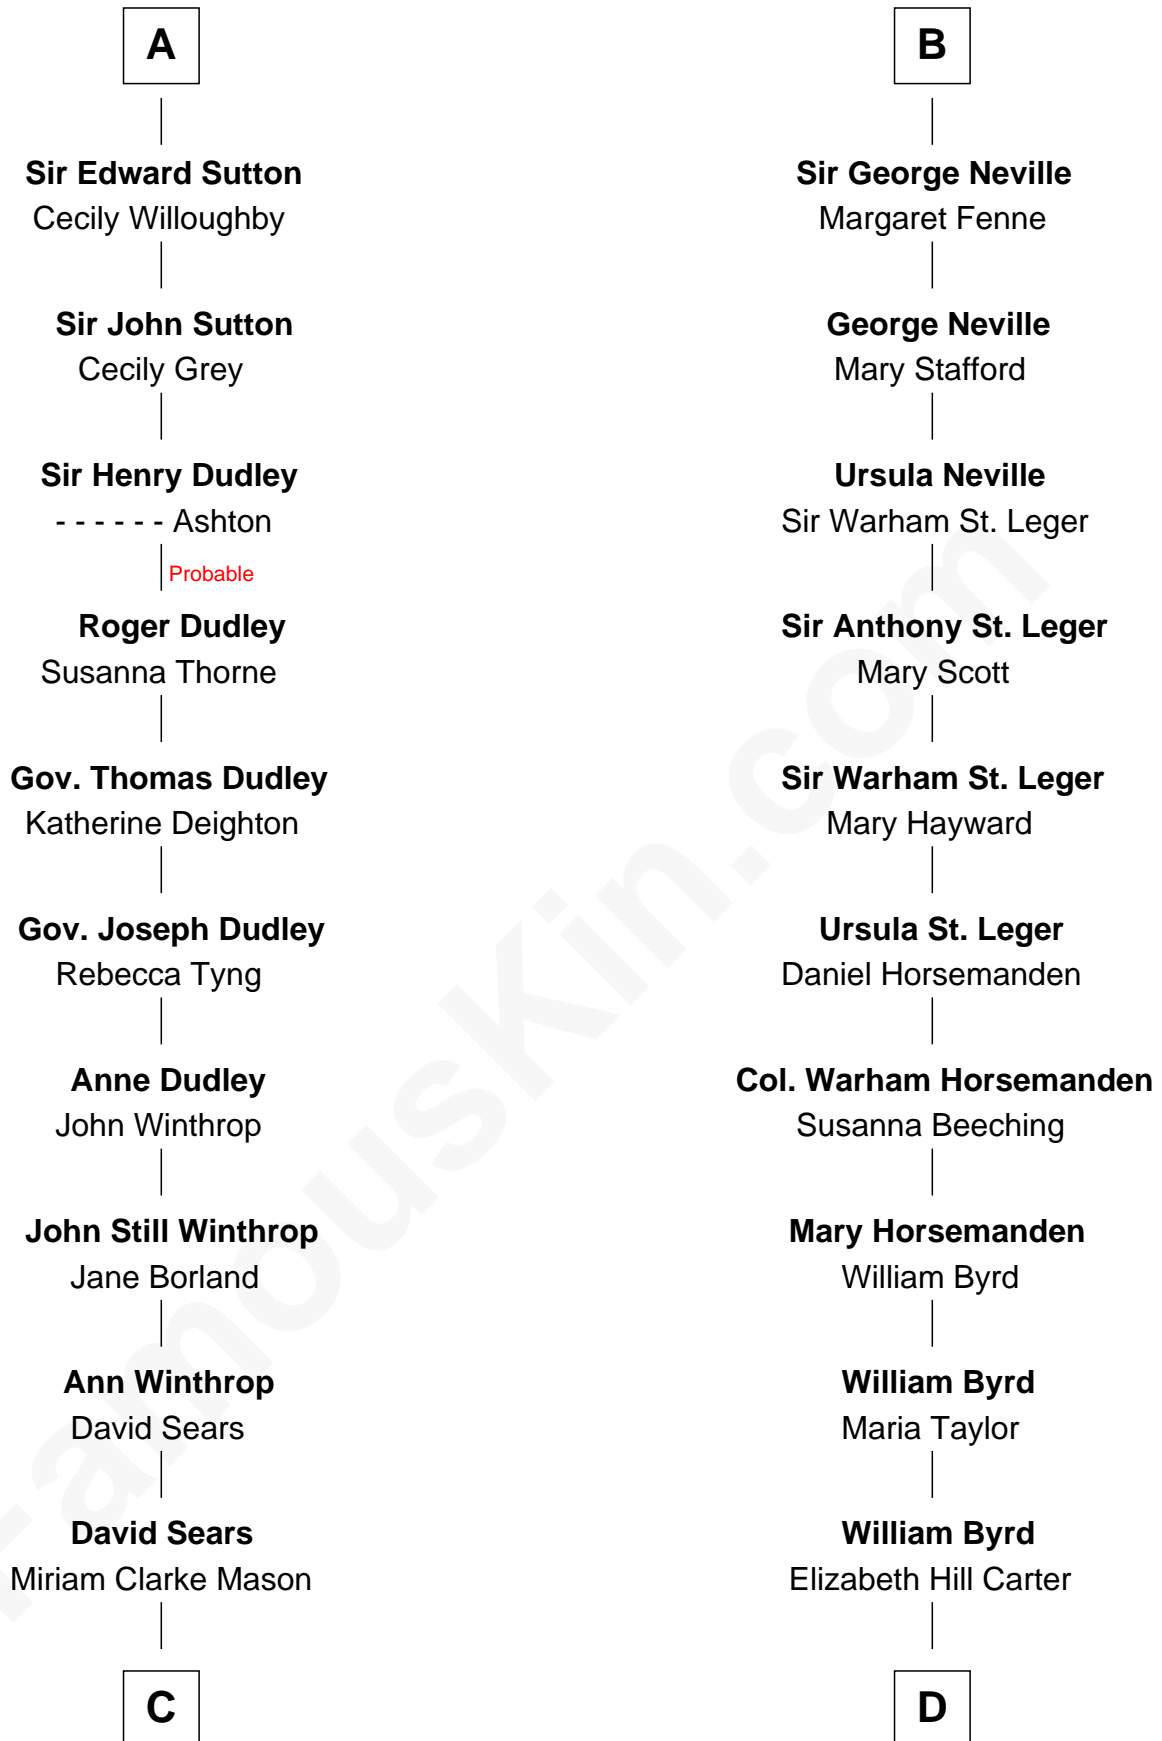

# FamousKin.com Relationship Chart of

**John Adams Morgan**  
*1952 Olympic Sailing Gold Medalist*

21st cousin of

**Admiral Richard Byrd**  
*Polar Explorer*

**Robert I, Count of Artois**  
Matilda of Brabant

**Blanche of Artois**  
Edmund Plantagenet

**Henry Plantagenet**  
Maud de Chaworth

**Eleanor Plantagenet**  
Richard Fitzalan

**Alice Fitzalan**  
Sir Thomas de Holand

**Eleanor Holand**  
Edward Cherleton

**Joyce Cherleton**  
Sir John Tiptoft

**Joyce Tiptoft**  
Sir Edmund Sutton

**A**

**Blanche of Artois**  
King Henry I of Navarre

**Joan of Navarre**  
King Philip IV of France

**Isabella of France**  
Edward II, King of England

**Edward III, King of England**  
Philippa of Hainault

**John of Gaunt**  
Katherine Roet

**Joan Beaufort**  
Sir Ralph Neville

**Sir Edward Neville**  
Elizabeth de Beauchamp

**B**

**C**

**Harriet Elizabeth Sears**  
George Casper Crowninshield