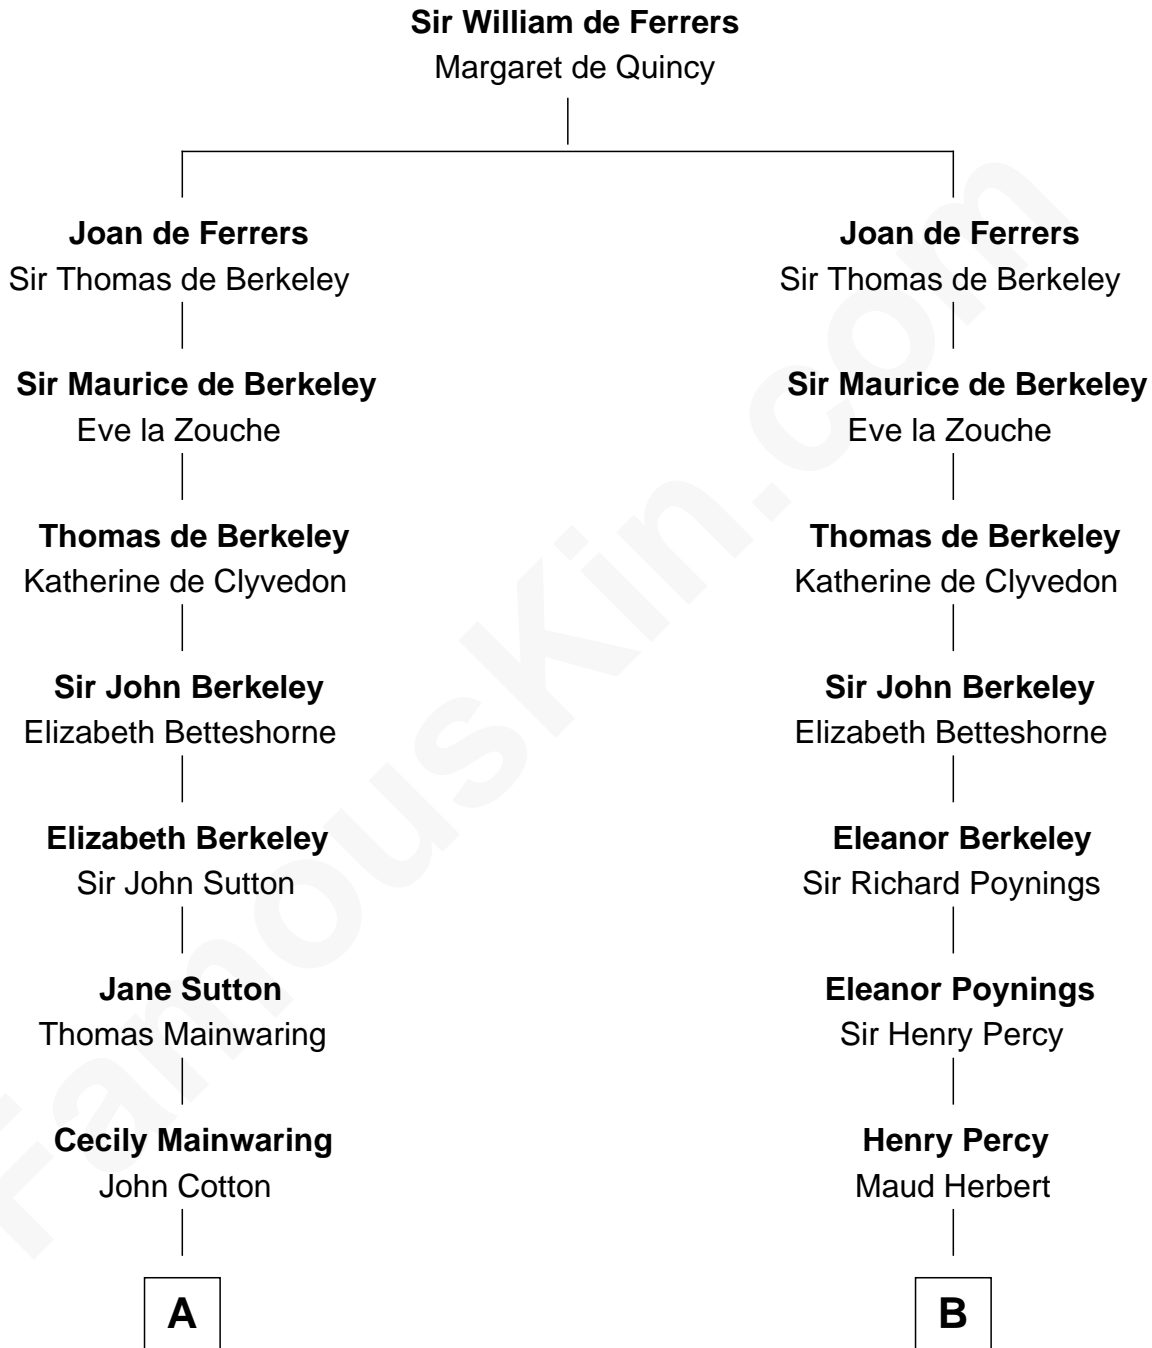

FamousKin.com Relationship Chart of

John Adams Morgan
1952 Olympic Sailing Gold Medalist

20th cousin 1 time removed of

Admiral Richard Byrd
Polar Explorer

C

Frances Louisa Tracy

John Pierpont Morgan

John Pierpont Morgan

Jane Norton Grew

Henry Sturgis Morgan

Catherine Frances Lovering Adams

John Adams Morgan

Olympic Gold Medalist

D

Thomas Taylor Byrd

Mary Armistead

Richard Evelyn Byrd

Anne Harrison

Col. William Byrd

Jane Meriwether Rivers

Richard Evelyn Byrd

Eleanor Bolling Flood

Admiral Richard Byrd

Polar Explorer