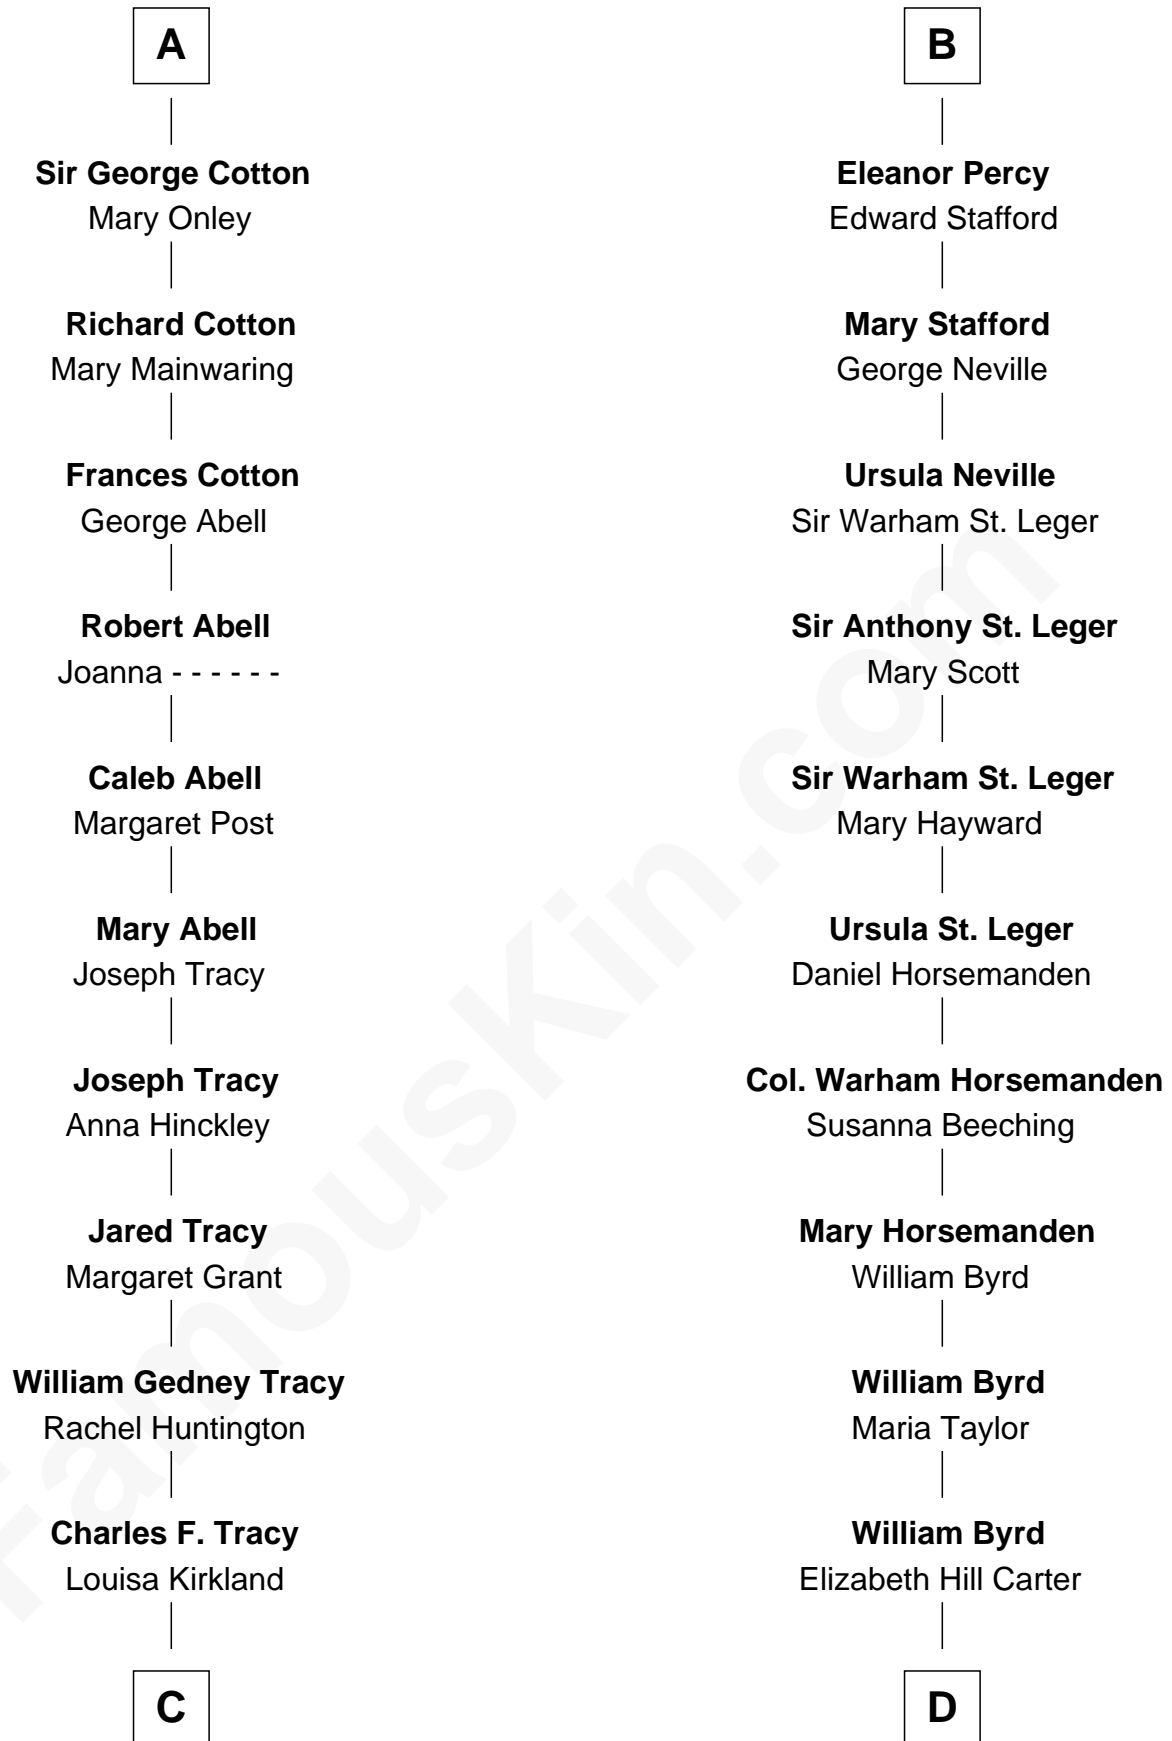

FamousKin.com Relationship Chart of

John Adams Morgan
1952 Olympic Sailing Gold Medalist

20th cousin 1 time removed of

Admiral Richard Byrd
Polar Explorer

C

Frances Louisa Tracy

John Pierpont Morgan

John Pierpont Morgan

Jane Norton Grew

Henry Sturgis Morgan

Catherine Frances Lovering Adams

John Adams Morgan

Olympic Gold Medalist

D

Thomas Taylor Byrd

Mary Armistead

Richard Evelyn Byrd

Anne Harrison

Col. William Byrd

Jane Meriwether Rivers

Richard Evelyn Byrd

Eleanor Bolling Flood

Admiral Richard Byrd

Polar Explorer