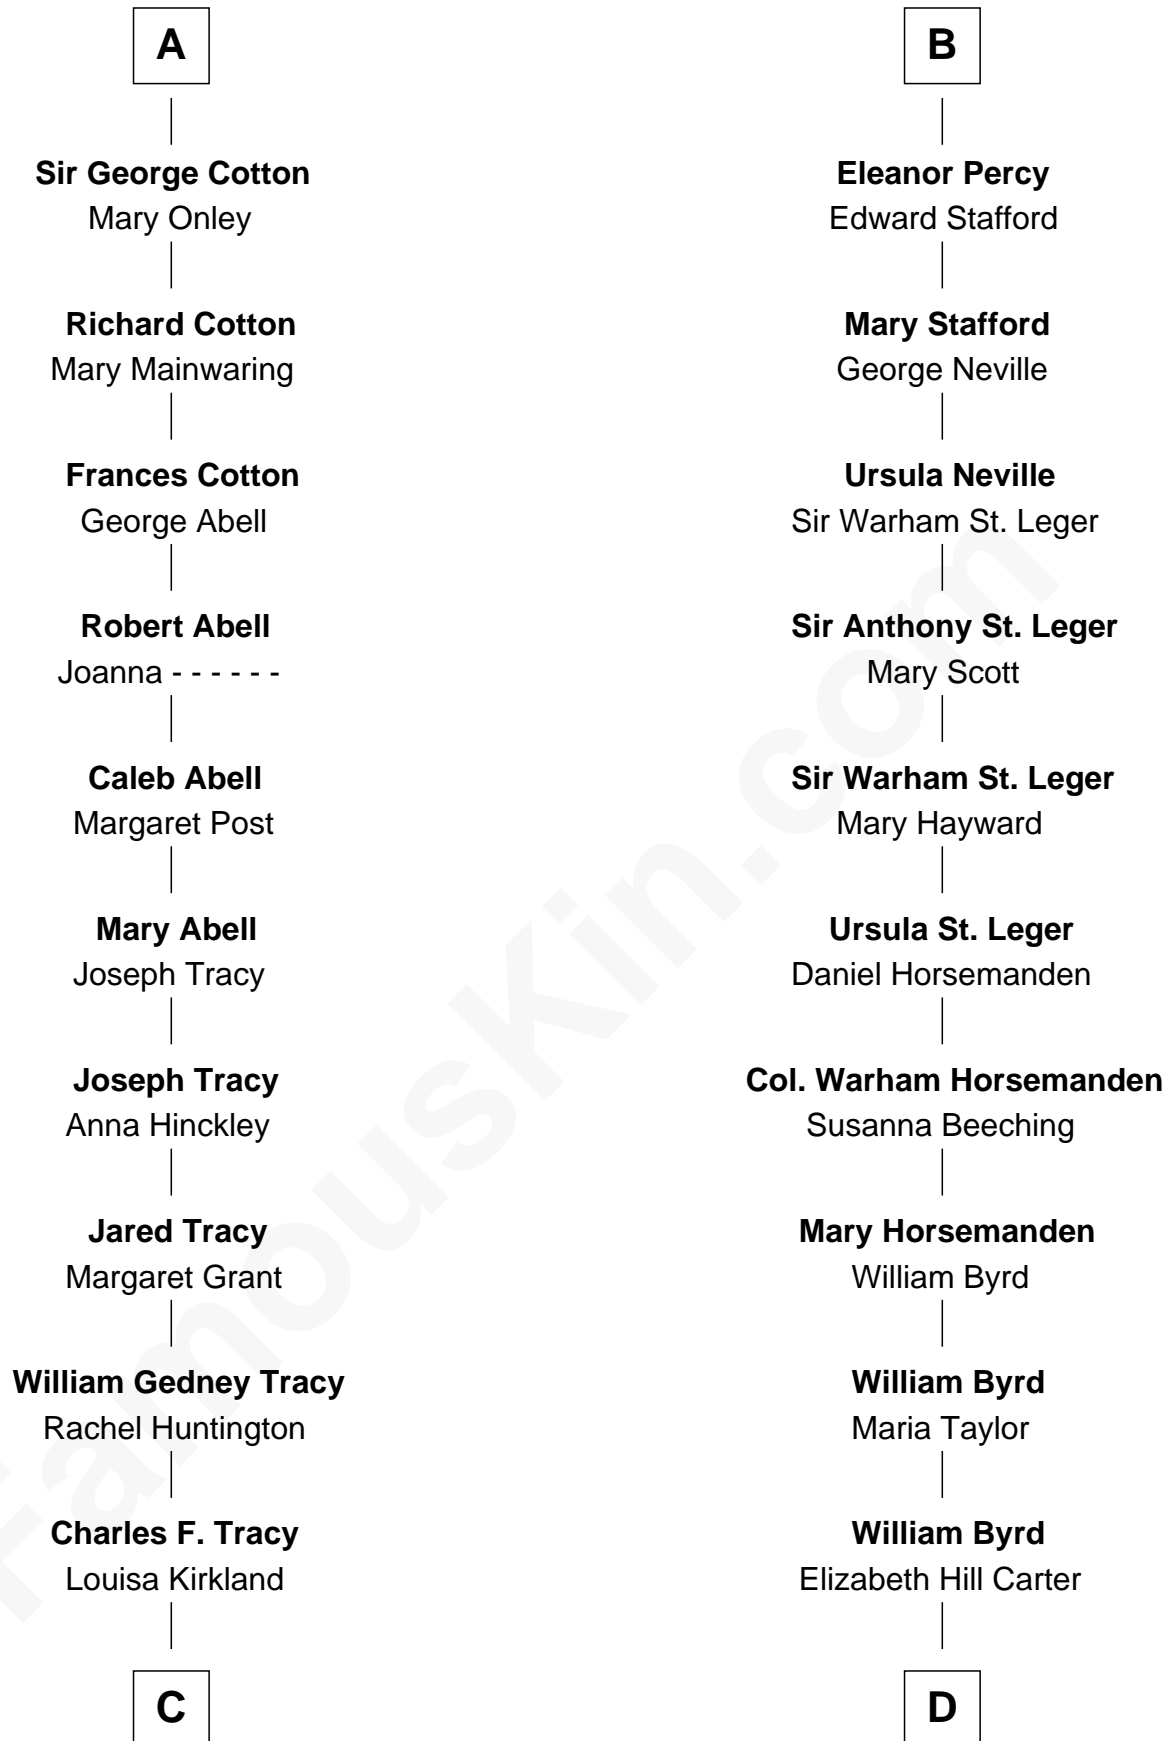

# FamousKin.com Relationship Chart of

**John Adams Morgan**  
1952 Olympic Sailing Gold Medalist

20th cousin 1 time removed of

**Admiral Richard Byrd**  
Polar Explorer

**Sir William de Cantilupe**  
Eve de Braiose

**C**

**Frances Louisa Tracy**

John Pierpont Morgan

**John Pierpont Morgan**

Jane Norton Grew

**Henry Sturgis Morgan**

Catherine Frances Lovering Adams

**John Adams Morgan**

**Richard Evelyn Byrd**

Eleanor Bolling Flood

**Admiral Richard Byrd**

*Polar Explorer*