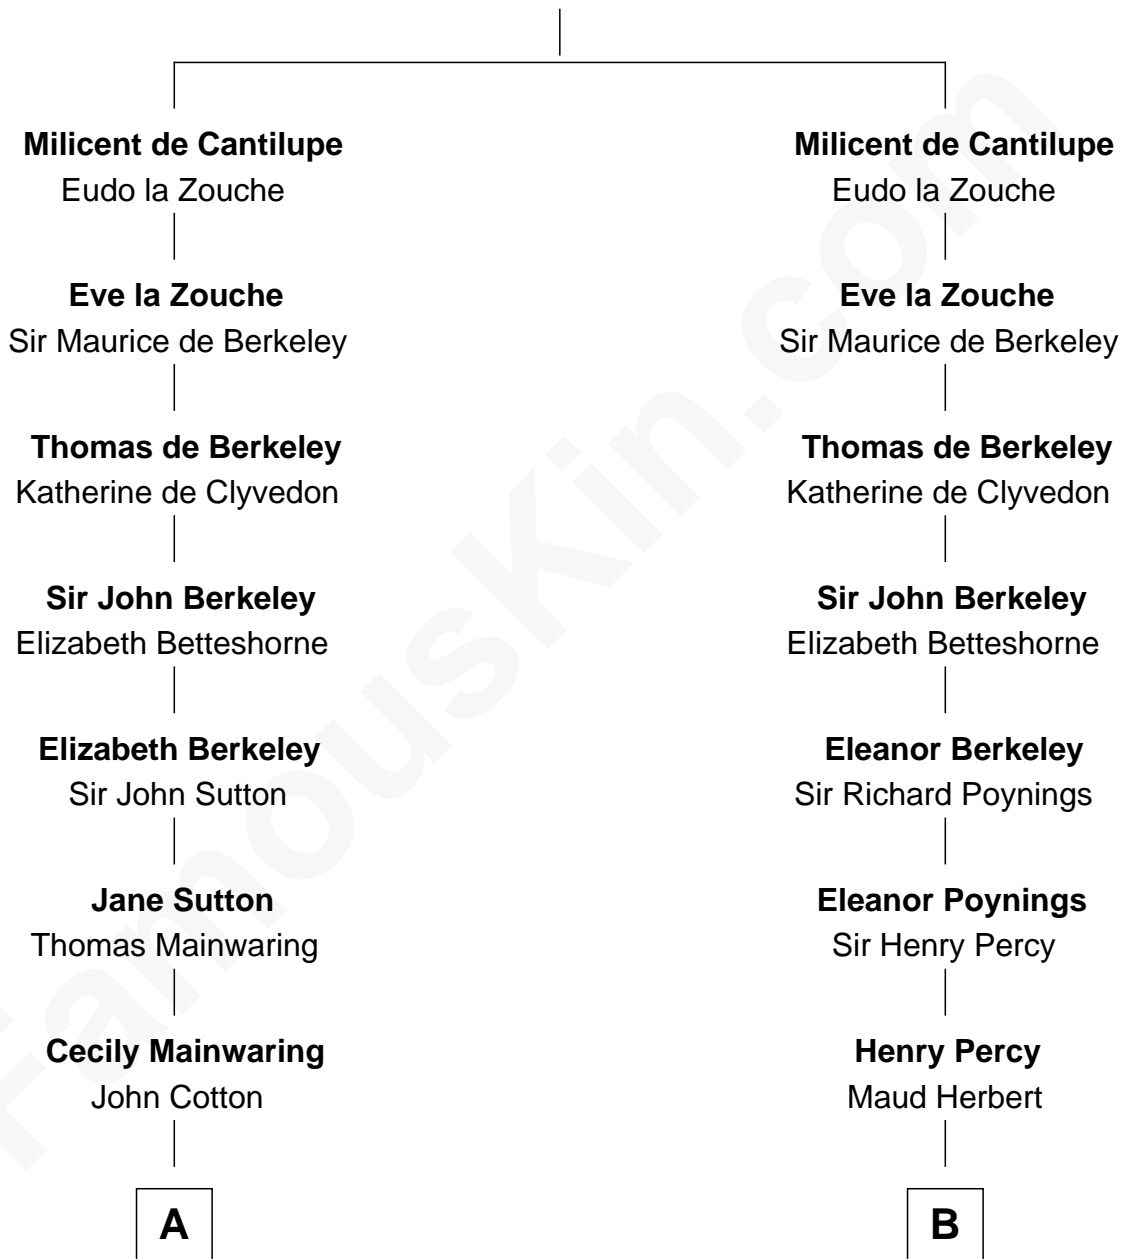

# FamousKin.com Relationship Chart of

**John Adams Morgan**  
1952 Olympic Sailing Gold Medalist

20th cousin 1 time removed of

**Admiral Richard Byrd**  
Polar Explorer

**Sir William de Cantilupe**  
Eve de Braiose

**C**

**Frances Louisa Tracy**

John Pierpont Morgan

**John Pierpont Morgan**

Jane Norton Grew

**Henry Sturgis Morgan**

Catherine Frances Lovering Adams

**John Adams Morgan**

**Richard Evelyn Byrd**

Eleanor Bolling Flood

**Admiral Richard Byrd**

*Polar Explorer*