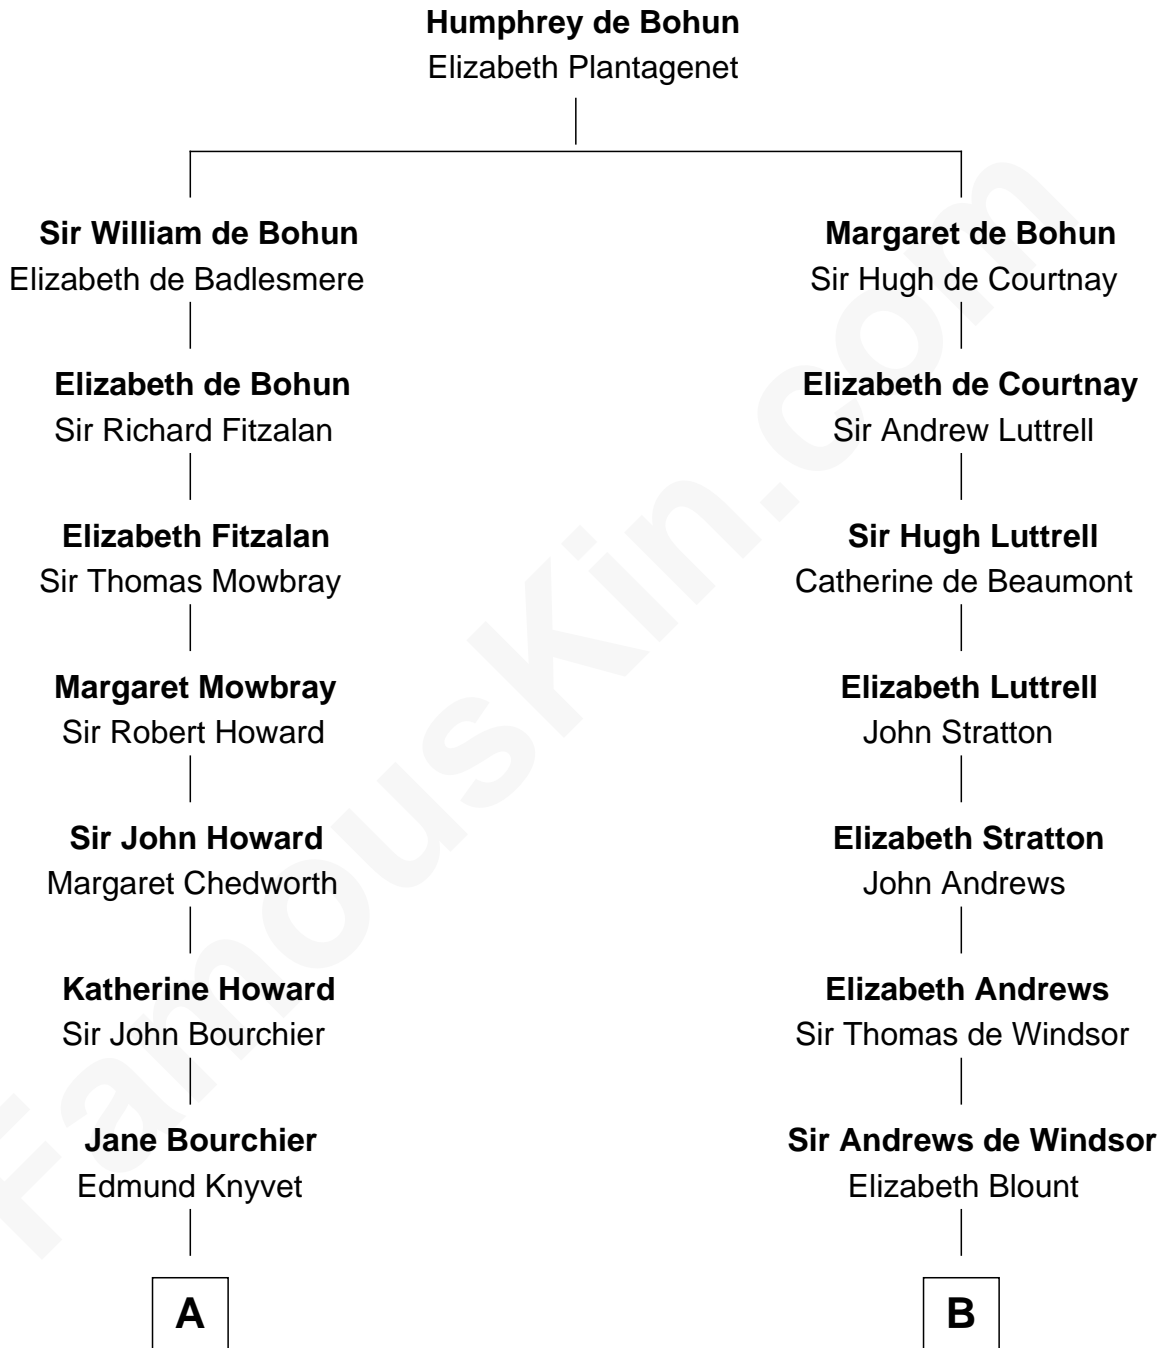

FamousKin.com

Relationship Chart of

John Adams Morgan

1952 Olympic Sailing Gold Medalist

18th cousin 2 times removed of

Admiral Richard Byrd
Polar Explorer

C

John Quincy Adams
Frances Cadwallader Crowninshield

Charles Francis Adams
Frances Lovering

Catherine Frances Lovering Adams
Henry Sturgis Morgan

John Adams Morgan
Olympic Gold Medalist

D

Richard Evelyn Byrd
Eleanor Bolling Flood

Admiral Richard Byrd
Polar Explorer