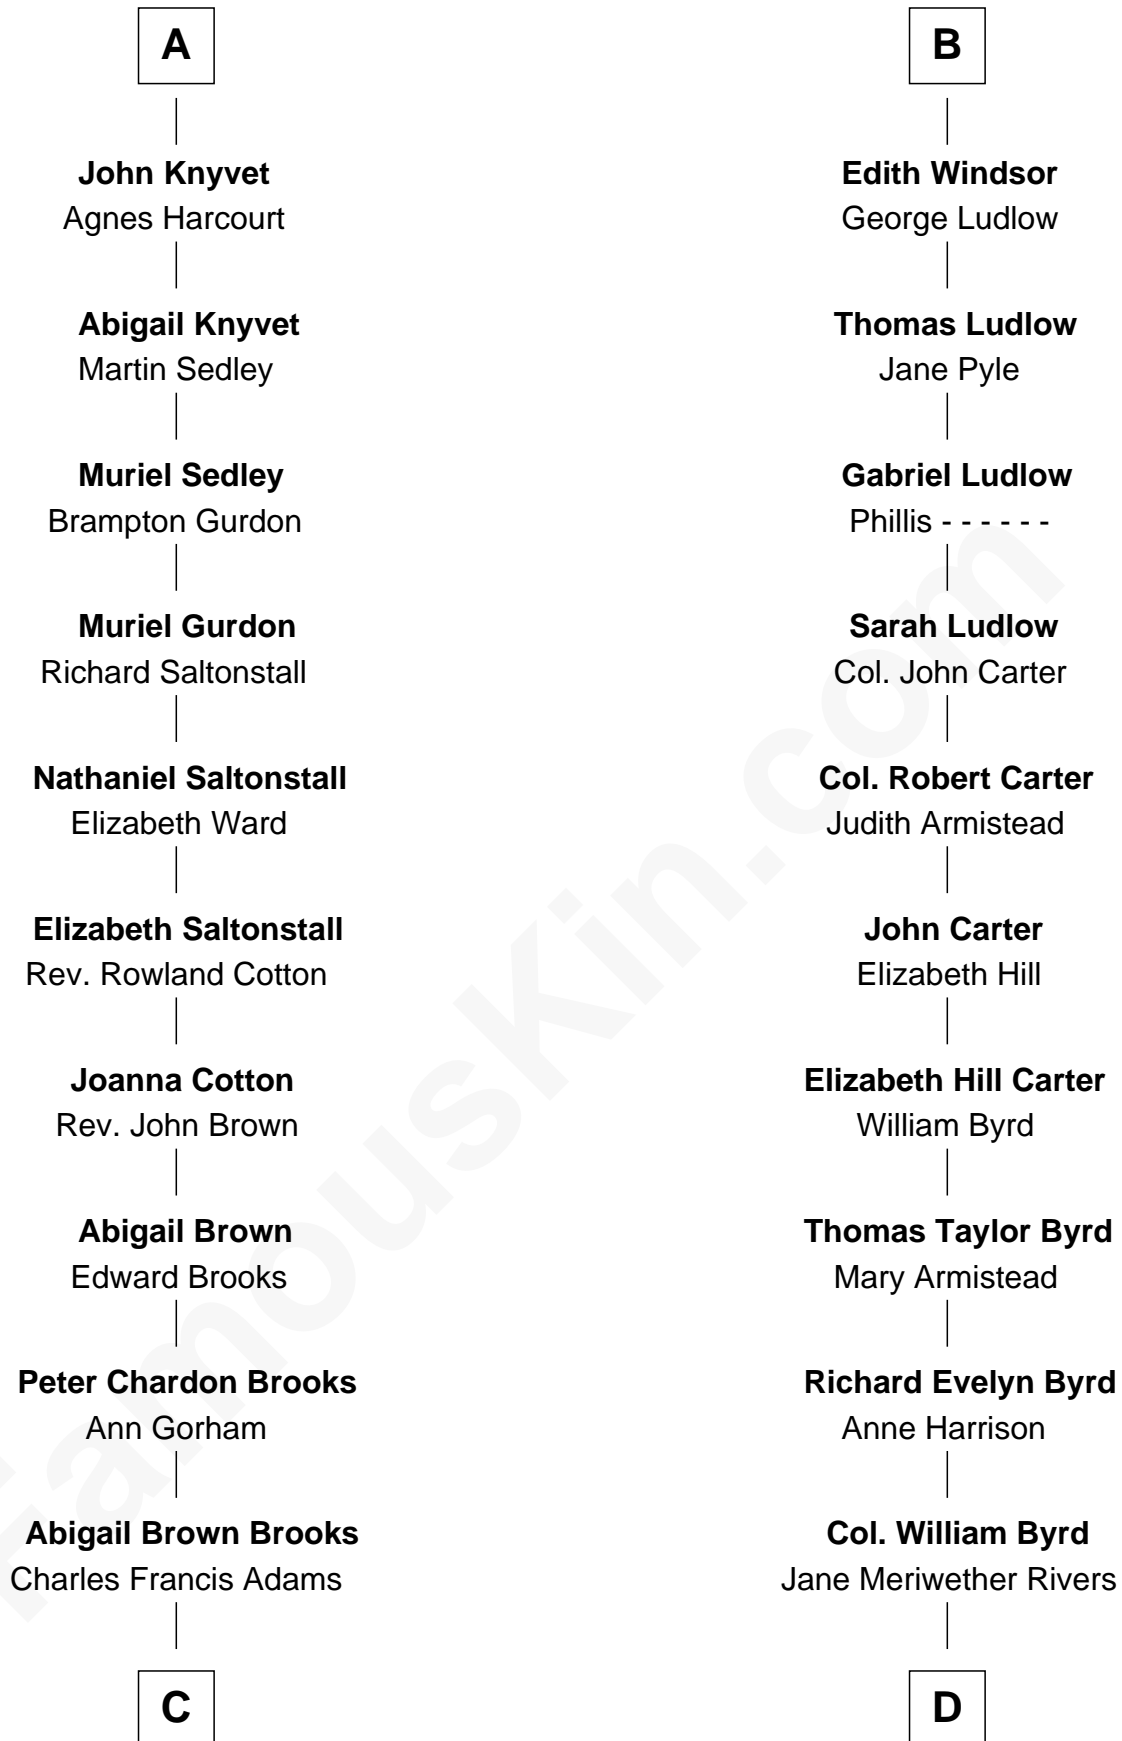

FamousKin.com

Relationship Chart of

John Adams Morgan

1952 Olympic Sailing Gold Medalist

18th cousin 2 times removed of

Admiral Richard Byrd
Polar Explorer

C

John Quincy Adams
Frances Cadwallader Crowninshield

Charles Francis Adams
Frances Lovering

Catherine Frances Lovering Adams
Henry Sturgis Morgan

John Adams Morgan
Olympic Gold Medalist

D

Richard Evelyn Byrd
Eleanor Bolling Flood

Admiral Richard Byrd
Polar Explorer