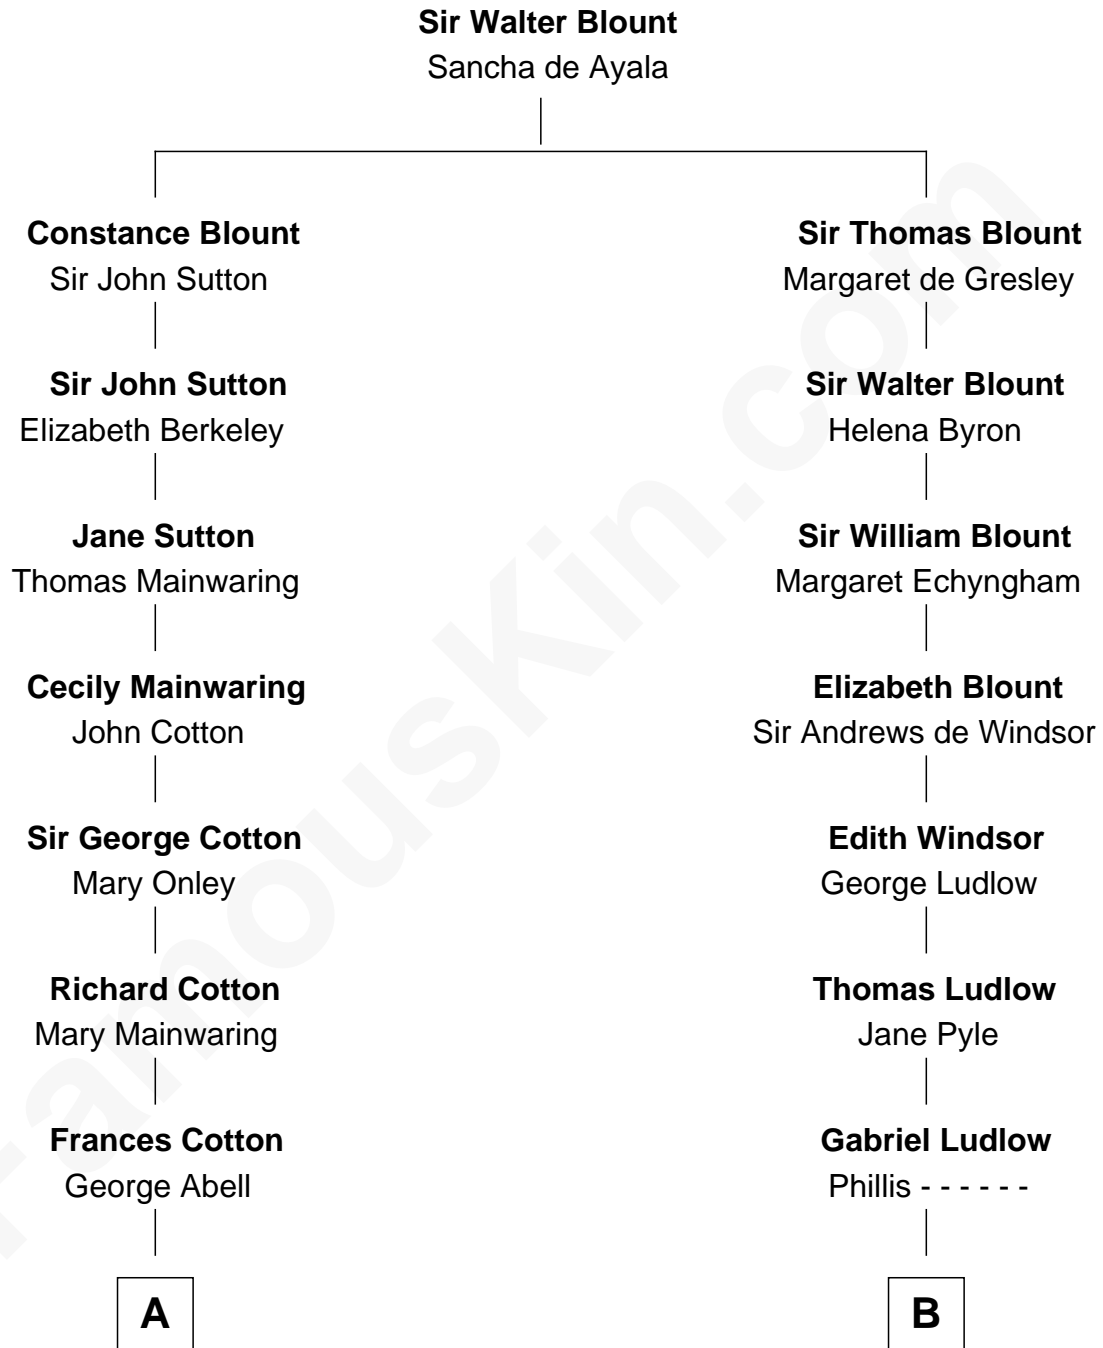

# FamousKin.com Relationship Chart of John Adams Morgan

1952 Olympic Sailing Gold Medalist

11th cousin 6 times removed of

**Thomas Nelson**

Signer of the Declaration of Independence

**A**

**Robert Abell**  
Joanna - - - - -

**Caleb Abell**  
Margaret Post

**Mary Abell**  
Joseph Tracy

**Joseph Tracy**  
Anna Hinckley

**Jared Tracy**  
Margaret Grant

**William Gedney Tracy**  
Rachel Huntington

**Charles F. Tracy**  
Louisa Kirkland