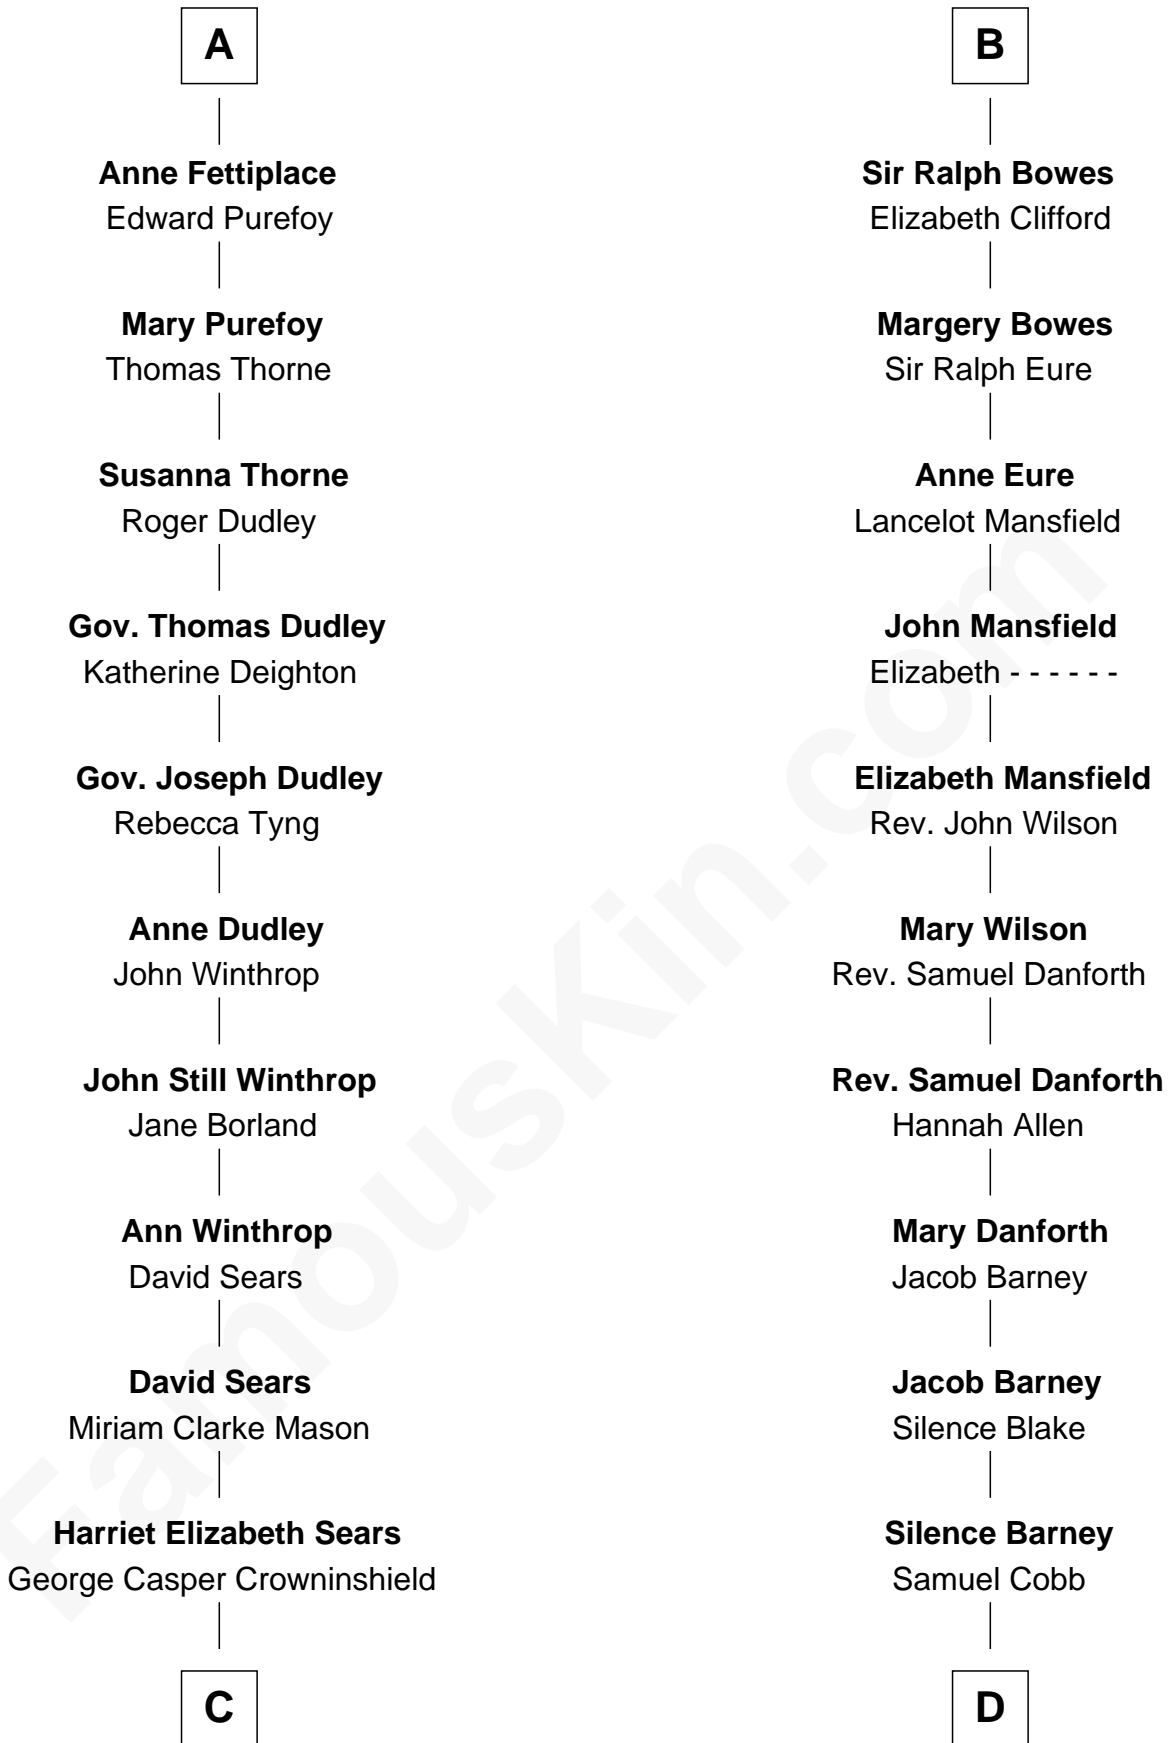

FamousKin.com Relationship Chart of

John Adams Morgan

1952 Olympic Sailing Gold Medalist

20th cousin 1 time removed of

Sandra Day O'Connor

First Female U.S. Supreme Court Justice

C

Frances Cadwallader Crowninshield

John Quincy Adams

Charles Francis Adams

Frances Lovering

Catherine Frances Lovering Adams

Henry Sturgis Morgan

John Adams Morgan

Olympic Gold Medalist

D

Lettice Carlyle Cobb

Luke Day

Hollis Day

Eliza L. Flanders

Henry Clay Day

Alice Edith Hilton

Henry R. Day

Ada Mae Wilkey