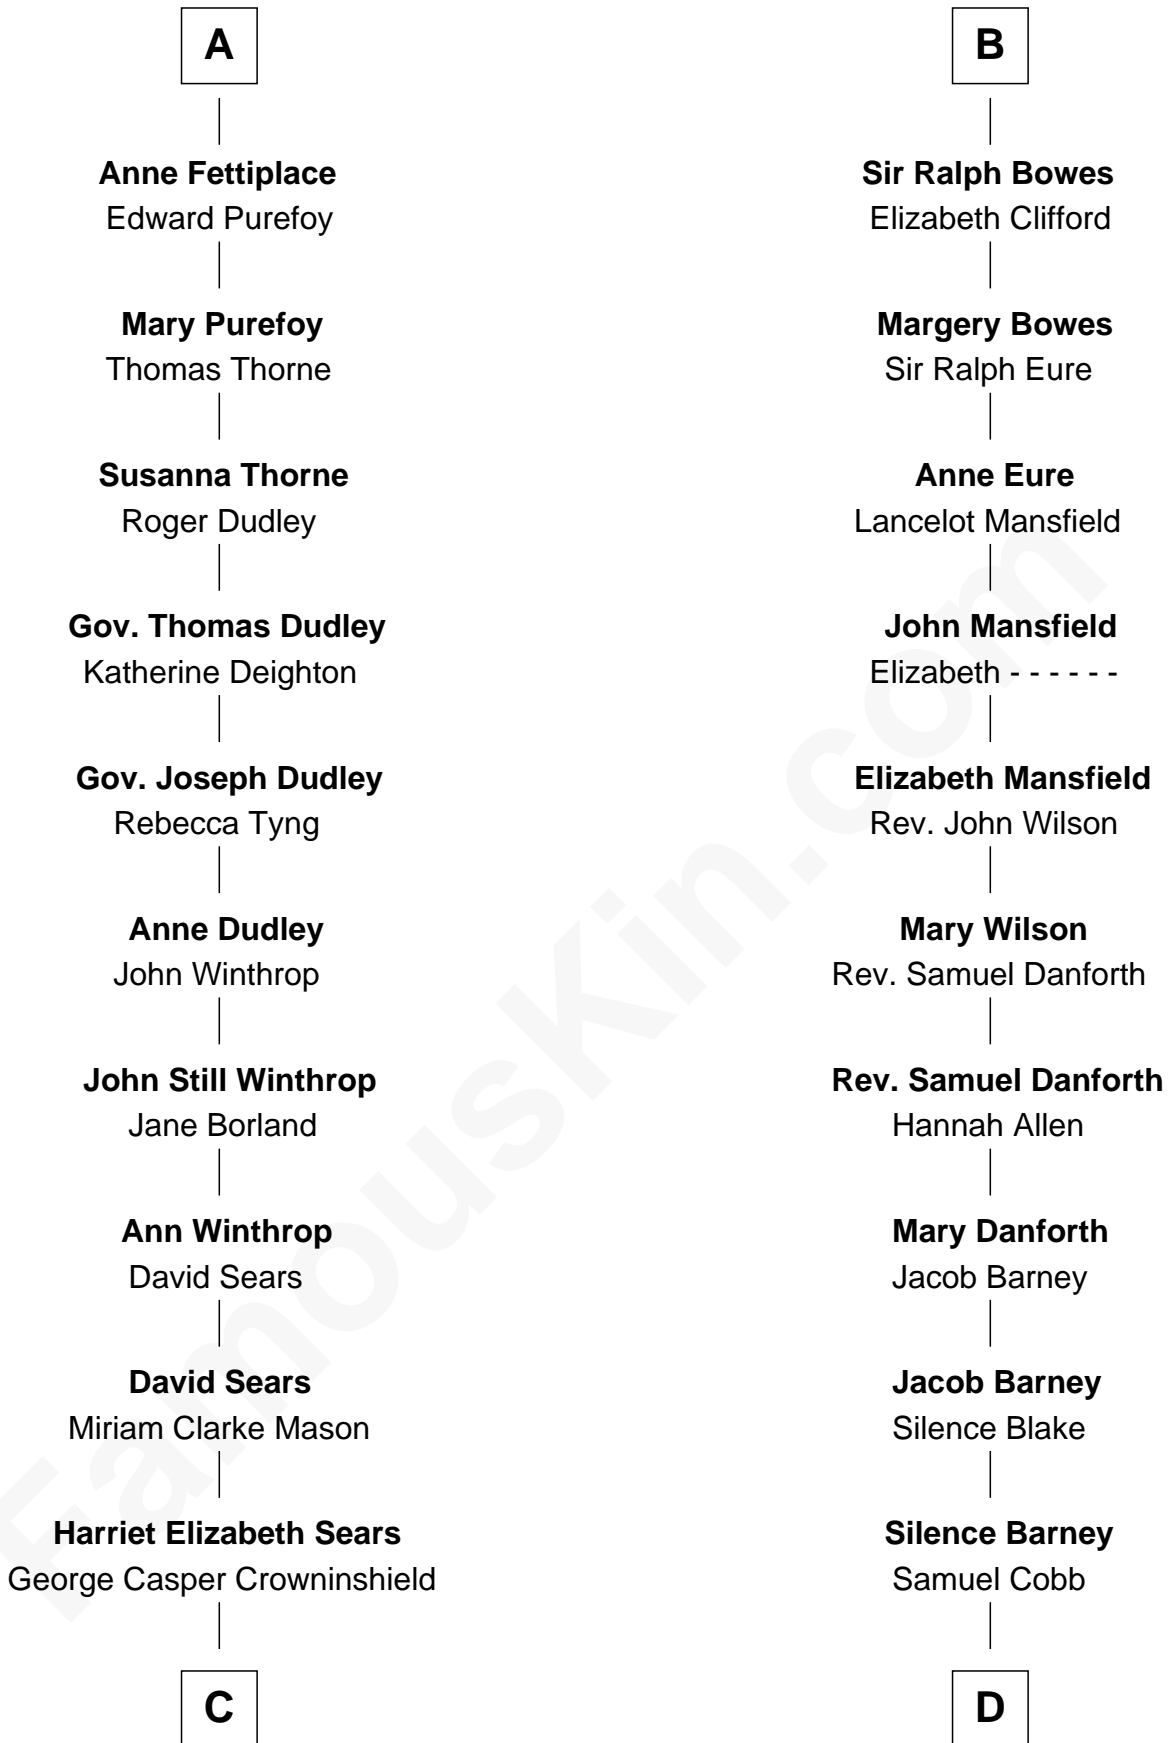

# FamousKin.com Relationship Chart of John Adams Morgan

1952 Olympic Sailing Gold Medalist

20th cousin 1 time removed of

**Sandra Day O'Connor**

First Female U.S. Supreme Court Justice

**C**

**Frances Cadwallader Crowninshield**

John Quincy Adams

**Charles Francis Adams**

Frances Lovering

**Catherine Frances Lovering Adams**

Henry Sturgis Morgan

**John Adams Morgan**

*Olympic Gold Medalist*

**D**

**Lettice Carlyle Cobb**

Luke Day

**Hollis Day**

Eliza L. Flanders

**Henry Clay Day**

Alice Edith Hilton

**Henry R. Day**

Ada Mae Wilkey