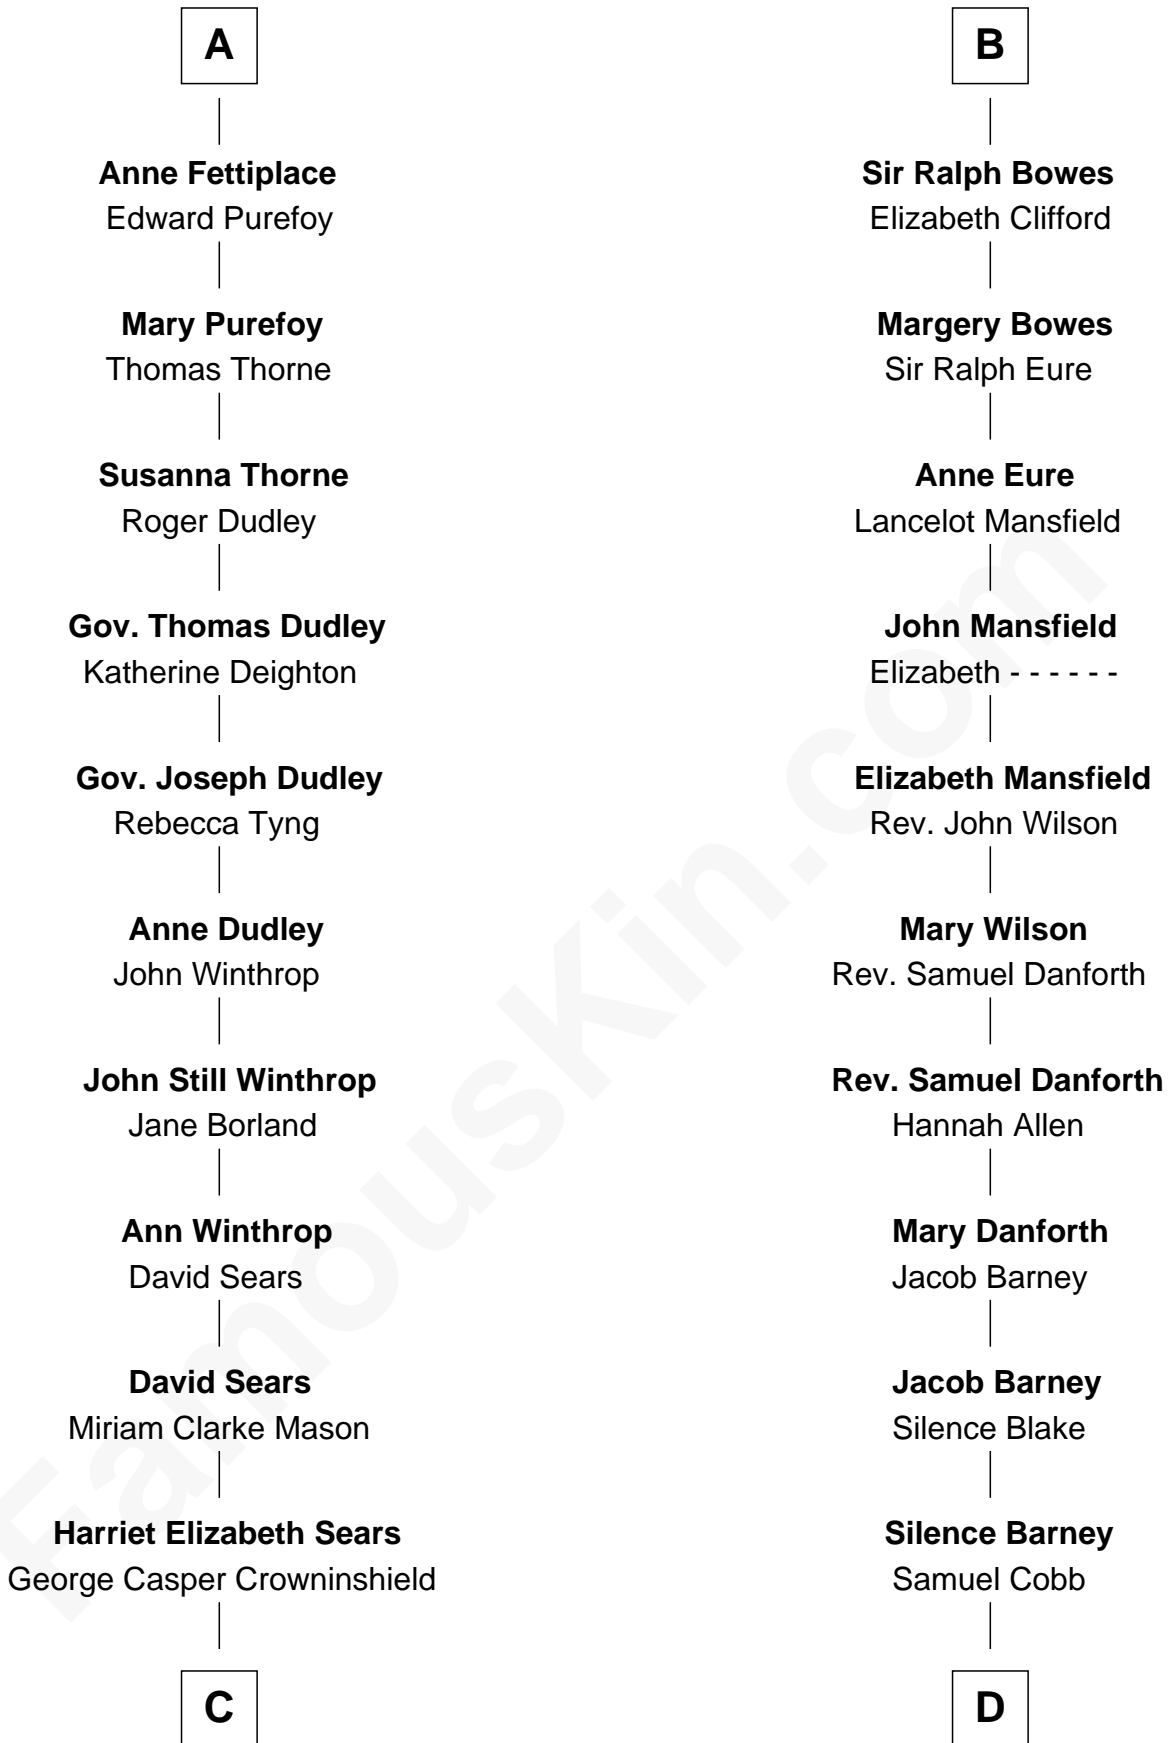

# FamousKin.com Relationship Chart of John Adams Morgan

1952 Olympic Sailing Gold Medalist

20th cousin 1 time removed of

**Sandra Day O'Connor**

First Female U.S. Supreme Court Justice

Sir Thomas de Furnival

**C**

**Frances Cadwallader Crowninshield**

John Quincy Adams

**Charles Francis Adams**

Frances Lovering

**Catherine Frances Lovering Adams**

Henry Sturgis Morgan

**John Adams Morgan**

*Olympic Gold Medalist*

**D**

**Lettice Carlyle Cobb**

Luke Day

**Hollis Day**

Eliza L. Flanders

**Henry Clay Day**

Alice Edith Hilton