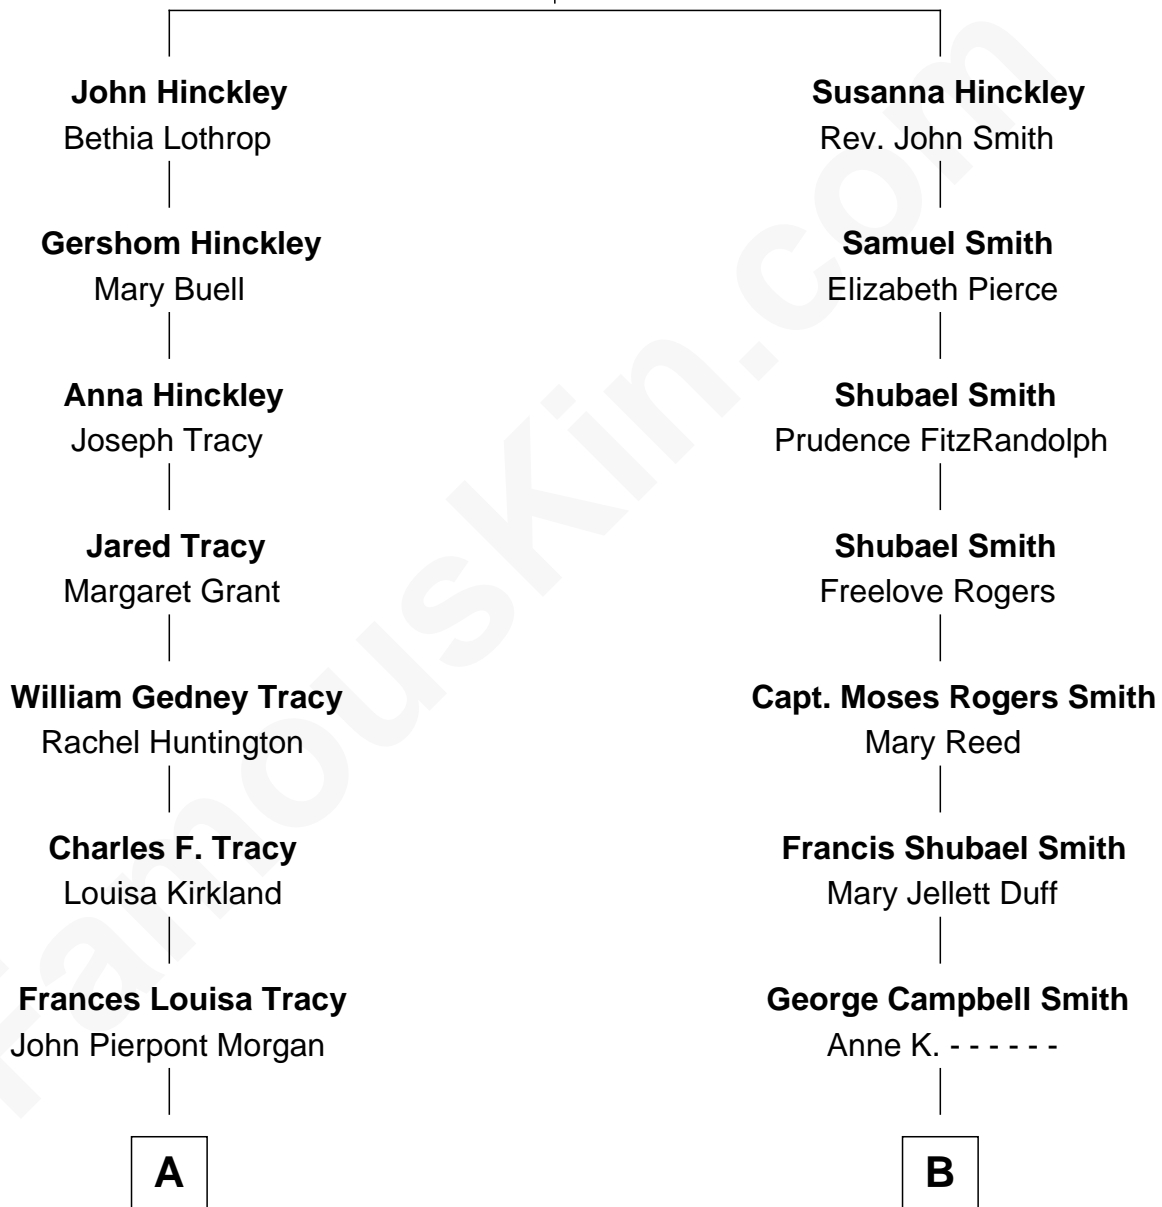

FamousKin.com

Relationship Chart of

John Adams Morgan

1952 Olympic Sailing Gold Medalist

9th cousin of

Kevin Bacon
Movie Actor

Samuel Hinckley
Sarah Soole

A

John Pierpont Morgan

Jane Norton Grew

Henry Sturgis Morgan

Catherine Frances Lovering Adams

John Adams Morgan

Olympic Gold Medalist

B

Dorothy F. Smith