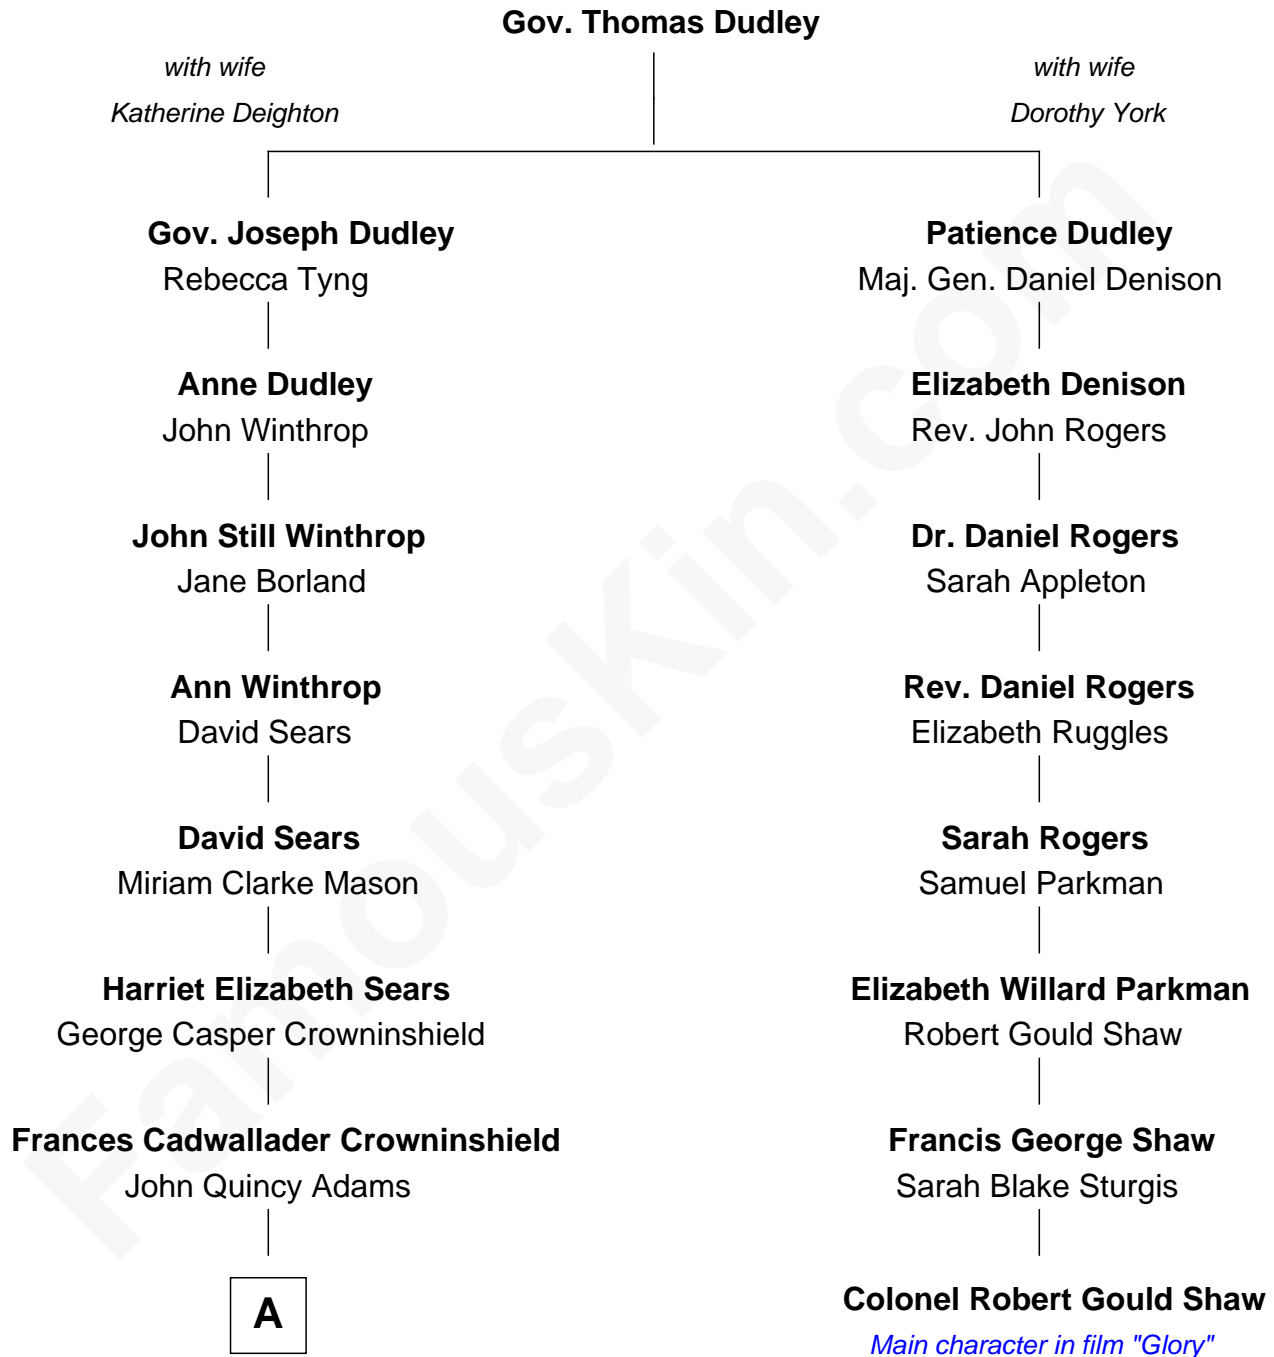

FamousKin.com Relationship Chart of John Adams Morgan

1952 Olympic Sailing Gold Medalist

7th cousin 2 times removed of

Colonel Robert Gould Shaw

U.S. Civil War leader of film "Glory" fame

A

A

—
Charles Francis Adams

Frances Lovering

—
Catherine Frances Lovering Adams

Henry Sturgis Morgan

—
John Adams Morgan

Olympic Gold Medalist

FamousKin.com