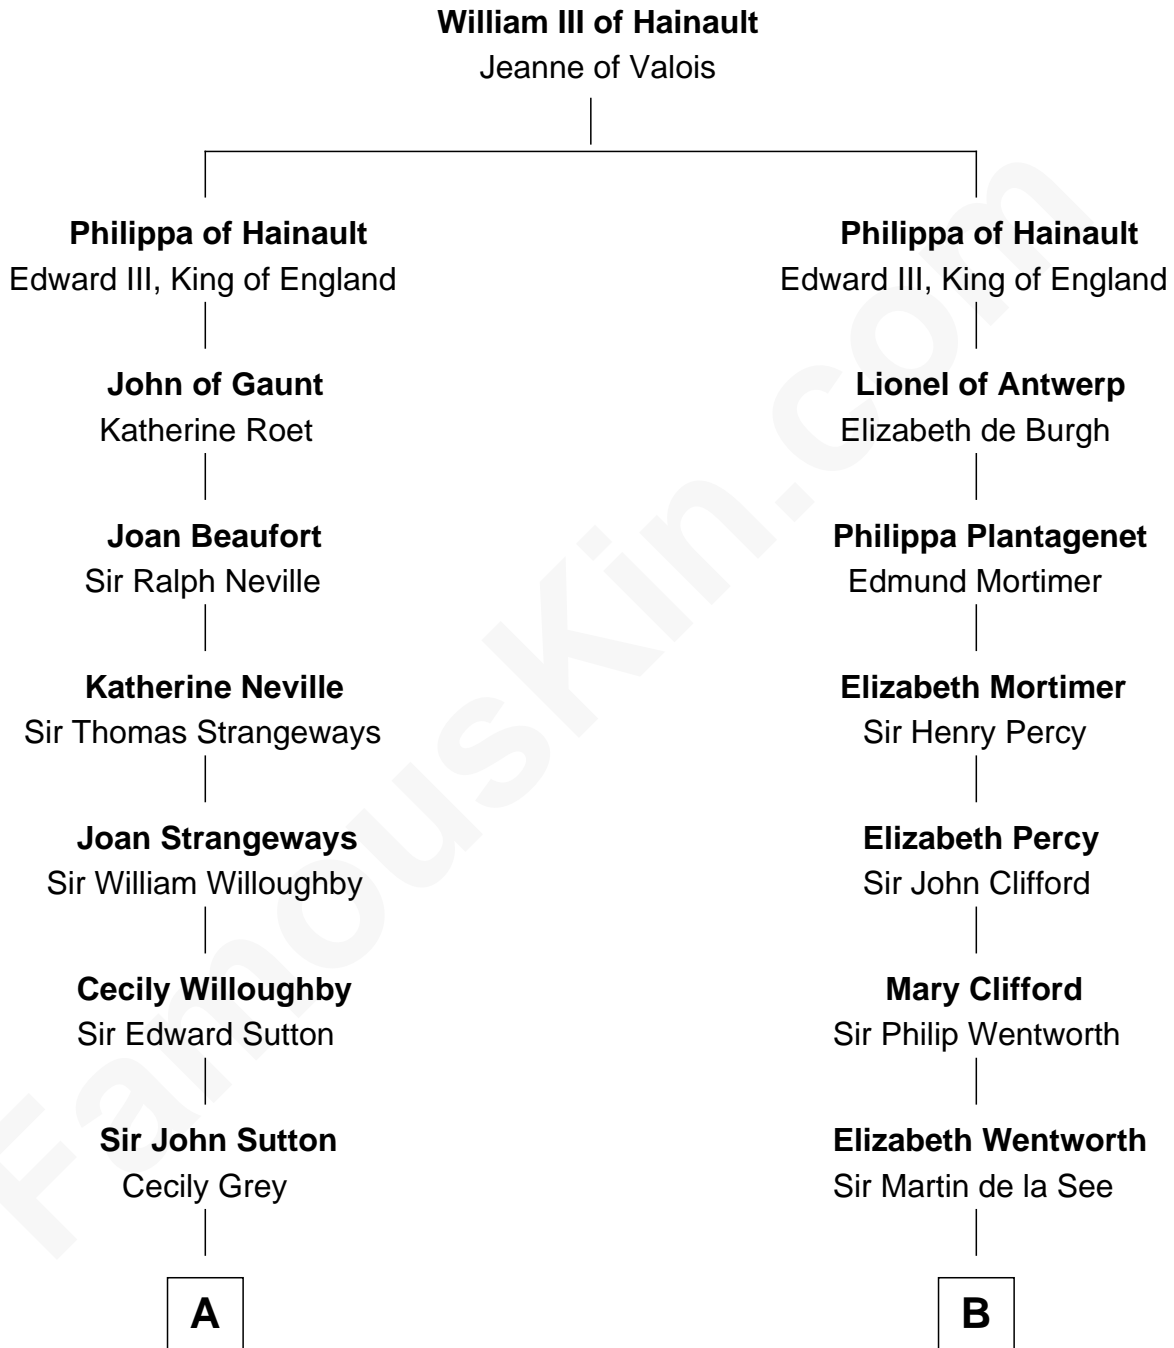

FamousKin.com Relationship Chart of

John Adams Morgan
1952 Olympic Sailing Gold Medalist

19th cousin 2 times removed of

Roy Rogers

Cowboy movie actor and singer

C

Charles Francis Adams

Frances Lovering