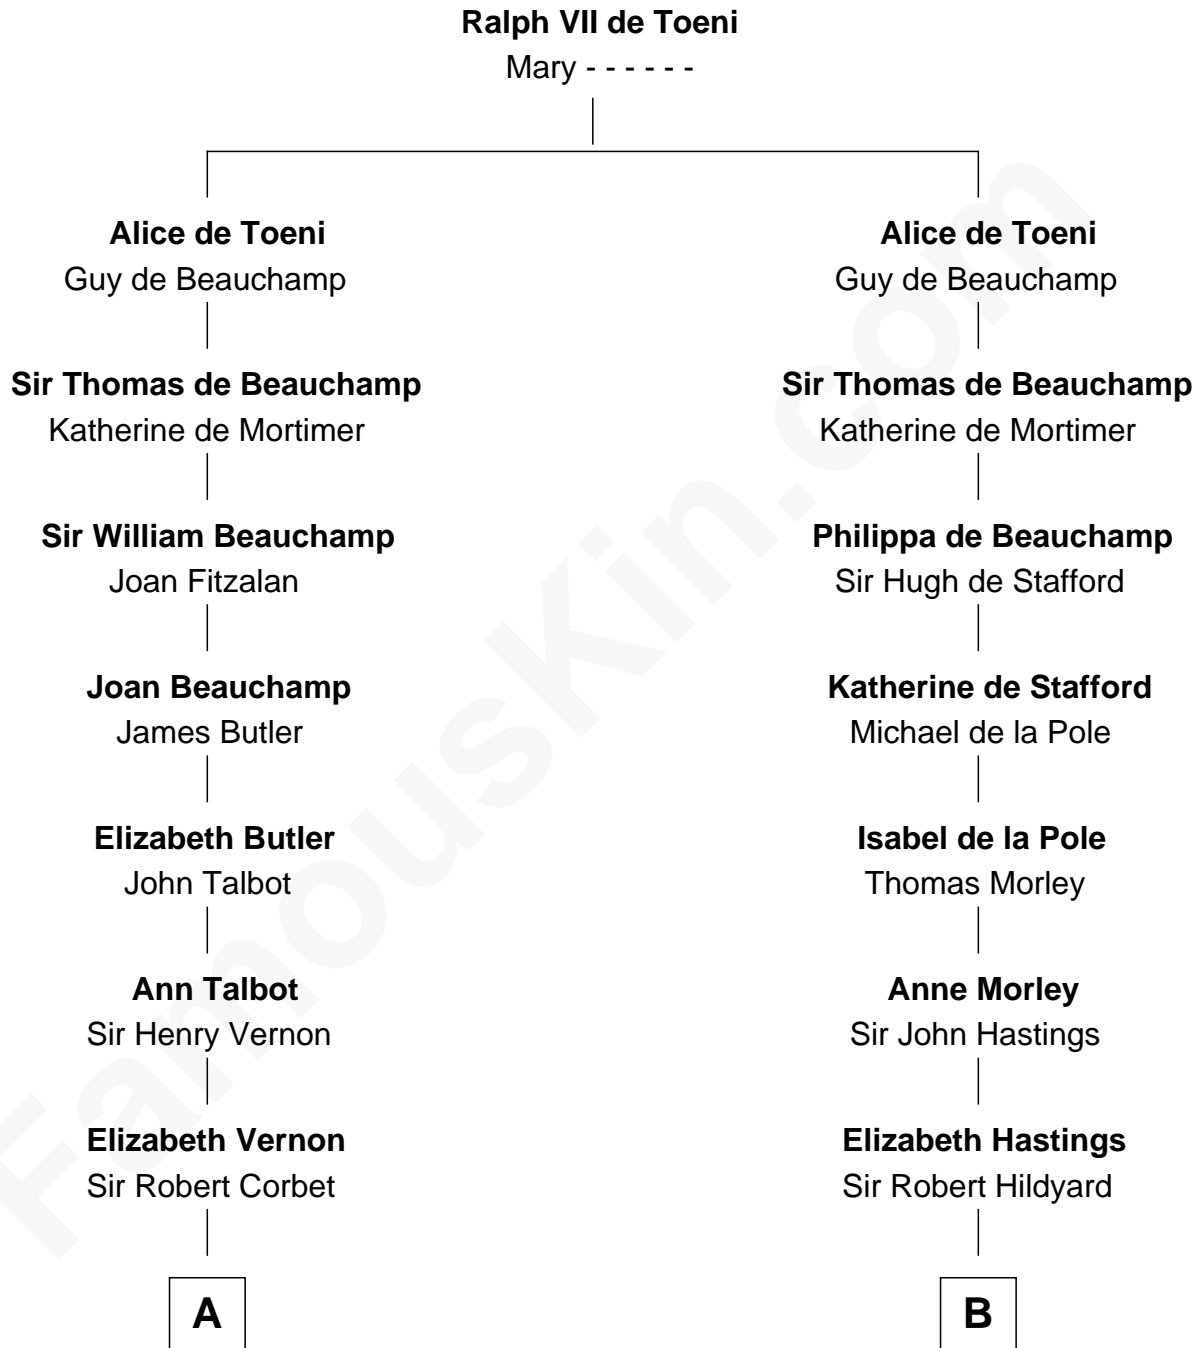

FamousKin.com Relationship Chart of

John Adams Morgan
1952 Olympic Sailing Gold Medalist

21st cousin of

Roy Rogers
Cowboy movie actor and singer

C

Charles F. Tracy

Louisa Kirkland

Frances Louisa Tracy