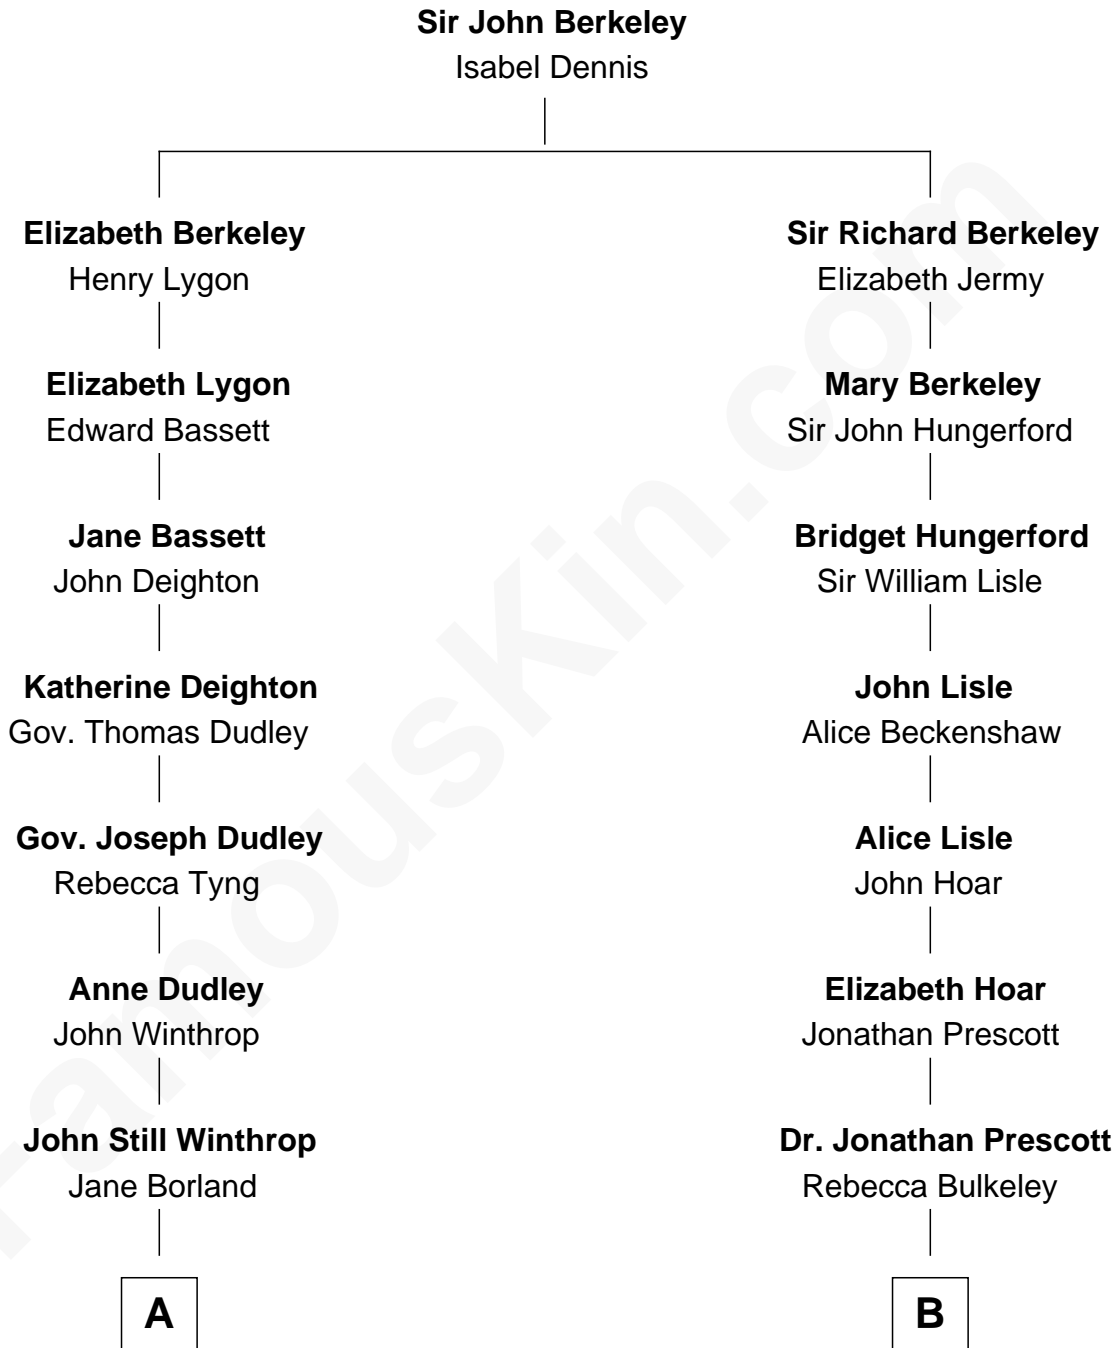

FamousKin.com Relationship Chart of

John Adams Morgan
1952 Olympic Sailing Gold Medalist

13th cousin 1 time removed of

George H. W. Bush
41st U.S. President

A

Ann Winthrop

David Sears

David Sears

Miriam Clarke Mason

Harriet Elizabeth Sears

George Casper Crowninshield

Frances Cadwallader Crowninshield

John Quincy Adams

Charles Francis Adams

Frances Lovering

Catherine Frances Lovering Adams