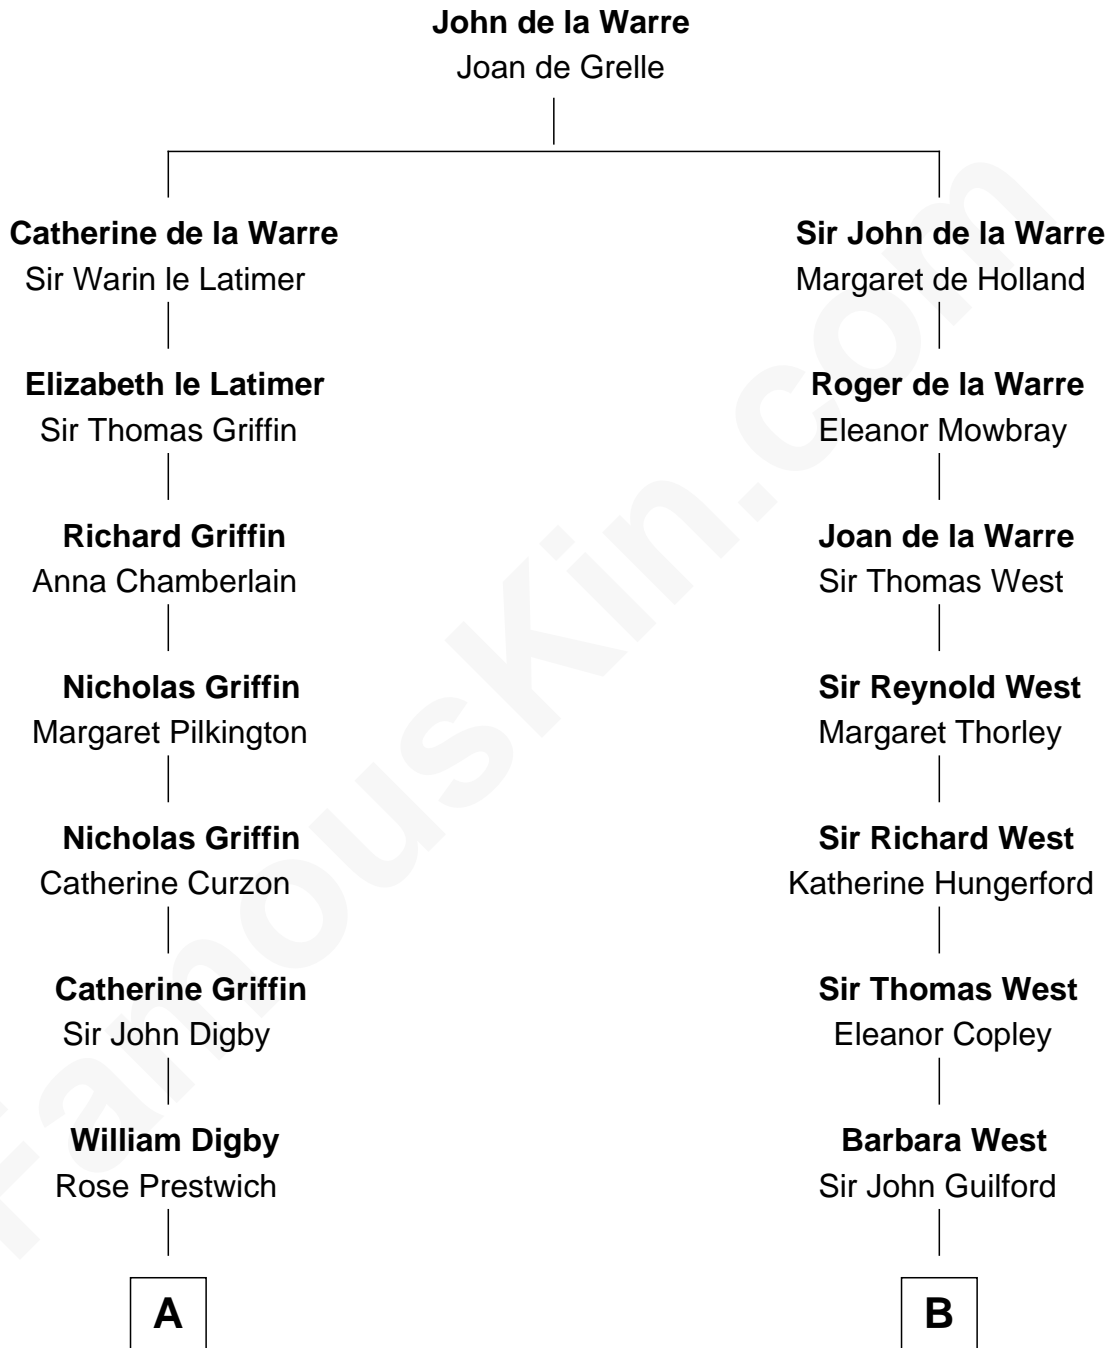

## Relationship Chart of

### John Adams Morgan

1952 Olympic Sailing Gold Medalist

20th cousin of

### George H. W. Bush

41st U.S. President

**C**

**John Pierpont Morgan**

Frances Louisa Tracy

**John Pierpont Morgan**

Jane Norton Grew

**Henry Sturgis Morgan**