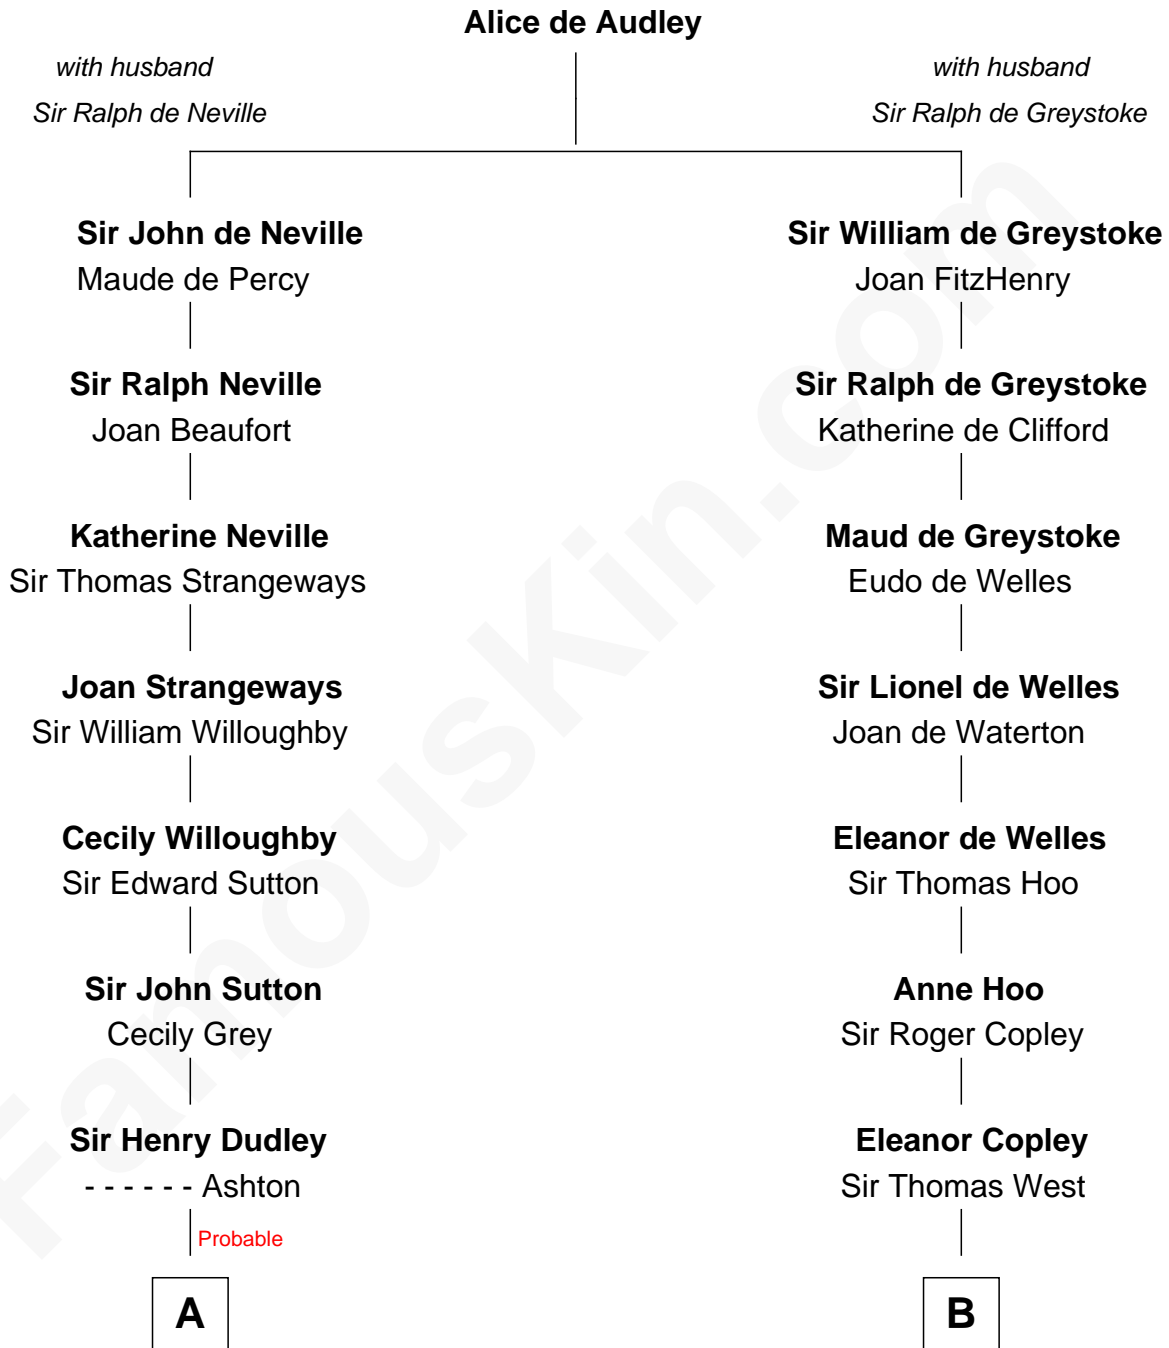

## Relationship Chart of

### John Adams Morgan

1952 Olympic Sailing Gold Medalist

18th cousin 3 times removed of

**George H. W. Bush**  
41st U.S. President

**C**

**Catherine Frances Lovering Adams**

Henry Sturgis Morgan

**John Adams Morgan**

**Prescott Sheldon Bush**

Dorothy Wear Walker

**George H. W. Bush**

*41st U.S. President*