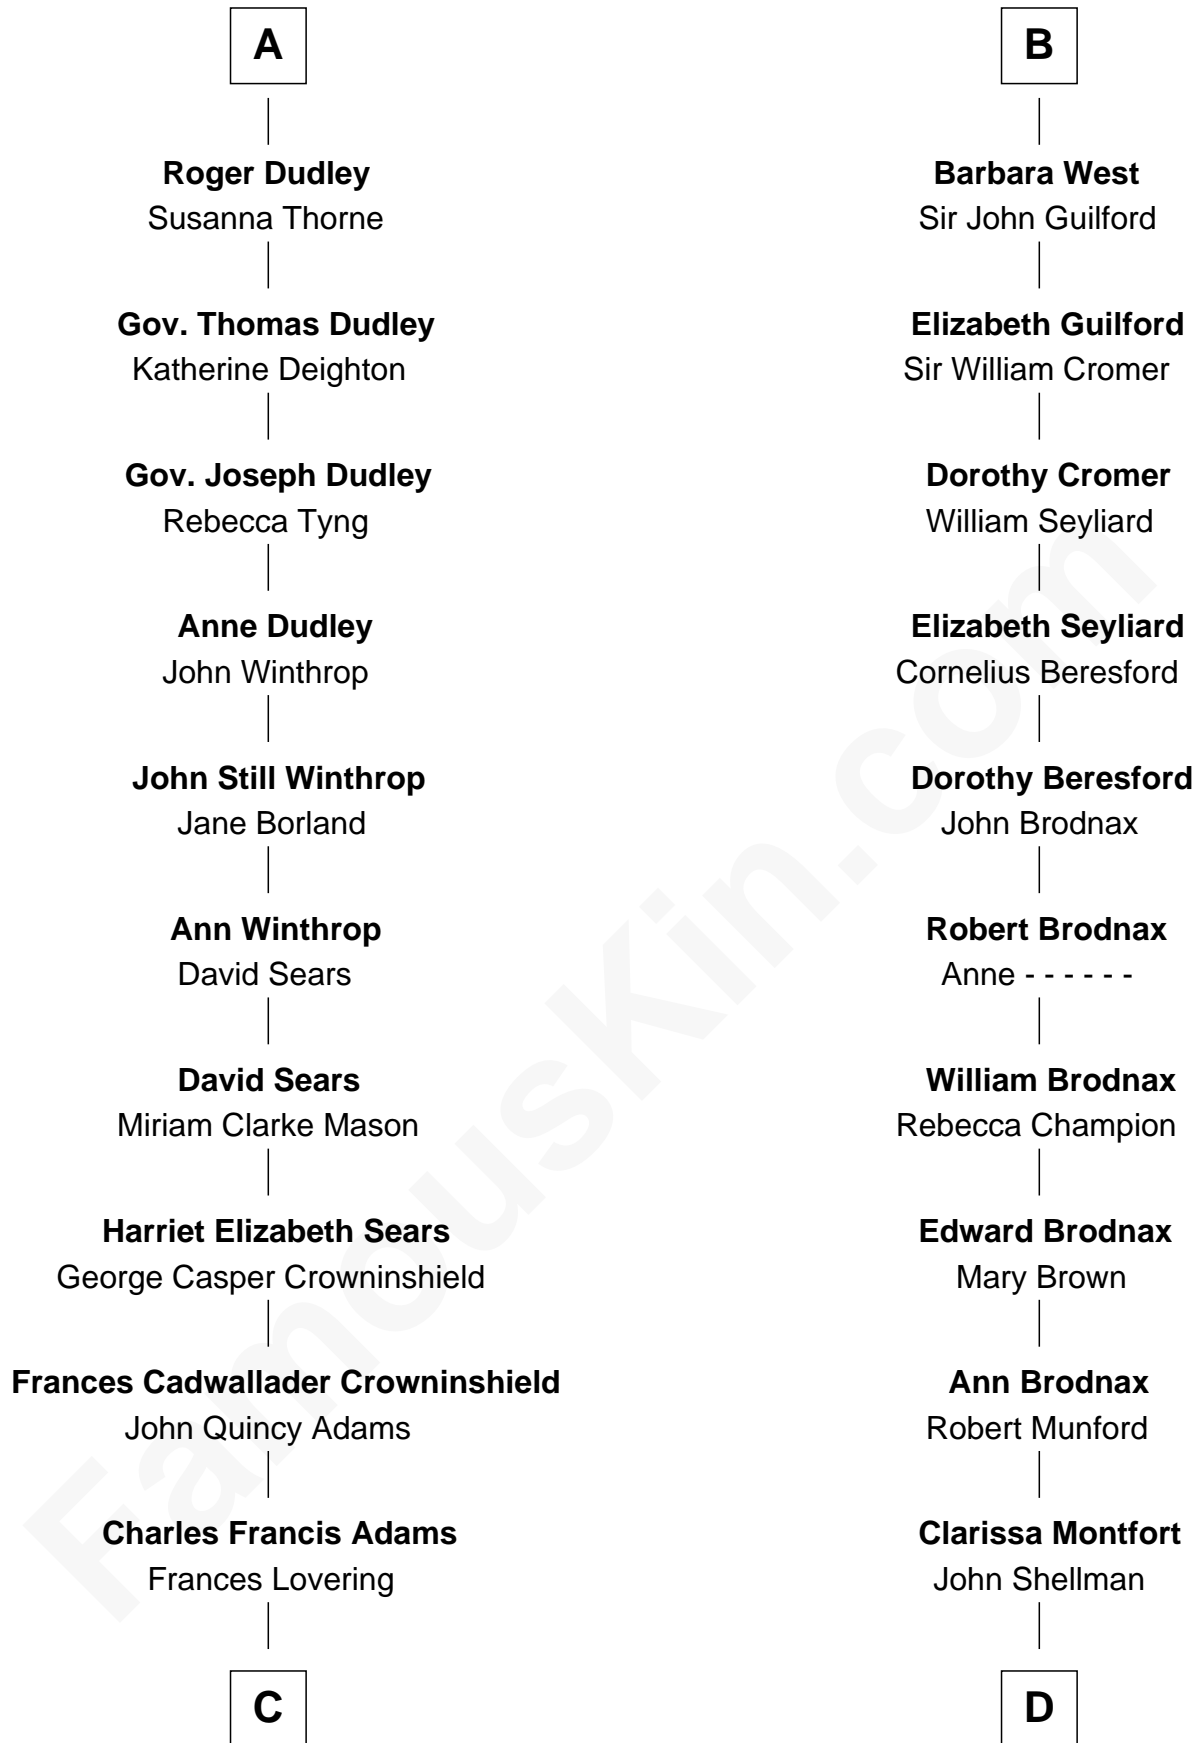

## Relationship Chart of

### John Adams Morgan

1952 Olympic Sailing Gold Medalist

18th cousin 3 times removed of

**George H. W. Bush**  
41st U.S. President

**C**

**Catherine Frances Lovering Adams**

Henry Sturgis Morgan

**John Adams Morgan**

*Olympic Gold Medalist*

**D**

**Susan Montfort Shellman**

Samuel Howard Fay

**Harriet Eleanor Fay**

Rev. James Smith Bush

**Samuel Prescott Bush**

Flora Sheldon

**Prescott Sheldon Bush**

Dorothy Wear Walker

**George H. W. Bush**

*41st U.S. President*