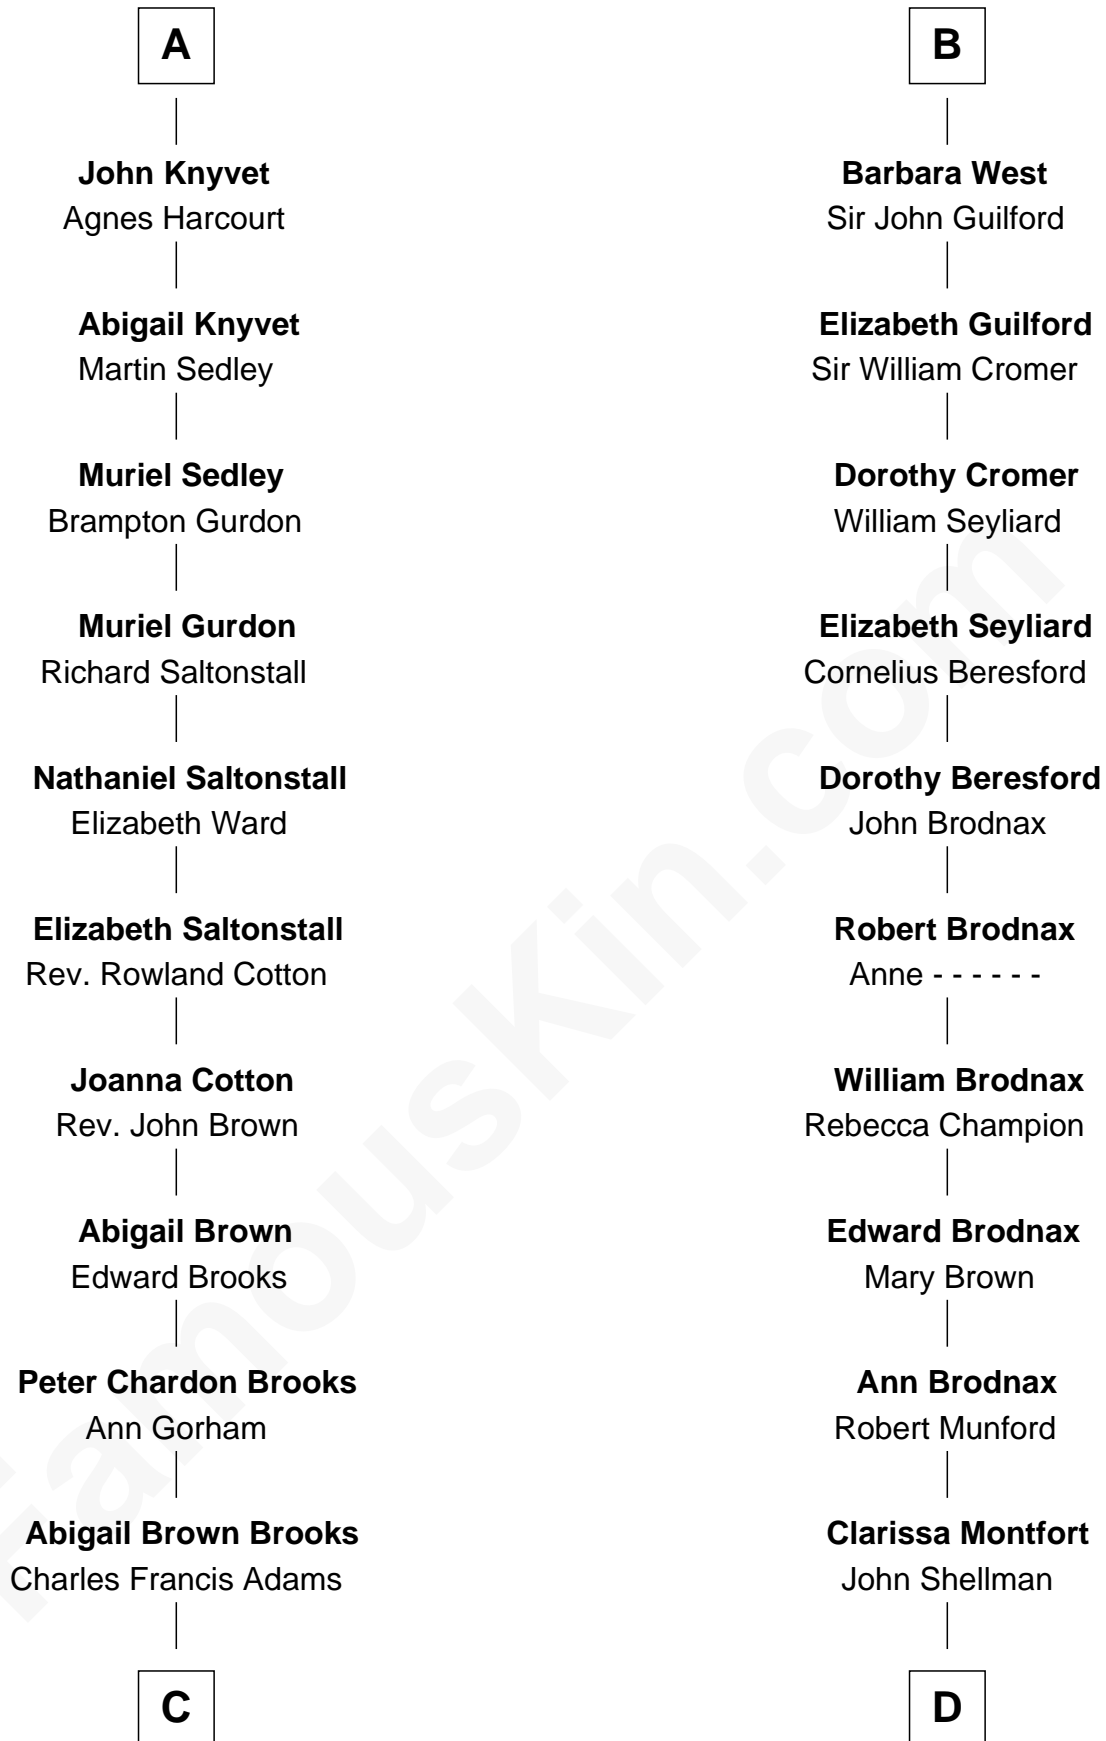

# FamousKin.com Relationship Chart of

**John Adams Morgan**  
1952 Olympic Sailing Gold Medalist

20th cousin 1 time removed of

**George H. W. Bush**  
41st U.S. President

**C**

**John Quincy Adams**  
Frances Cadwallader Crowninshield

**Charles Francis Adams**  
Frances Lovering

**Catherine Frances Lovering Adams**  
Henry Sturgis Morgan

**John Adams Morgan**  
*Olympic Gold Medalist*

**D**

**Susan Montfort Shellman**  
Samuel Howard Fay

**Harriet Eleanor Fay**  
Rev. James Smith Bush

**Samuel Prescott Bush**  
Flora Sheldon

**Prescott Sheldon Bush**  
Dorothy Wear Walker

**George H. W. Bush**  
*41st U.S. President*