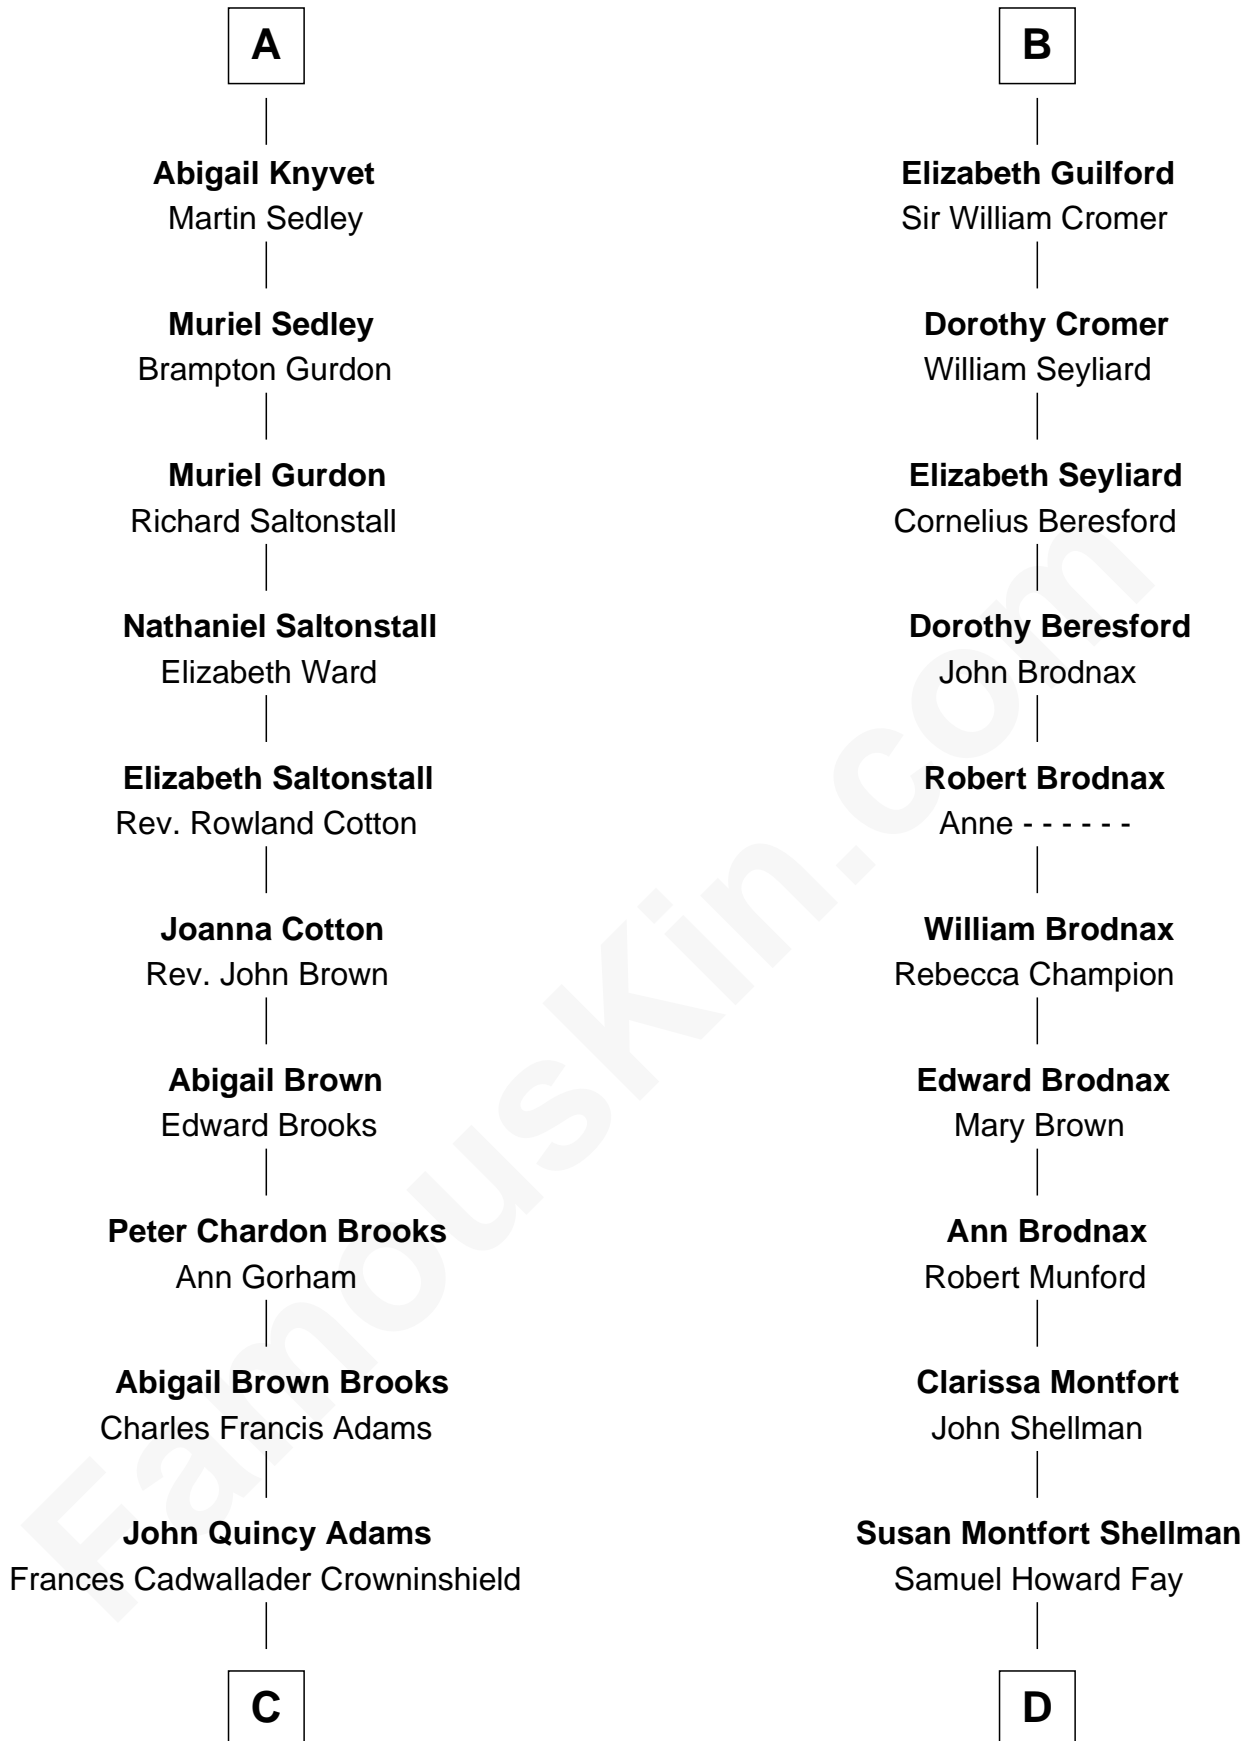

# FamousKin.com Relationship Chart of

**John Adams Morgan**  
1952 Olympic Sailing Gold Medalist

19th cousin 1 time removed of

**George H. W. Bush**  
41st U.S. President

**Sir Robert de Holland**  
Maude la Zouche