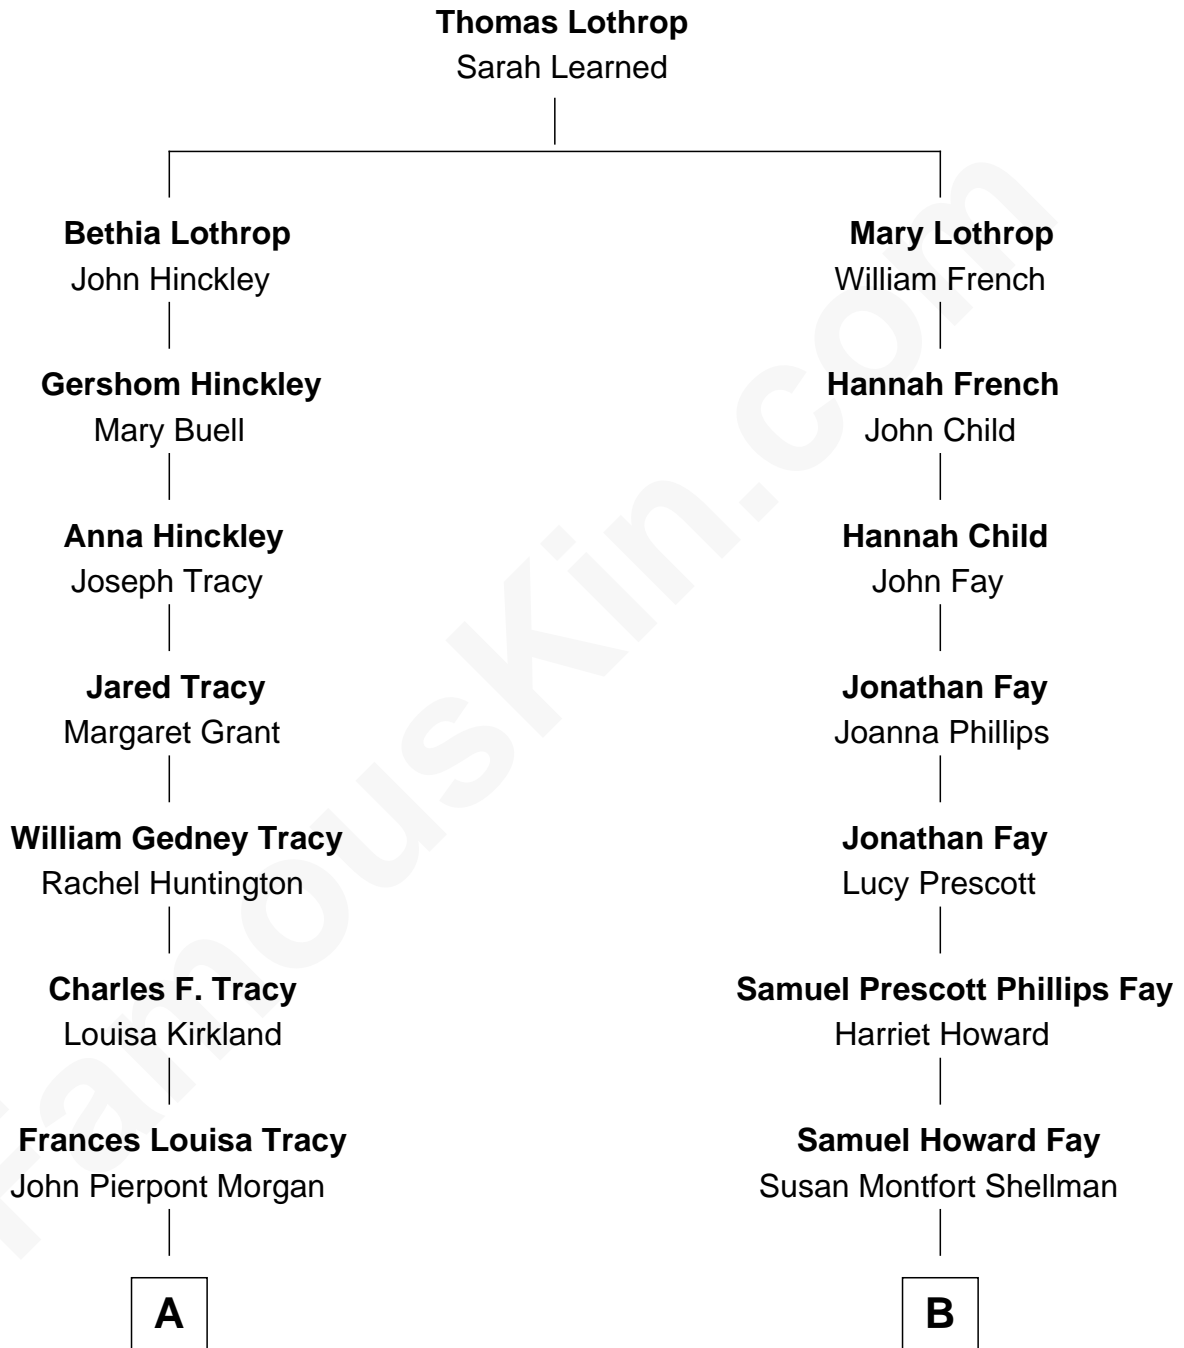

# FamousKin.com Relationship Chart of

**John Adams Morgan**  
1952 Olympic Sailing Gold Medalist

9th cousin 1 time removed of

**George H. W. Bush**  
41st U.S. President

**A**

**John Pierpont Morgan**

Jane Norton Grew

**Henry Sturgis Morgan**

Catherine Frances Lovering Adams

**John Adams Morgan**

*Olympic Gold Medalist*

**B**

**Harriet Eleanor Fay**

Rev. James Smith Bush

**Samuel Prescott Bush**

Flora Sheldon

**Prescott Sheldon Bush**

Dorothy Wear Walker

**George H. W. Bush**

*41st U.S. President*

FamousKin.com