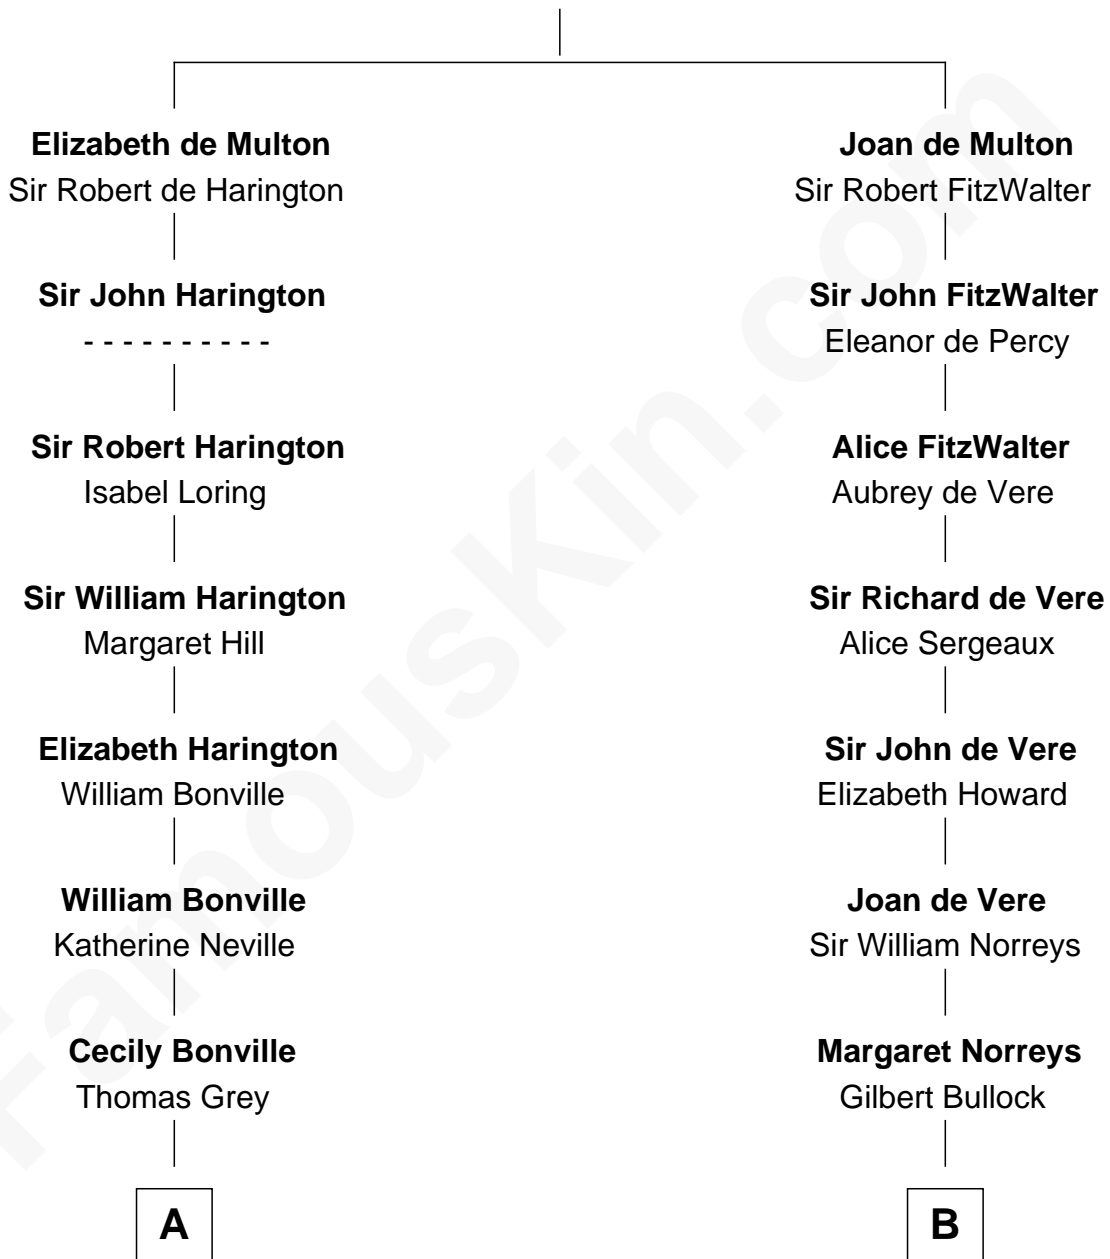

# FamousKin.com Relationship Chart of

**John Adams Morgan**  
1952 Olympic Sailing Gold Medalist

20th cousin 1 time removed of

**George H. W. Bush**  
41st U.S. President

**Sir Thomas de Multon**  
Eleanor de Burgh

**C**

**Frances Cadwallader Crowninshield**

John Quincy Adams

**Charles Francis Adams**

Frances Lovering

**Catherine Frances Lovering Adams**

Henry Sturgis Morgan

**John Adams Morgan**