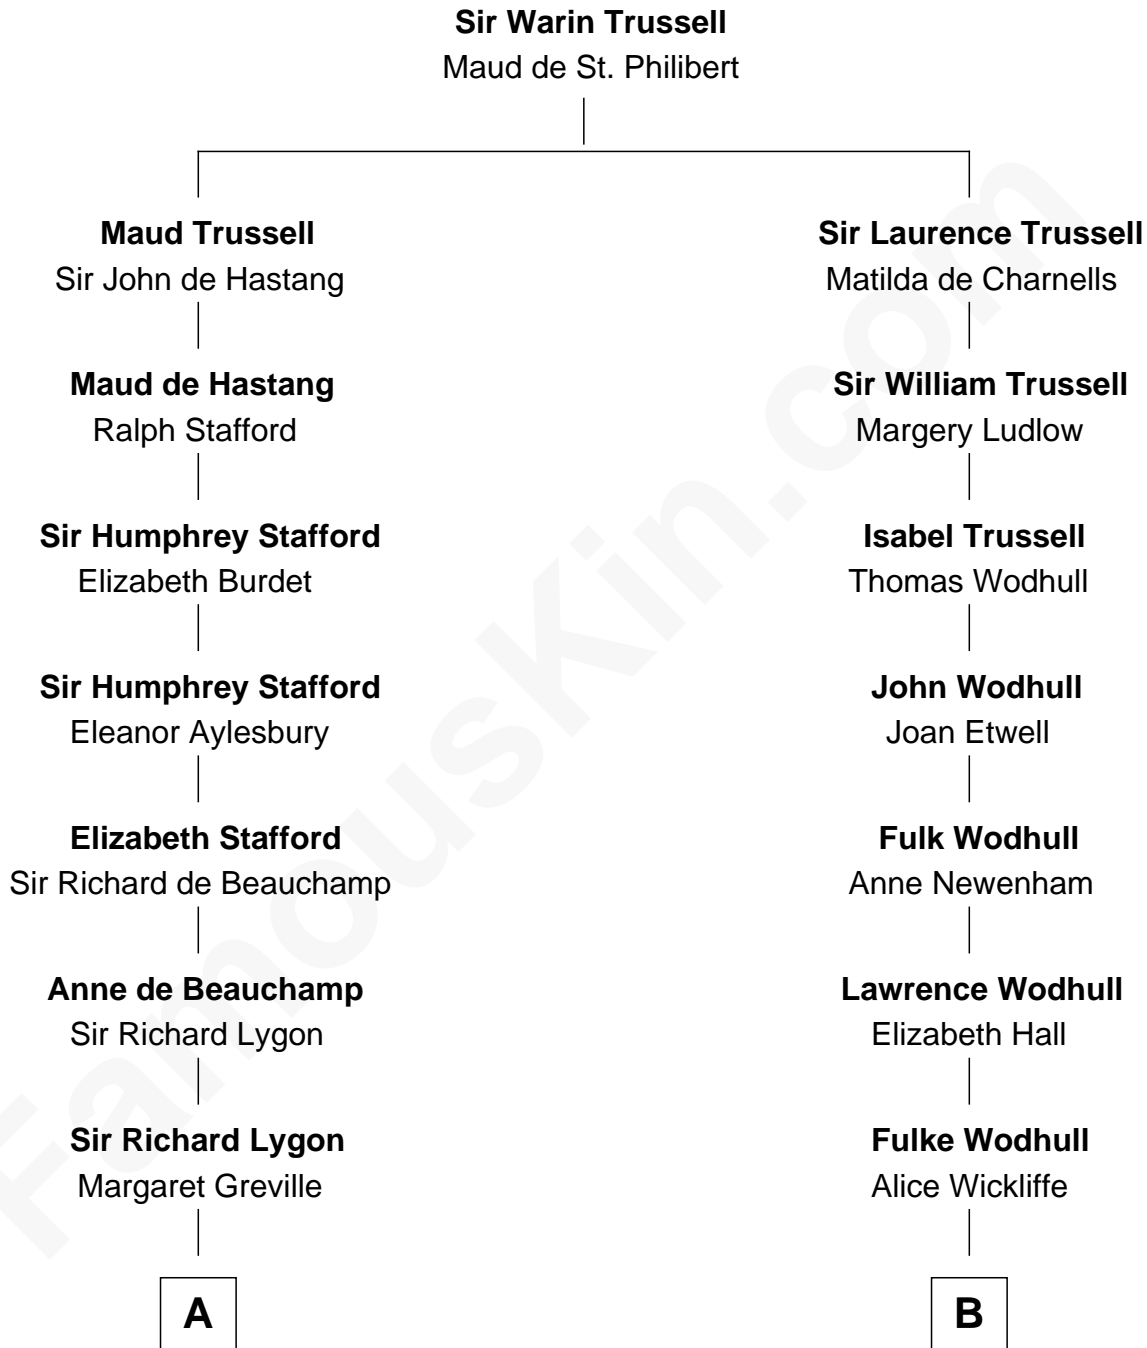

# FamousKin.com Relationship Chart of

**John Adams Morgan**  
1952 Olympic Sailing Gold Medalist

19th cousin 1 time removed of

**Barbara (Pierce) Bush**  
First Lady of President George H.W. Bush

**C**

**Frances Cadwallader Crowninshield**

John Quincy Adams

**Charles Francis Adams**

Frances Lovering

**Catherine Frances Lovering Adams**

Henry Sturgis Morgan

**John Adams Morgan**

*Olympic Gold Medalist*

**D**

**Lulu Dell Flickinger**

James Edgar Robinson

**Pauline Robinson**

Marvin Pierce

**Barbara (Pierce) Bush**

*First Lady of George H.W. Bush*