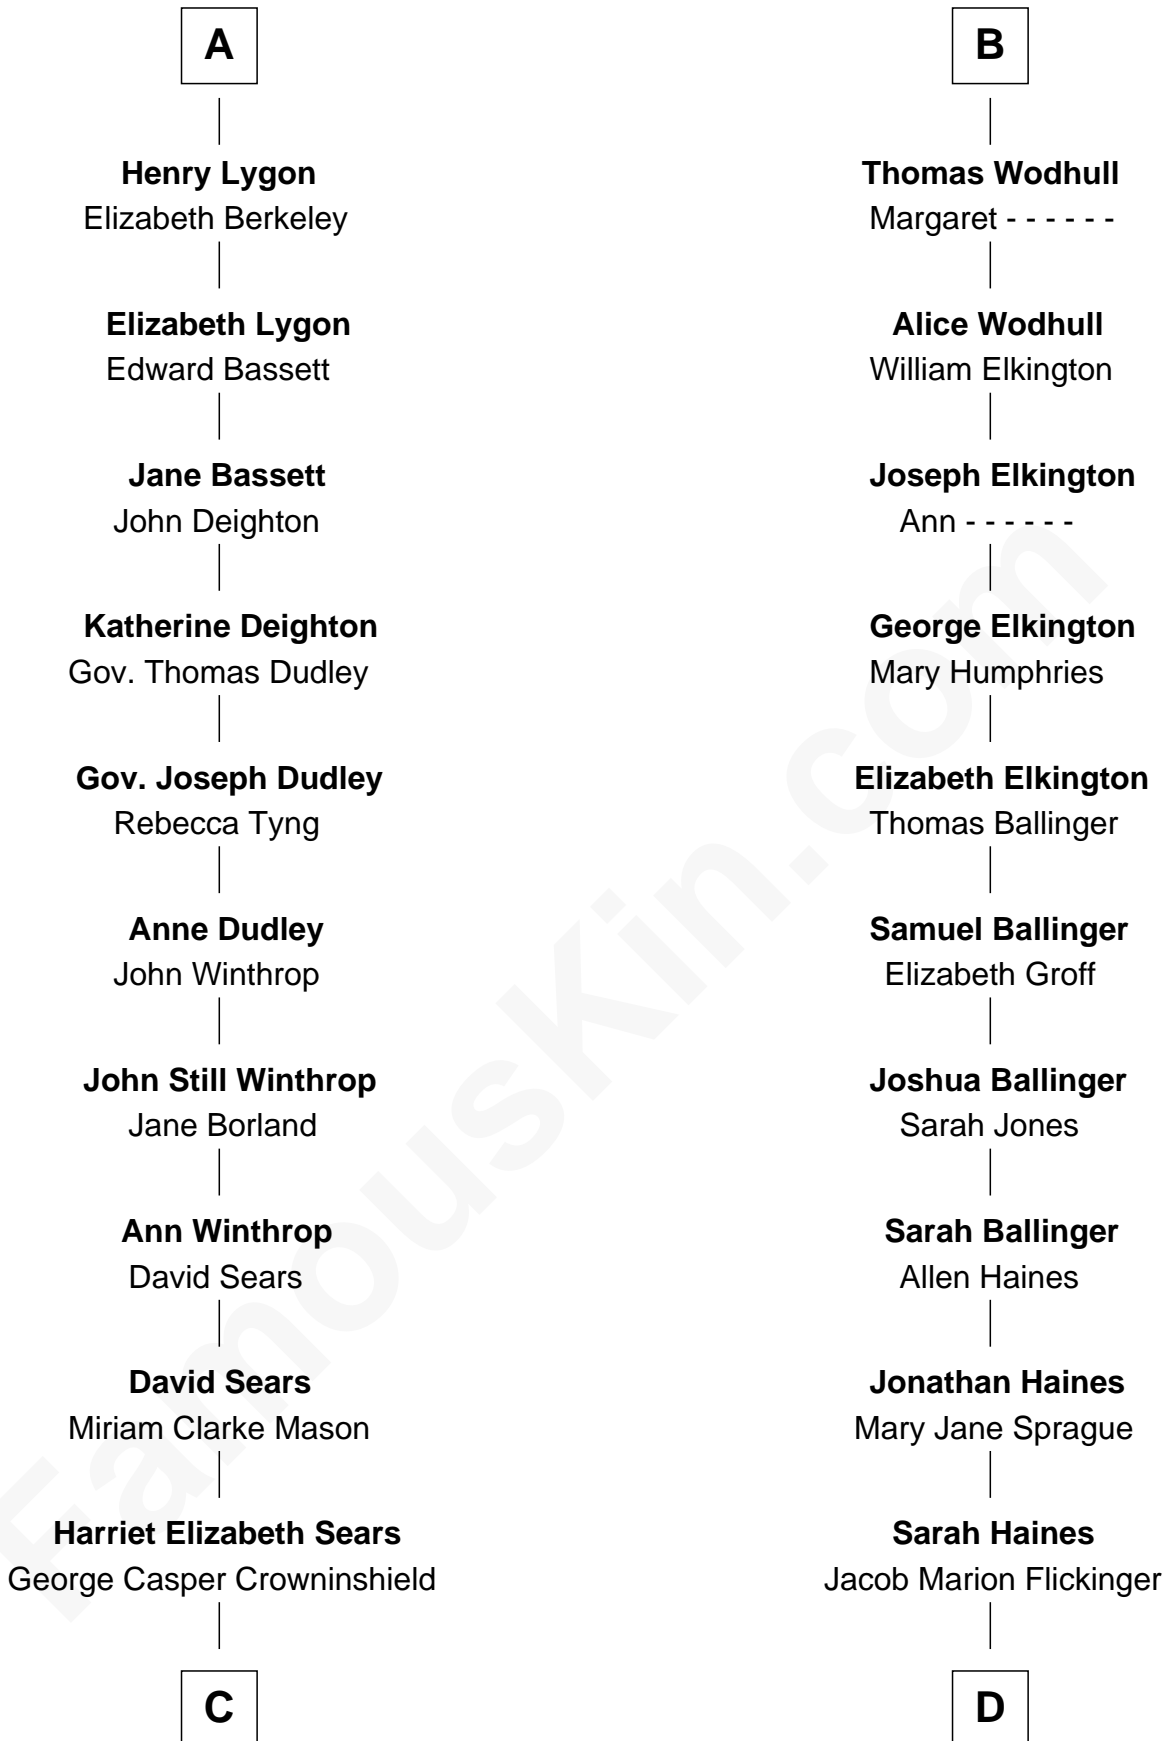

# FamousKin.com Relationship Chart of

**John Adams Morgan**  
1952 Olympic Sailing Gold Medalist

19th cousin 1 time removed of

**Barbara (Pierce) Bush**  
First Lady of President George H.W. Bush

**C**

**Frances Cadwallader Crowninshield**

John Quincy Adams

**Charles Francis Adams**

Frances Lovering

**Catherine Frances Lovering Adams**

Henry Sturgis Morgan

**John Adams Morgan**

*Olympic Gold Medalist*

**D**

**Lulu Dell Flickinger**

James Edgar Robinson

**Pauline Robinson**

Marvin Pierce

**Barbara (Pierce) Bush**

*First Lady of George H.W. Bush*