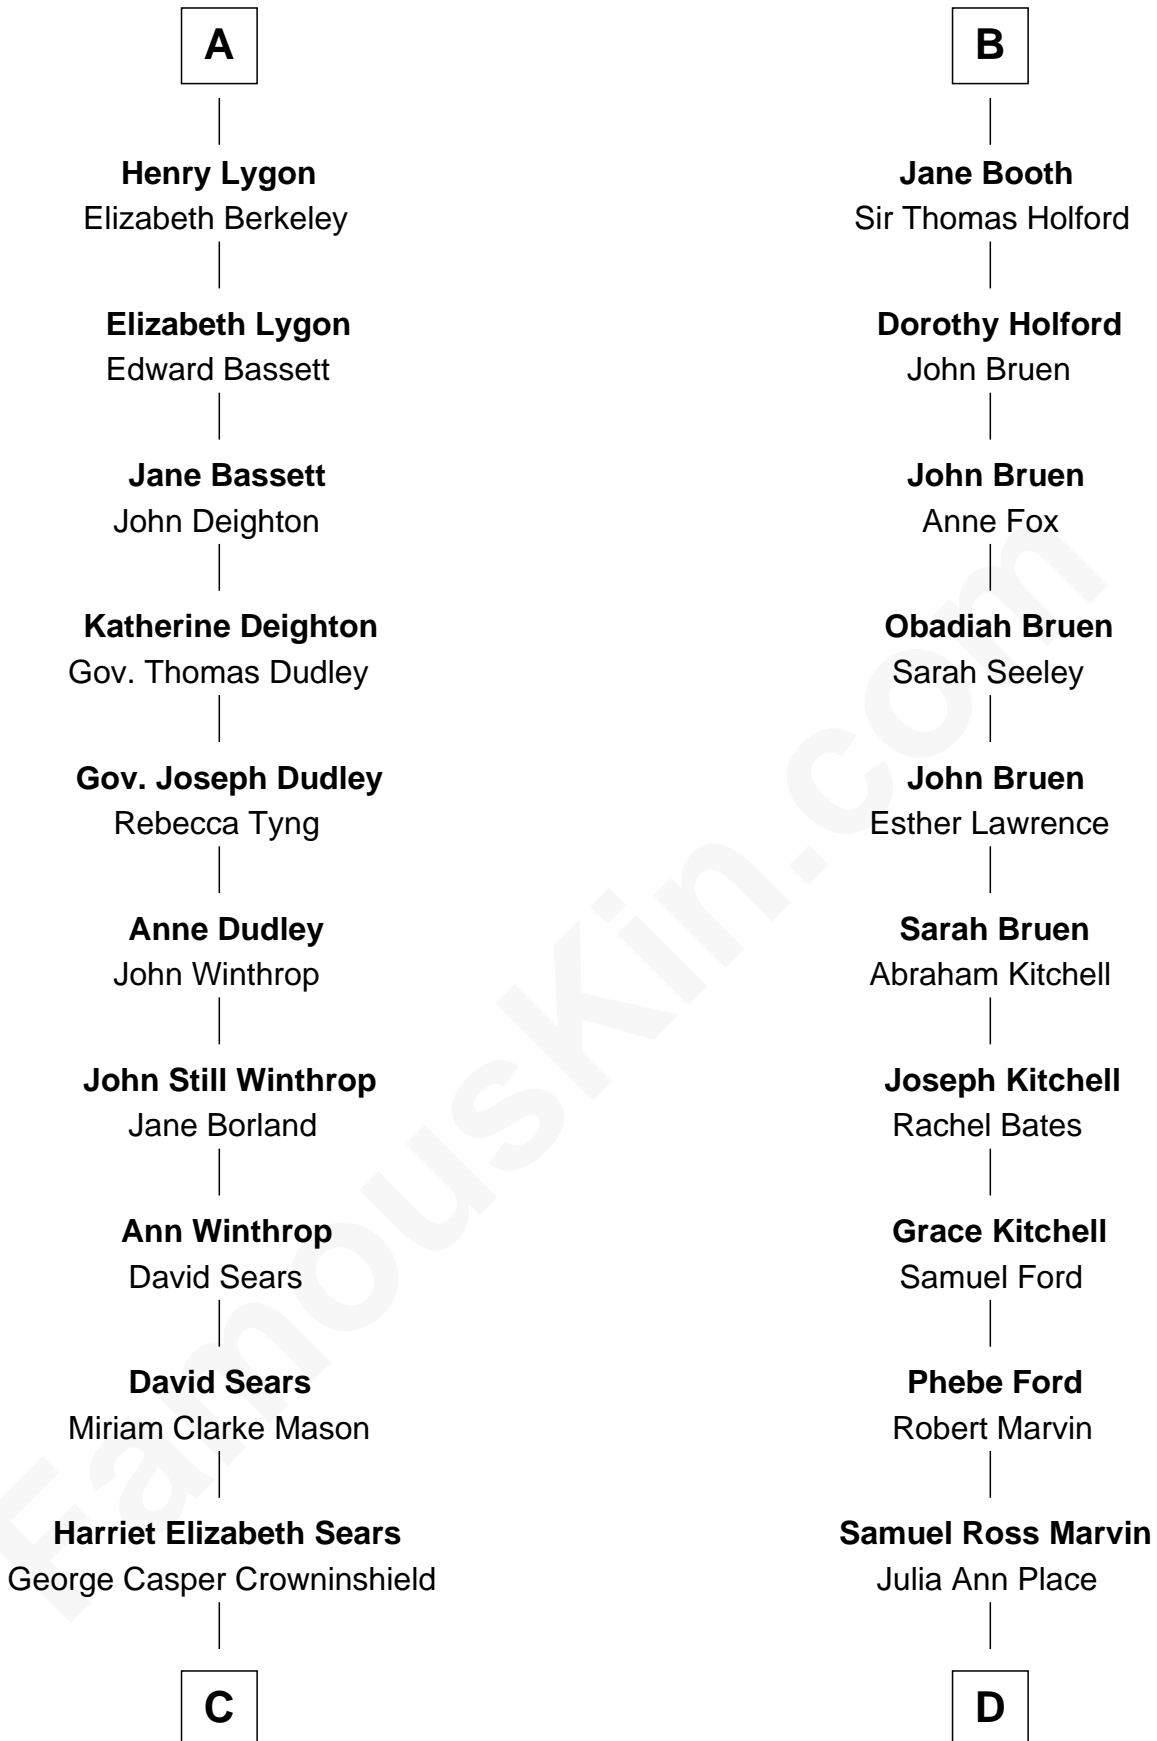

FamousKin.com Relationship Chart of

John Adams Morgan
1952 Olympic Sailing Gold Medalist

20th cousin of

Barbara (Pierce) Bush
First Lady of President George H.W. Bush

Katherine de Hastang
Ralph de Stafford

C

Frances Cadwallader Crowninshield

John Quincy Adams

Charles Francis Adams

Frances Lovering

Catherine Frances Lovering Adams

Henry Sturgis Morgan

John Adams Morgan

Olympic Gold Medalist

D

Jerome Place Marvin

Martha Ann Stokes

Mabel Marvin

Scott Pierce

Marvin Pierce

Pauline Robinson