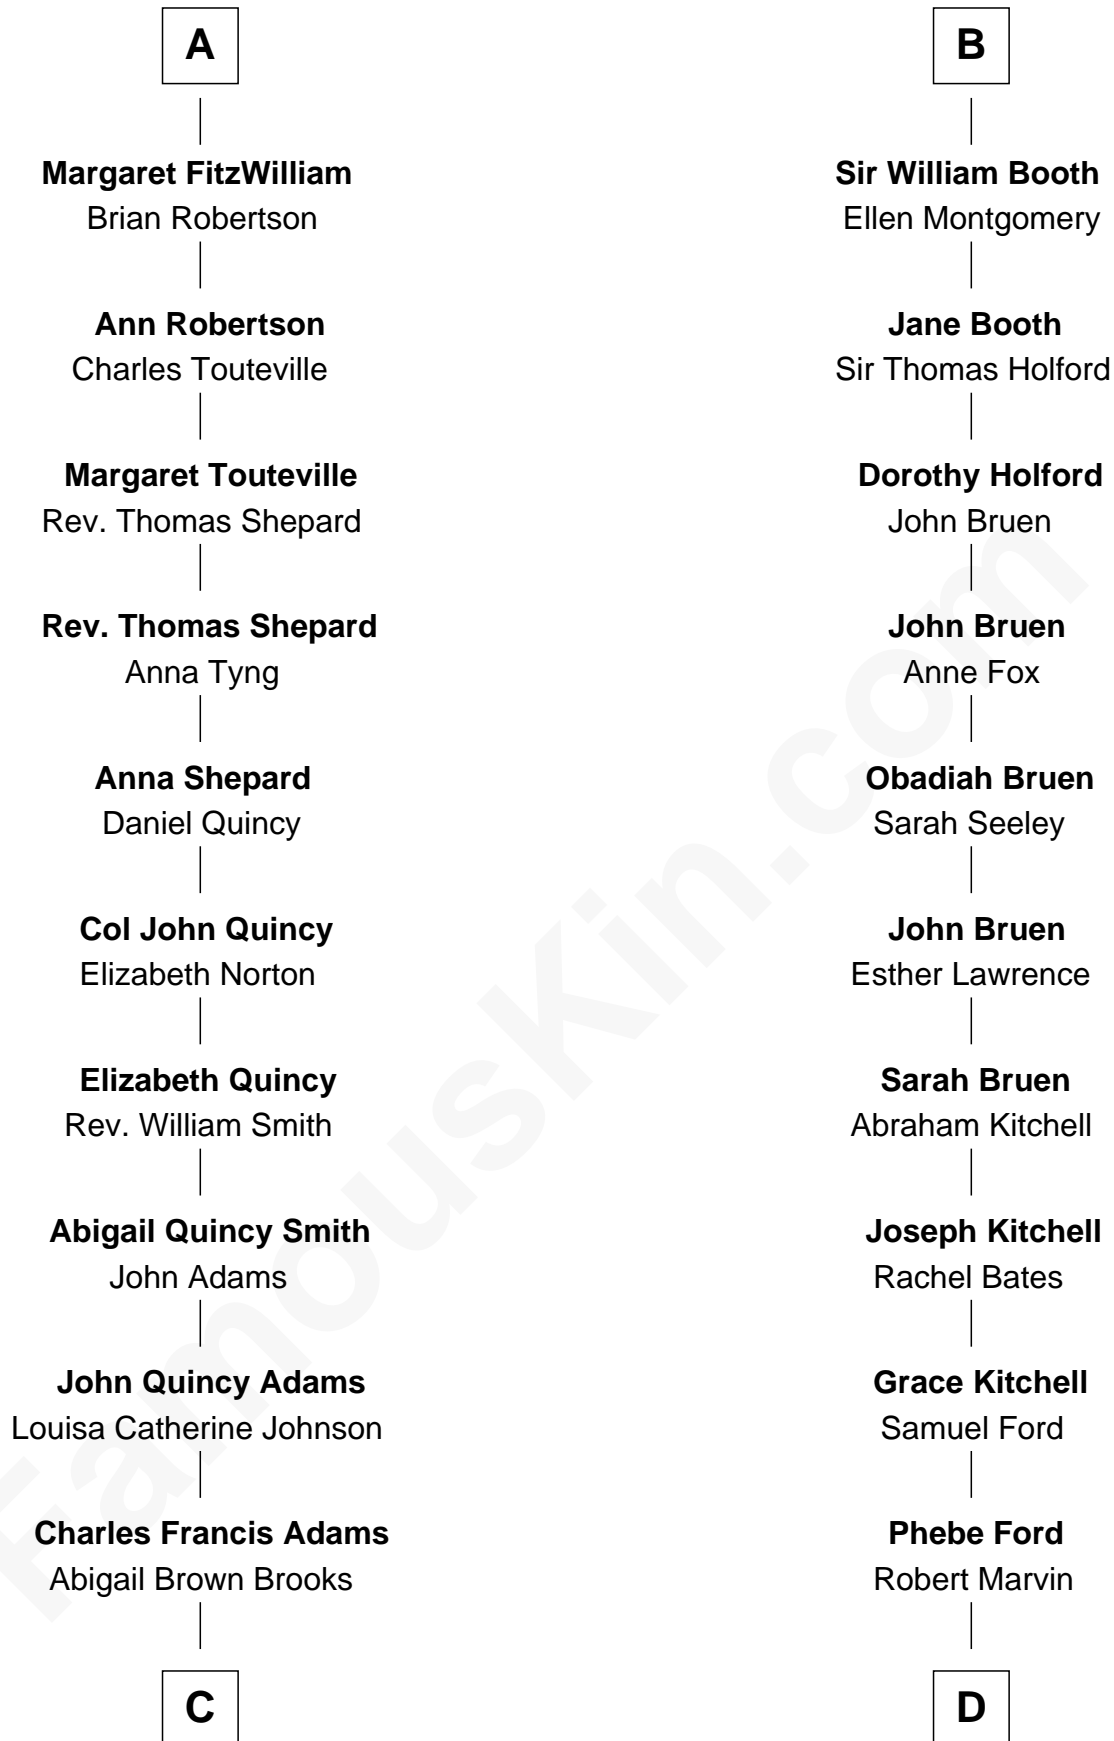

# FamousKin.com Relationship Chart of John Adams Morgan

1952 Olympic Sailing Gold Medalist

20th cousin 1 time removed of

**Barbara (Pierce) Bush**

First Lady of President George H.W. Bush

**C**

**John Quincy Adams**  
Frances Cadwallader Crowninshield

**Charles Francis Adams**  
Frances Lovering

**Catherine Frances Lovering Adams**  
Henry Sturgis Morgan

**John Adams Morgan**  
*Olympic Gold Medalist*

**D**

**Samuel Ross Marvin**  
Julia Ann Place

**Jerome Place Marvin**  
Martha Ann Stokes

**Mabel Marvin**  
Scott Pierce

**Marvin Pierce**  
Pauline Robinson

**Barbara (Pierce) Bush**  
*First Lady of George H.W. Bush*