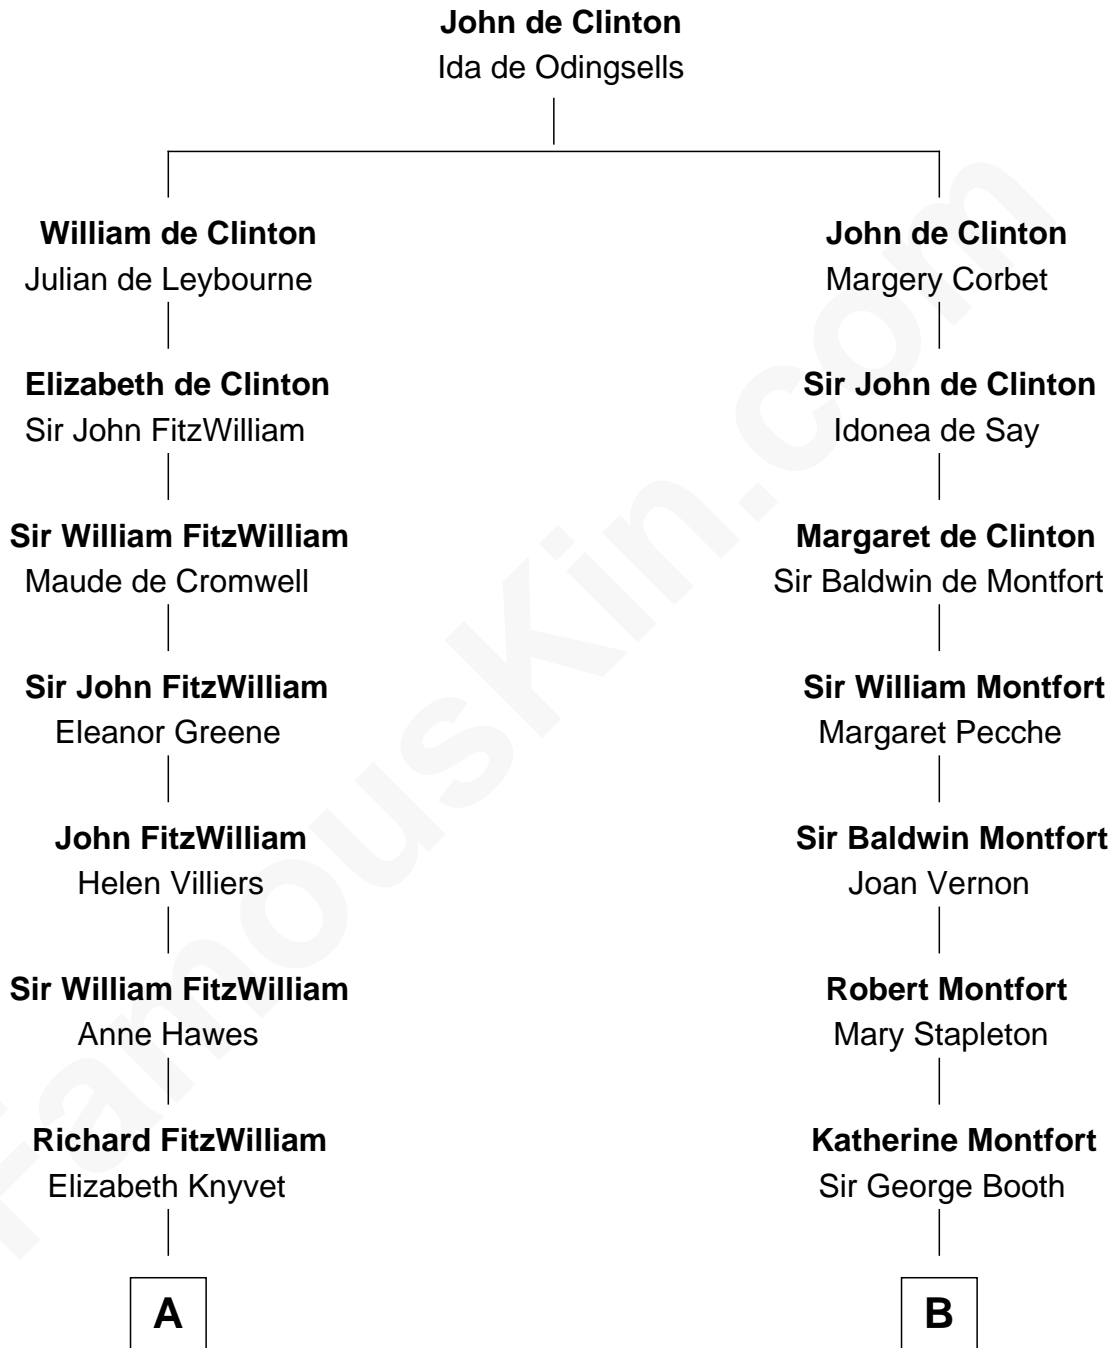

# FamousKin.com Relationship Chart of John Adams Morgan

1952 Olympic Sailing Gold Medalist

20th cousin 1 time removed of

**Barbara (Pierce) Bush**

First Lady of President George H.W. Bush

**C**

**John Quincy Adams**  
Frances Cadwallader Crowninshield

**Charles Francis Adams**  
Frances Lovering

**Catherine Frances Lovering Adams**  
Henry Sturgis Morgan

**John Adams Morgan**  
*Olympic Gold Medalist*

**D**

**Samuel Ross Marvin**  
Julia Ann Place

**Jerome Place Marvin**  
Martha Ann Stokes