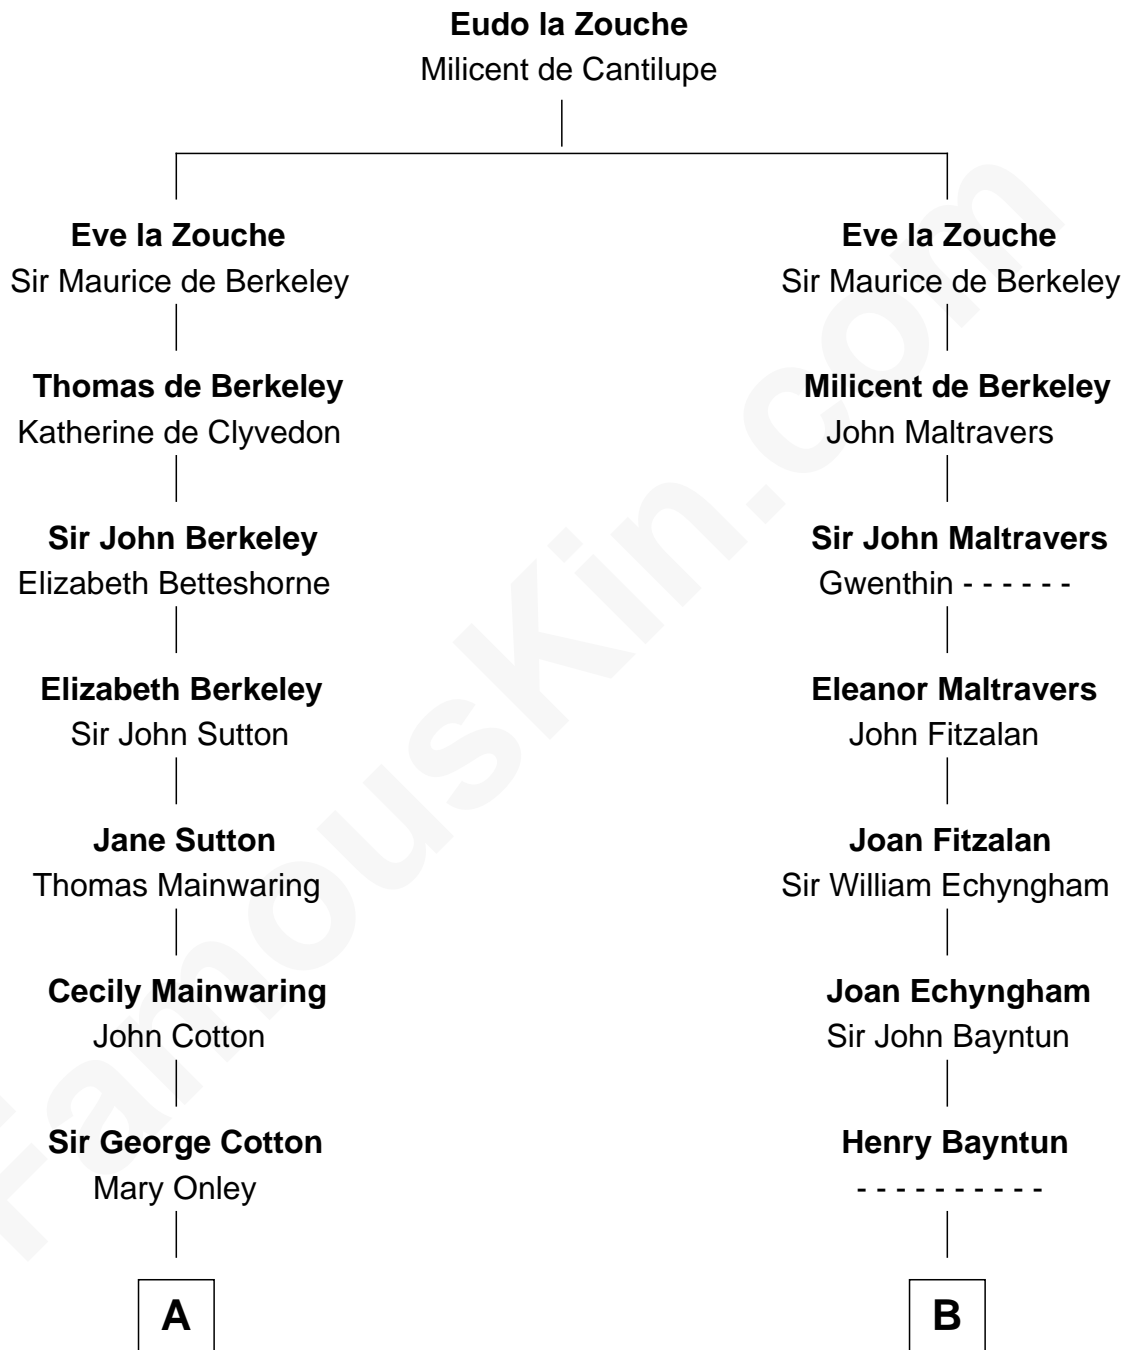

# FamousKin.com Relationship Chart of John Adams Morgan

1952 Olympic Sailing Gold Medalist

19th cousin 2 times removed of

**Barbara (Pierce) Bush**

First Lady of President George H.W. Bush

**C**

**John Pierpont Morgan**

Jane Norton Grew

**Henry Sturgis Morgan**

Catherine Frances Lovering Adams

**John Adams Morgan**

*Olympic Gold Medalist*

**D**

**Gen. James Pierce**

Chloe Holbrook